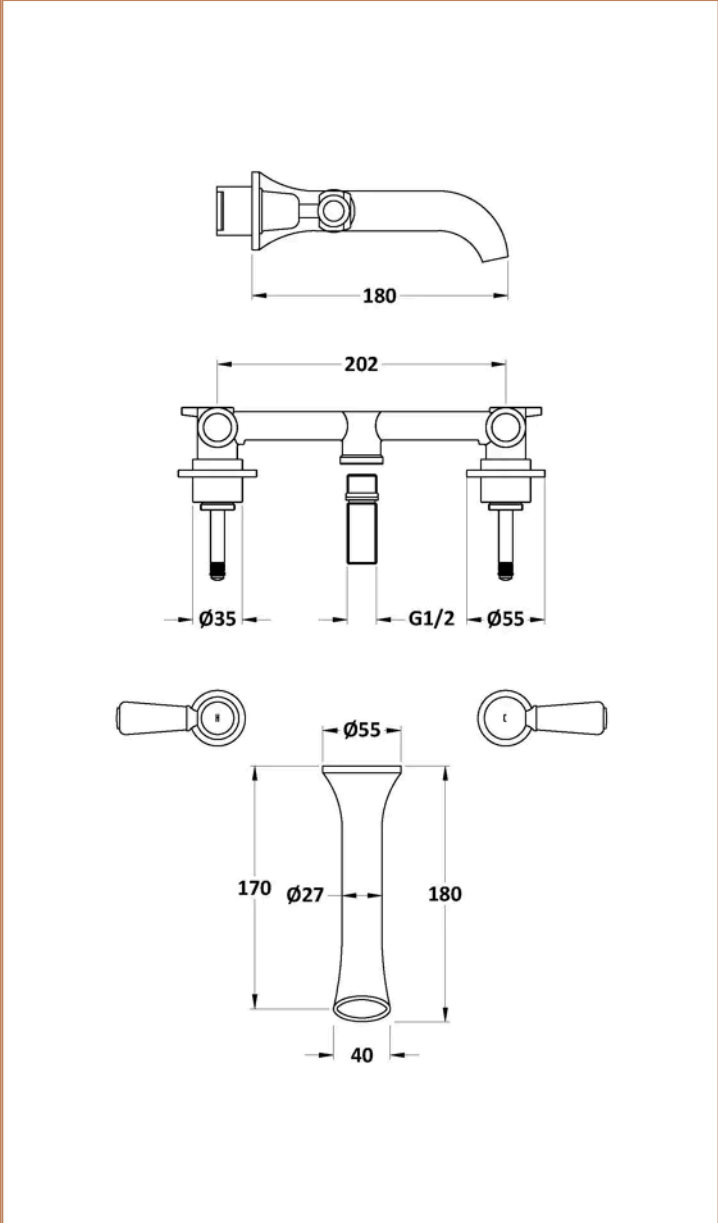

Sales Code:
BC717DL

Barcode: 5056883703502

Brand: Hudson
Reed

Description: Hudson Reed Topaz Brushed Pewter Wall Mounted Basin Mixer With Lever Handle

Product Dimensions	
Product	55 x 180mm (H x D)
Packaged	65 x 350 x 213mm (H x W x D)
Nett Weight	1.7 kg
Packaged Weight	2 kg
Packaging Details	
Label Size (mm)	50 x 100
Label Colour	White
Label Qty	1.0000
Product Details	
Country of Origin	China
Product Material	Brass
Control Type	Manual
WRAS Approved	No
Valve/Cartridge Type	1/4 Turn Ceramic Disc
Colour/Finish	Brushed Pewter
Mount Type	Wall Hung
Style	Traditional
Handle Type	Lever
TMV2 Approved	No
TMV3 Approved	No
Min Operating Pressure	0.1 Bar
Minimum Operation Pressure	0 Bar
Tap Spout Projection	180 mm
Valve / Cartridge Type	1/4 Turn Ceramic Disc
Waste Included	No