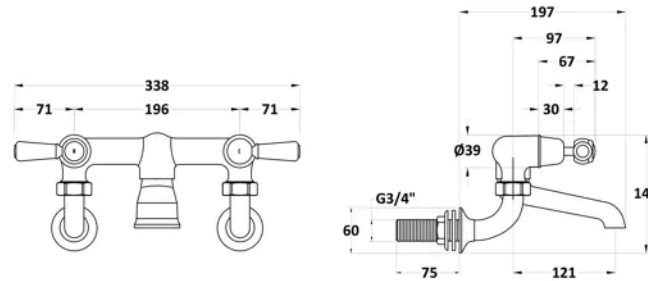

Sales Code:
BC803DLWM

Barcode: 5056883703151

Brand: Hudson
Reed

Description: Hudson Reed Topaz Brushed Brass Wall Mounted Bath Mixer With Lever Handle

Product Dimensions

Product	142 x 338 x 197mm (H x W x D)
Packaged	125 x 250 x 200mm (H x W x D)
Outer Box	200 x 250 x 125mm (H x W x D)
Nett Weight	2 kg
Packaged Weight	2.3 kg

Packaging Details

Label Size (mm)	50 x 100
Label Colour	White
Label Qty	1.0000

Product Details

Country of Origin	China
Product Material	Brass
Control Type	Manual
WRAS Approved	No
Valve/Cartridge Type	1/4 Turn Ceramic Disc
Colour/Finish	Brushed Brass
Mount Type	Wall Hung
Style	Traditional
Handle Type	Lever
TMV2 Approved	No
TMV3 Approved	No
Pipe Size	22 mm (3/4" BSP)
Pipe Centres	196
Handset Included	Yes
Min Operating Pressure	0.2 Bar
Minimum Operation Pressure	0 Bar
Tap Spout Projection	121 mm
Valve / Cartridge Type	1/4 Turn Ceramic Disc
Waste Included	No