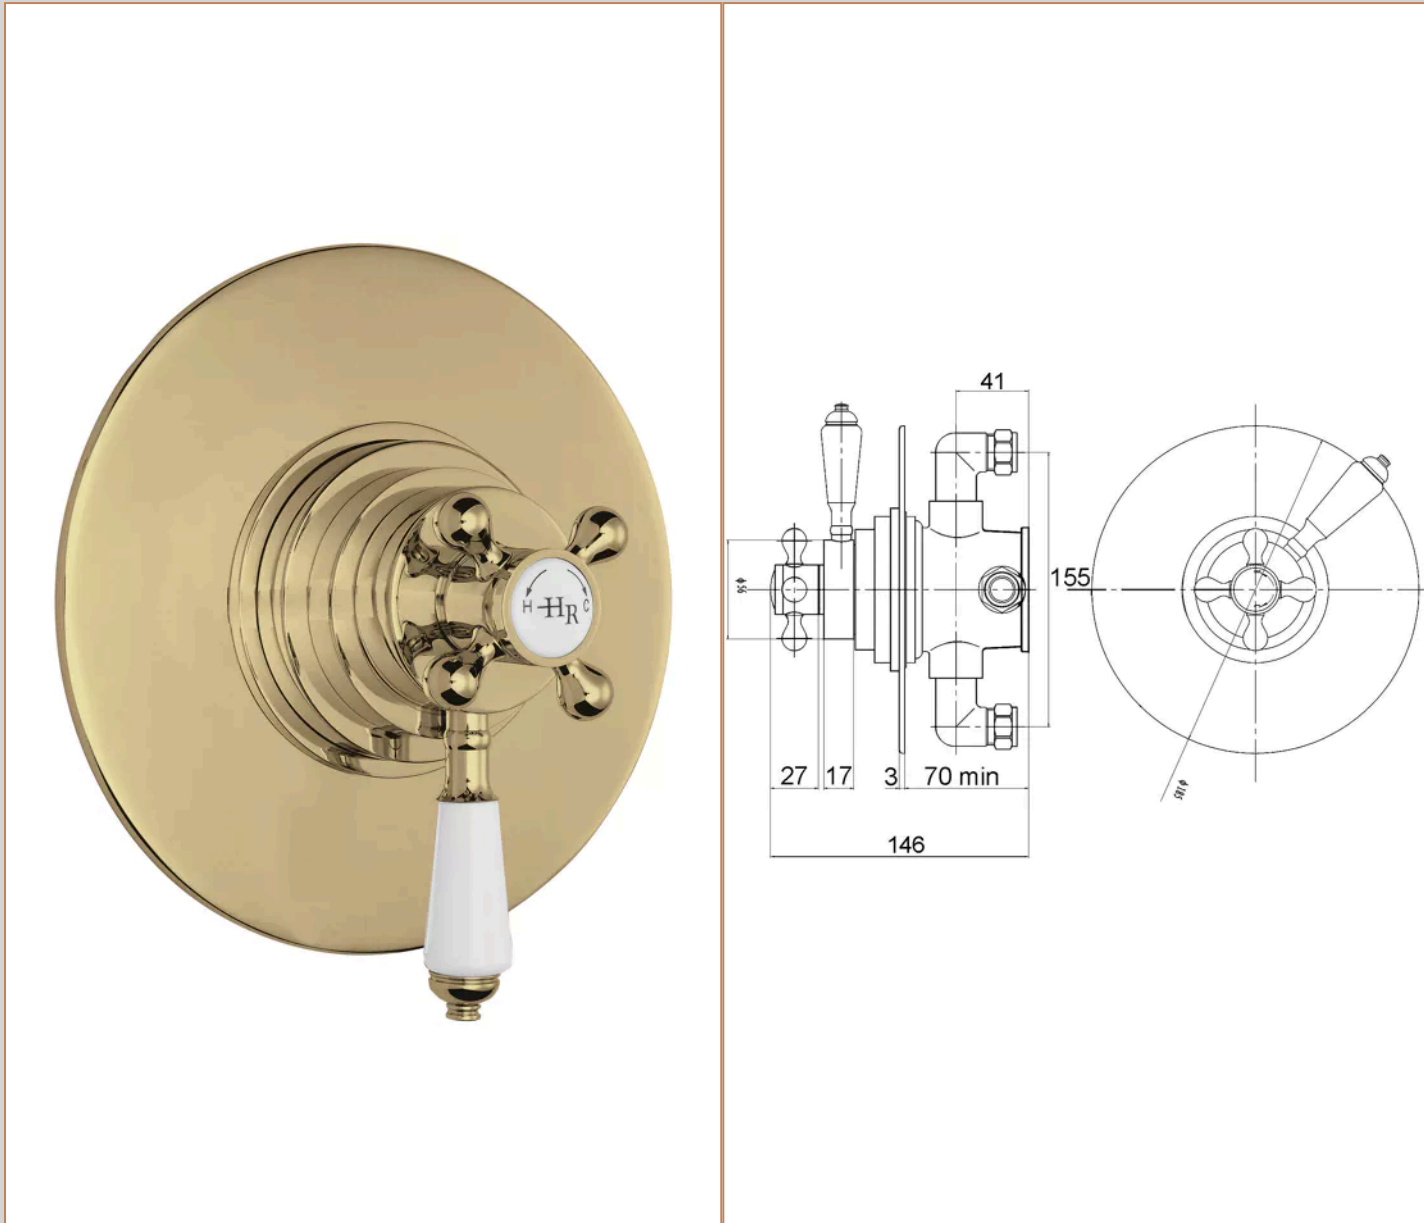

Sales Code: TSVT806

Barcode: 5056883703939

Brand: Hudson Reed

Description: Hudson Reed Topaz Brushed Brass Concealed Dual Shower Valve

Product Dimensions

Product	196 x 185 x 146mm (H x W x D)
Packaged	195 x 240 x 240mm (H x W x D)
Outer Box	410 x 500 x 265mm (H x W x D)
Nett Weight	3.28 kg
Packaged Weight	3.28 kg

Packaging Details

Label Size (mm)	50 x 100
Label Colour	White
Label Qty	1.0000

Product Details

Country of Origin	United Kingdom
Product Material	Brass
Control Type	Manual
WRAS Approved	No
Valve/Cartridge Type	1/4 Turn
Colour/Finish	Brushed Brass
Mount Type	Recessed/Wall
Style	Traditional
Handle Type	Lever
TMV2 Approved	No
TMV3 Approved	No
Pipe Centres	150
Handset Included	No
Head Included	No
Min Operating Pressure	0.1 Bar
Minimum Operation Pressure	0 Bar
No. Outlets	1.0000
Outlet Elbow Supplied	No
Valve / Cartridge Type	1/4 Turn