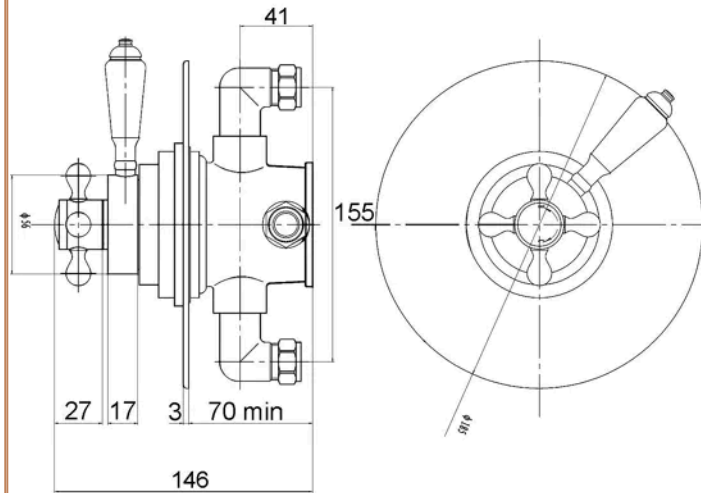

Sales Code: TSVT706

Barcode: 5056883703946

Brand: Hudson Reed

Description: Hudson Reed Topaz Brushed Pewter Concealed Dual Shower Valve

Product Dimensions

Product	196 x 185 x 146mm (H x W x D)
Packaged	195 x 240 x 240mm (H x W x D)
Outer Box	410 x 500 x 265mm (H x W x D)
Nett Weight	3.28 kg
Packaged Weight	3.28 kg

Packaging Details

Label Size (mm)	50 x 100
Label Colour	White
Label Qty	1.0000

Product Details

Country of Origin	United Kingdom
Product Material	Brass
Control Type	Manual
WRAS Approved	No
Valve/Cartridge Type	1/4 Turn
Colour/Finish	Brushed Pewter
Mount Type	Recessed/Wall
Style	Traditional
Handle Type	Lever
TMV2 Approved	No
TMV3 Approved	No
Pipe Centres	150
Handset Included	No
Head Included	No
Min Operating Pressure	0.1 Bar
Minimum Operation Pressure	0 Bar
No. Outlets	1.0000
Outlet Elbow Supplied	No
Valve / Cartridge Type	1/4 Turn