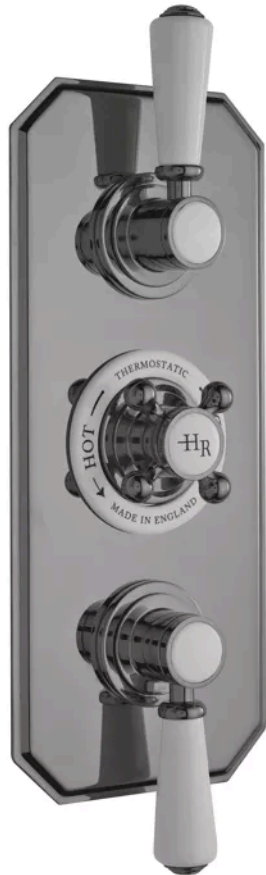

**Sales Code:** TSVT703

**Barcode:** 5056883703885

**Brand:** Hudson Reed

**Description:** Hudson Reed Topaz Brushed Pewter Triple Thermostatic Shower Valve

### Product Dimensions

Product	320 x 120 x 135mm (H x W x D)
Packaged	110 x 250 x 320mm (H x W x D)
Outer Box	370 x 530 x 345mm (H x W x D)
Nett Weight	3 kg
Packaged Weight	3.4 kg

### Packaging Details

Label Size (mm)	50 x 100
Label Colour	White
Label Qty	1.0000

### Product Details

Country of Origin	United Kingdom
Product Material	Brass Abs
Control Type	Manual
WRAS Approved	Yes
Valve/Cartridge Type	1/4 Turn
Colour/Finish	Brushed Pewter
Mount Type	Recessed/Wall
Style	Traditional
Handle Type	Crosshead/Lever
TMV2 Approved	Yes
TMV3 Approved	No
Pipe Size	22 mm (3/4" BSP)
Handset Included	No
Head Included	No
Min Operating Pressure	0.1 Bar
Minimum Operation Pressure	0 Bar
No. Outlets	2.0000
Outlet Elbow Supplied	No
Tmv2 Approval Number	2603035
Valve / Cartridge Type	1/4 Turn
Wras Approval No	250602040