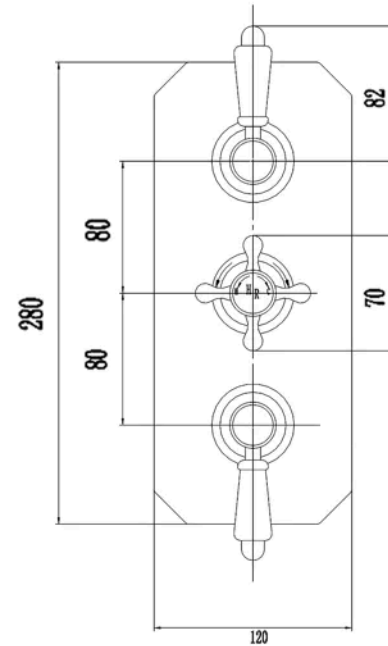

**Sales Code:** TSVT703

**Barcode:** 5056883703885

**Brand:** Hudson Reed

**Description:** Hudson Reed Topaz Brushed Pewter Triple Thermostatic Shower Valve

### Product Dimensions

Product	320 x 120 x 135mm (H x W x D)
Packaged	110 x 250 x 320mm (H x W x D)
Outer Box	370 x 530 x 345mm (H x W x D)
Nett Weight	3 kg
Packaged Weight	3.4 kg

### Packaging Details

Label Size (mm)	50 x 100
Label Colour	White
Label Qty	1.0000

### Product Details

Country of Origin	United Kingdom
Product Material	Brass Abs
Control Type	Manual
WRAS Approved	Yes
Valve/Cartridge Type	1/4 Turn
Colour/Finish	Brushed Pewter
Mount Type	Recessed/Wall
Style	Traditional
Handle Type	Crosshead/Lever
TMV2 Approved	Yes
TMV3 Approved	No
Pipe Size	22 mm (3/4" BSP)
Handset Included	No
Head Included	No
Min Operating Pressure	0.1 Bar
Minimum Operation Pressure	0 Bar
No. Outlets	2.0000
Outlet Elbow Supplied	No
Tmv2 Approval Number	2603035
Valve / Cartridge Type	1/4 Turn
Wras Approval No	250602040