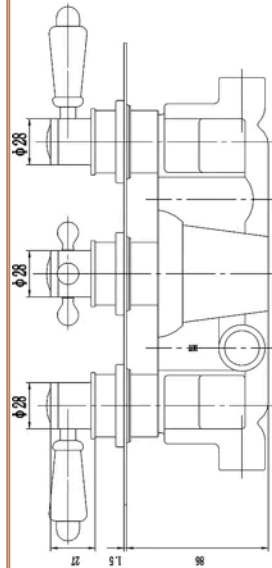

**Sales Code:** TSVT703

**Barcode:** 5056883703885

**Brand:** Hudson Reed

**Description:** Hudson Reed Topaz Brushed Pewter Triple Thermostatic Shower Valve

### Product Dimensions

Product	320 x 120 x 135mm (H x W x D)
Packaged	110 x 250 x 320mm (H x W x D)
Outer Box	370 x 530 x 345mm (H x W x D)
Nett Weight	3 kg
Packaged Weight	3.4 kg

### Packaging Details

Label Size (mm)	50 x 100
Label Colour	White
Label Qty	1.0000

### Product Details

Country of Origin	United Kingdom
Product Material	Brass Abs
Control Type	Manual
WRAS Approved	Yes
Valve/Cartridge Type	1/4 Turn
Colour/Finish	Brushed Pewter
Mount Type	Recessed/Wall
Style	Traditional
Handle Type	Crosshead/Lever
TMV2 Approved	Yes
TMV3 Approved	No
Pipe Size	22 mm (3/4" BSP)
Handset Included	No
Head Included	No
Min Operating Pressure	0.1 Bar
Minimum Operation Pressure	0 Bar
No. Outlets	2.0000
Outlet Elbow Supplied	No
Tmv2 Approval Number	2603035
Valve / Cartridge Type	1/4 Turn
Wras Approval No	250602040