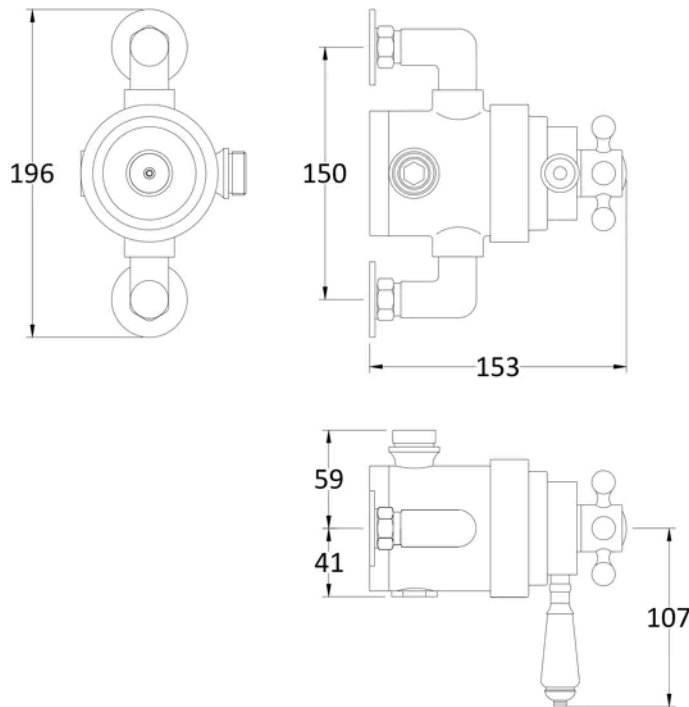

**Sales Code:** TSVT8104

**Barcode:** 5056883703915

**Brand:** Hudson Reed

**Description:** Hudson Reed Topaz Brushed Brass Exposed Dual Shower Valve

### Product Dimensions

Product	166 x 196 x 153mm (H x W x D)
Packaged	185 x 240 x 240mm (H x W x D)
Nett Weight	3.2 kg
Packaged Weight	3.44 kg

### Packaging Details

Label Size (mm)	50 x 100
Label Colour	White
Label Qty	3.0000

### Product Details

Country of Origin	United Kingdom
Product Material	Brass
Control Type	Manual
WRAS Approved	No
Valve/Cartridge Type	1/4 Turn
Colour/Finish	Brushed Brass
Mount Type	Wall Hung
Style	Traditional
Handle Type	Lever
TMV2 Approved	No
TMV3 Approved	No
Pipe Centres	150
Handset Included	No
Head Included	No
Min Operating Pressure	0.1 Bar
Minimum Operation Pressure	0 Bar
No. Outlets	1.0000
Outlet Elbow Supplied	No
Valve / Cartridge Type	1/4 Turn