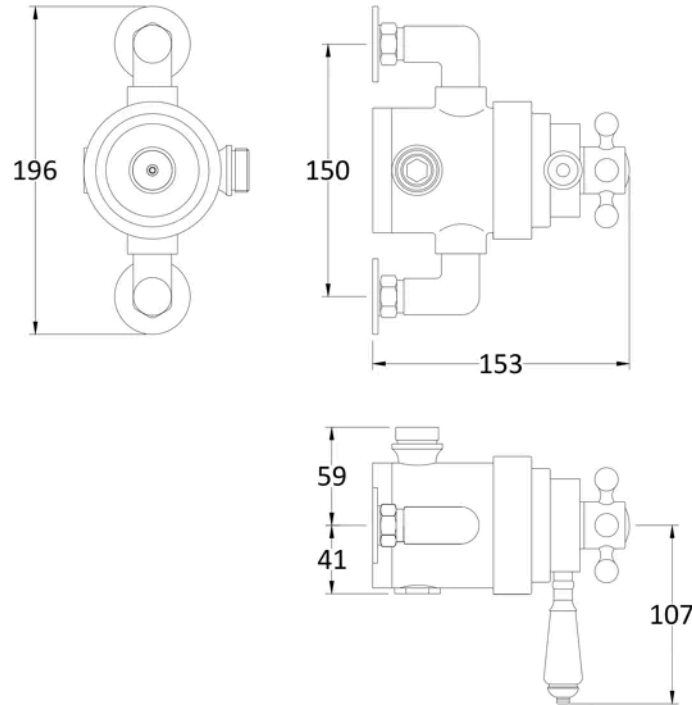

Sales Code: TSVT7104

Barcode: 5056883703922

Brand: Hudson Reed

Description: Hudson Reed Topaz Brushed Pewter Exposed Dual Shower Valve

Product Dimensions

Product	166 x 196 x 153mm (H x W x D)
Packaged	185 x 240 x 240mm (H x W x D)
Nett Weight	3.2 kg
Packaged Weight	3.44 kg

Packaging Details

Label Size (mm)	50 x 100
Label Colour	White
Label Qty	3.0000

Product Details

Country of Origin	United Kingdom
Product Material	Brass
Control Type	Manual
WRAS Approved	No
Valve/Cartridge Type	1/4 Turn
Colour/Finish	Brushed Pewter
Mount Type	Wall Hung
Style	Traditional
Handle Type	Lever
TMV2 Approved	No
TMV3 Approved	No
Pipe Centres	150
Handset Included	No
Head Included	No
Min Operating Pressure	0.1 Bar
Minimum Operation Pressure	0 Bar
No. Outlets	1.0000
Outlet Elbow Supplied	No
Valve / Cartridge Type	1/4 Turn