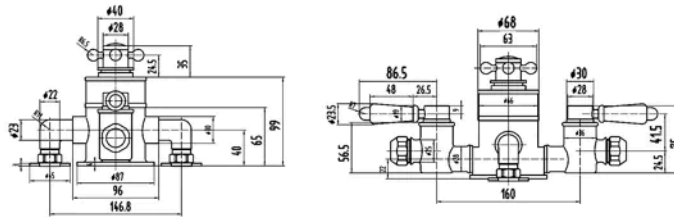

Sales Code: TSVT8102

Barcode: 5056883703960

Brand: Hudson Reed

Description: Hudson Reed Topaz Brushed Brass Triple Thermostatic Shower Valve

Product Dimensions

Product	332 x 195 x 135mm (H x W x D)
Packaged	170 x 215 x 245mm (H x W x D)
Outer Box	360 x 505 x 450mm (H x W x D)
Nett Weight	3.1 kg
Packaged Weight	3.6 kg

Packaging Details

Label Size (mm)	50 x 100
Label Colour	White
Label Qty	2.0000

Product Details

Country of Origin	United Kingdom
Product Material	Brass
Control Type	Manual
WRAS Approved	No
Valve/Cartridge Type	1/4 Turn
Colour/Finish	Brushed Brass
Mount Type	Wall Hung
Style	Traditional
Handle Type	Crosshead/Lever
TMV2 Approved	No
TMV3 Approved	No
Pipe Centres	150
Handset Included	No
Head Included	No
Min Operating Pressure	0.1 Bar
Minimum Operation Pressure	0 Bar
No. Outlets	2.0000
Outlet Elbow Supplied	No
Valve / Cartridge Type	1/4 Turn