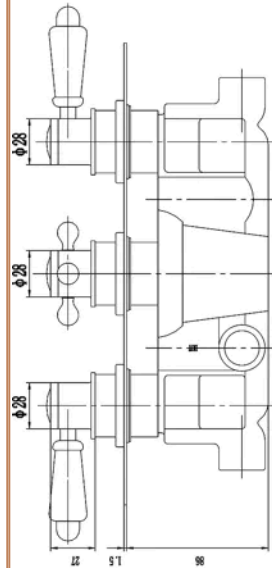

**Sales Code:** TSVT805

**Barcode:** 5056883703892

**Brand:** Hudson Reed

**Description:** Hudson Reed Topaz Brushed Brass Concealed Triple Shower Valve With Diverter

### Product Dimensions

Product	320 x 120 x 135mm (H x W x D)
Packaged	110 x 250 x 320mm (H x W x D)
Nett Weight	3.3 kg
Packaged Weight	3.5 kg

### Packaging Details

Label Size (mm)	50 x 100
Label Colour	White
Label Qty	1.0000

### Product Details

Country of Origin	United Kingdom
Product Material	Brass Abs
Control Type	Manual
WRAS Approved	Yes
Valve/Cartridge Type	1/4 Turn
Colour/Finish	Brushed Brass
Mount Type	Wall Hung
Style	Traditional
Handle Type	Crosshead/Lever
TMV2 Approved	Yes
TMV3 Approved	No
Handset Included	No
Head Included	No
Min Operating Pressure	0.1 Bar
Minimum Operation Pressure	0 Bar
No. Outlets	3.0000
Tmv2 Approval Number	2603035
Valve / Cartridge Type	1/4 Turn
Wras Approval No	250602040