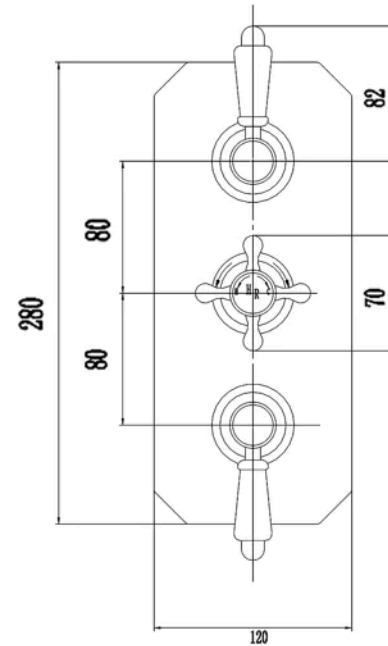

**Sales Code:** TSVT805

**Barcode:** 5056883703892

**Brand:** Hudson Reed

**Description:** Hudson Reed Topaz Brushed Brass Concealed Triple Shower Valve With Diverter

### Product Dimensions

Product	320 x 120 x 135mm (H x W x D)
Packaged	110 x 250 x 320mm (H x W x D)
Nett Weight	3.3 kg
Packaged Weight	3.5 kg

### Packaging Details

Label Size (mm)	50 x 100
Label Colour	White
Label Qty	1.0000

### Product Details

Country of Origin	United Kingdom
Product Material	Brass Abs
Control Type	Manual
WRAS Approved	Yes
Valve/Cartridge Type	1/4 Turn
Colour/Finish	Brushed Brass
Mount Type	Wall Hung
Style	Traditional
Handle Type	Crosshead/Lever
TMV2 Approved	Yes
TMV3 Approved	No
Handset Included	No
Head Included	No
Min Operating Pressure	0.1 Bar
Minimum Operation Pressure	0 Bar
No. Outlets	3.0000
Tmv2 Approval Number	2603035
Valve / Cartridge Type	1/4 Turn
Wras Approval No	250602040