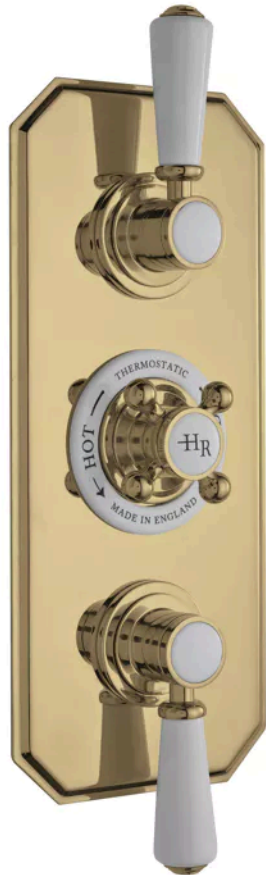

**Sales Code:** TSVT805

**Barcode:** 5056883703892

**Brand:** Hudson Reed

**Description:** Hudson Reed Topaz Brushed Brass Concealed Triple Shower Valve With Diverter

### Product Dimensions

Product	320 x 120 x 135mm (H x W x D)
Packaged	110 x 250 x 320mm (H x W x D)
Nett Weight	3.3 kg
Packaged Weight	3.5 kg

### Packaging Details

Label Size (mm)	50 x 100
Label Colour	White
Label Qty	1.0000

### Product Details

Country of Origin	United Kingdom
Product Material	Brass Abs
Control Type	Manual
WRAS Approved	Yes
Valve/Cartridge Type	1/4 Turn
Colour/Finish	Brushed Brass
Mount Type	Wall Hung
Style	Traditional
Handle Type	Crosshead/Lever
TMV2 Approved	Yes
TMV3 Approved	No
Handset Included	No
Head Included	No
Min Operating Pressure	0.1 Bar
Minimum Operation Pressure	0 Bar
No. Outlets	3.0000
Tmv2 Approval Number	2603035
Valve / Cartridge Type	1/4 Turn
Wras Approval No	250602040