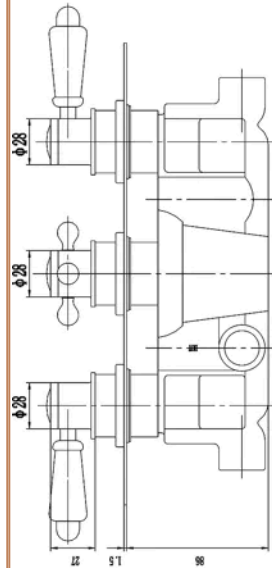

Sales Code: TSVT705

Barcode: 5056883703908

Brand: Hudson Reed

Description: Hudson Reed Topaz Brushed Pewter Concealed Triple Shower Valve With Diverter

Product Dimensions

Product	320 x 120 x 135mm (H x W x D)
Packaged	110 x 250 x 320mm (H x W x D)
Nett Weight	3.3 kg
Packaged Weight	3.5 kg

Packaging Details

Label Size (mm)	50 x 100
Label Colour	White
Label Qty	1.0000

Product Details

Country of Origin	United Kingdom
Product Material	Brass Abs
Control Type	Manual
WRAS Approved	Yes
Valve/Cartridge Type	1/4 Turn
Colour/Finish	Brushed Pewter
Mount Type	Wall Hung
Style	Traditional
Handle Type	Crosshead/Lever
TMV2 Approved	Yes
TMV3 Approved	No
Handset Included	No
Head Included	No
Min Operating Pressure	0.1 Bar
Minimum Operation Pressure	0 Bar
No. Outlets	3.0000
Tmv2 Approval Number	2603035
Valve / Cartridge Type	1/4 Turn
Wras Approval No	250602040