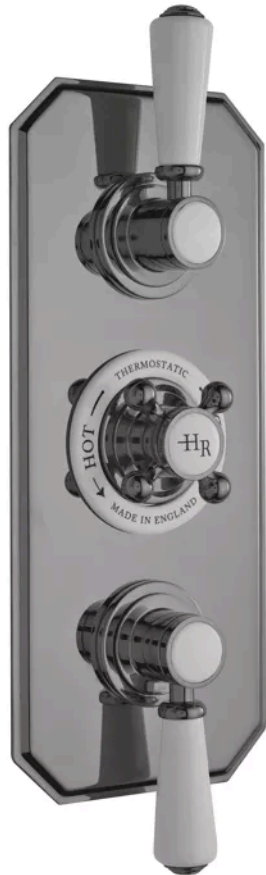

Sales Code: TSVT705

Barcode: 5056883703908

Brand: Hudson Reed

Description: Hudson Reed Topaz Brushed Pewter Concealed Triple Shower Valve With Diverter

Product Dimensions

Product	320 x 120 x 135mm (H x W x D)
Packaged	110 x 250 x 320mm (H x W x D)
Nett Weight	3.3 kg
Packaged Weight	3.5 kg

Packaging Details

Label Size (mm)	50 x 100
Label Colour	White
Label Qty	1.0000

Product Details

Country of Origin	United Kingdom
Product Material	Brass Abs
Control Type	Manual
WRAS Approved	Yes
Valve/Cartridge Type	1/4 Turn
Colour/Finish	Brushed Pewter
Mount Type	Wall Hung
Style	Traditional
Handle Type	Crosshead/Lever
TMV2 Approved	Yes
TMV3 Approved	No
Handset Included	No
Head Included	No
Min Operating Pressure	0.1 Bar
Minimum Operation Pressure	0 Bar
No. Outlets	3.0000
Tmv2 Approval Number	2603035
Valve / Cartridge Type	1/4 Turn
Wras Approval No	250602040