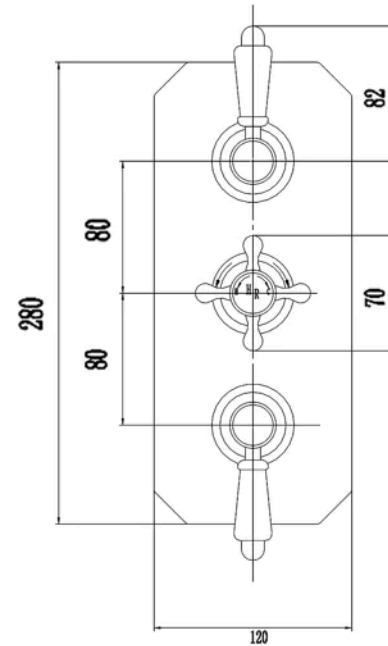

Sales Code: TSVT705

Barcode: 5056883703908

Brand: Hudson Reed

Description: Hudson Reed Topaz Brushed Pewter Concealed Triple Shower Valve With Diverter

Product Dimensions

Product	320 x 120 x 135mm (H x W x D)
Packaged	110 x 250 x 320mm (H x W x D)
Nett Weight	3.3 kg
Packaged Weight	3.5 kg

Packaging Details

Label Size (mm)	50 x 100
Label Colour	White
Label Qty	1.0000

Product Details

Country of Origin	United Kingdom
Product Material	Brass Abs
Control Type	Manual
WRAS Approved	Yes
Valve/Cartridge Type	1/4 Turn
Colour/Finish	Brushed Pewter
Mount Type	Wall Hung
Style	Traditional
Handle Type	Crosshead/Lever
TMV2 Approved	Yes
TMV3 Approved	No
Handset Included	No
Head Included	No
Min Operating Pressure	0.1 Bar
Minimum Operation Pressure	0 Bar
No. Outlets	3.0000
Tmv2 Approval Number	2603035
Valve / Cartridge Type	1/4 Turn
Wras Approval No	250602040