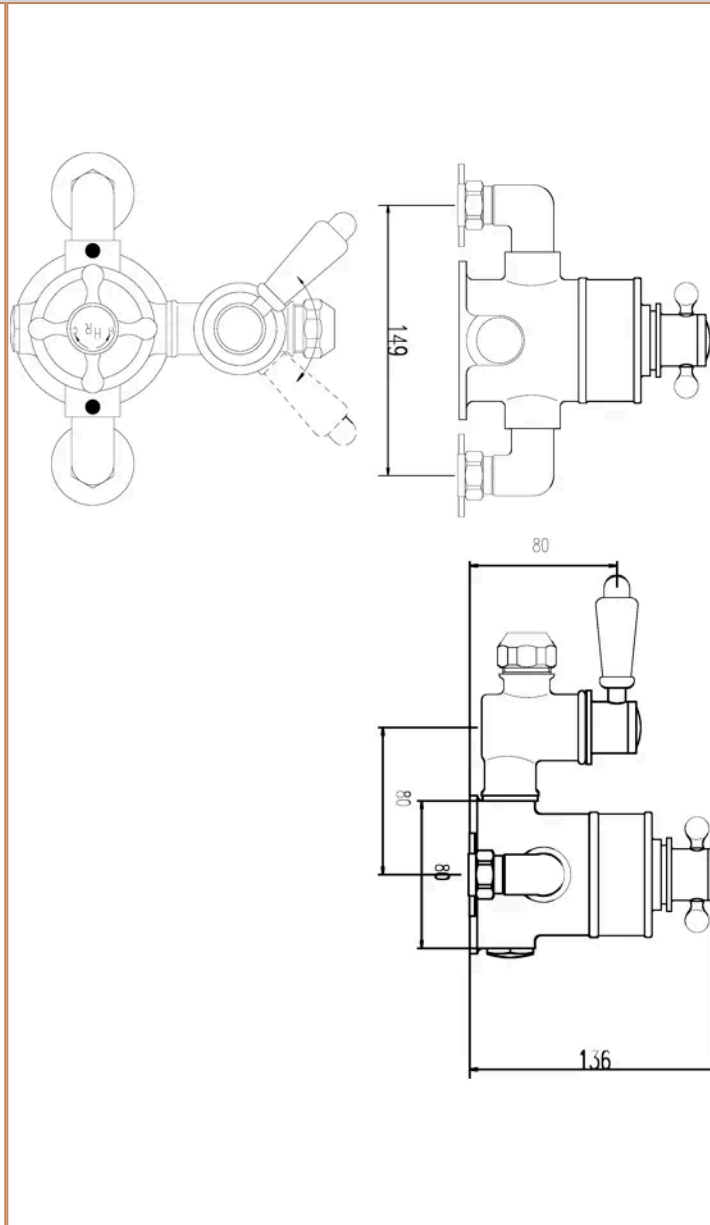

Sales Code: TSVT801

Barcode: 5056462674056

Brand: Hudson Reed

Description: Hudson Reed Topaz Brushed Brass Twin Thermostatic Shower Valve

Product Dimensions

Product	206 x 195 x 135mm (H x W x D)
Packaged	170 x 215 x 245mm (H x W x D)
Outer Box	480 x 440 x 520mm (H x W x D)
Nett Weight	2.5 kg
Packaged Weight	3 kg

Packaging Details

Label Size (mm)	50 x 100
Label Colour	White
Label Qty	1.0000

Product Details

Country of Origin	United Kingdom
Product Material	Brass
Control Type	Manual
WRAS Approved	No
Valve/Cartridge Type	1/4 Turn
Colour/Finish	Brushed Brass
Mount Type	Wall Hung
Style	Traditional
Handle Type	Crosshead/Lever
TMV2 Approved	No
TMV3 Approved	No
Pipe Centres	150
Handset Included	No
Head Included	No
Min Operating Pressure	0.1 Bar
Minimum Operation Pressure	0 Bar
No. Outlets	1.0000
Valve / Cartridge Type	1/4 Turn