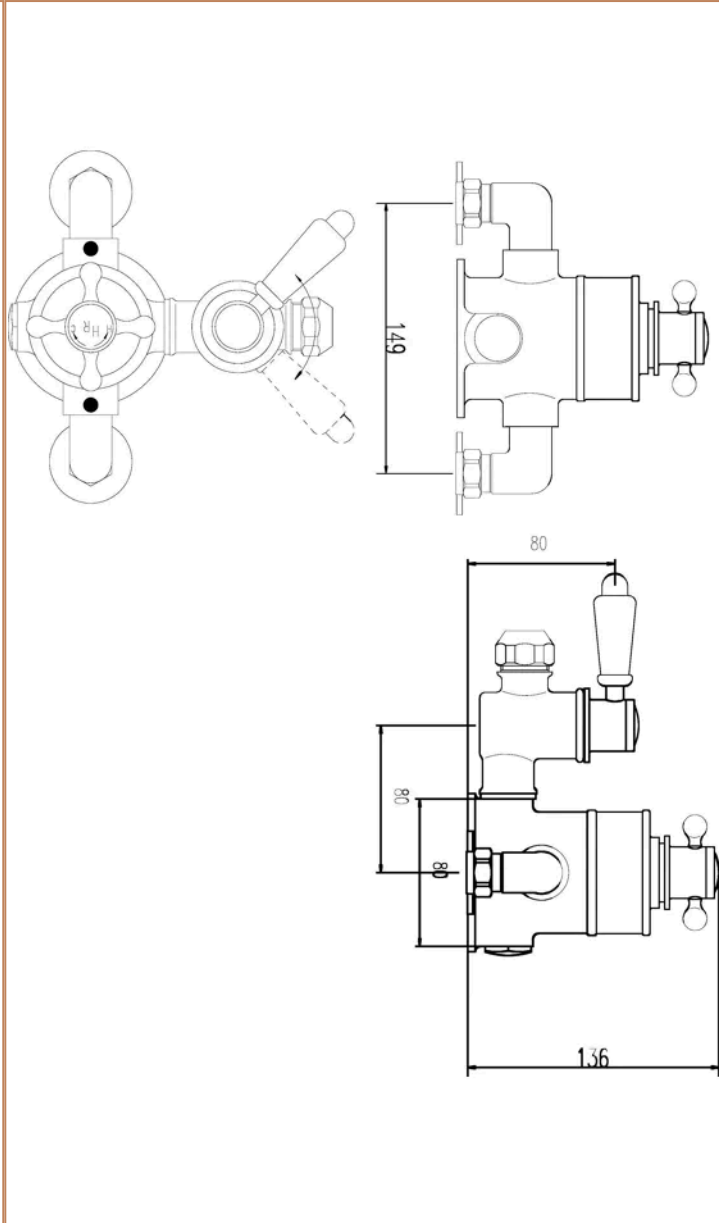

**Sales Code:** TSVT701

**Barcode:** 5056883703953

**Brand:** Hudson Reed

**Description:** Hudson Reed Brushed Pewter Triple Thermostatic Shower Valve

**Product Dimensions**

Product	332 x 195 x 135mm (H x W x D)
Packaged	170 x 215 x 245mm (H x W x D)
Nett Weight	3.1 kg
Packaged Weight	3.6 kg

**Packaging Details**

Label Size (mm)	50 x 100
Label Colour	White
Label Qty	1.0000

**Product Details**

Country of Origin	United Kingdom
Product Material	Brass
Control Type	Manual
WRAS Approved	No
Valve/Cartridge Type	1/4 Turn
Colour/Finish	Brushed Pewter
Mount Type	Wall Hung
Style	Traditional
Handle Type	Crosshead/Lever
TMV2 Approved	No
TMV3 Approved	No
Pipe Centres	150
Handset Included	No
Head Included	No
Min Operating Pressure	0.1 Bar
Minimum Operation Pressure	0 Bar
No. Outlets	2.0000
Valve / Cartridge Type	1/4 Turn