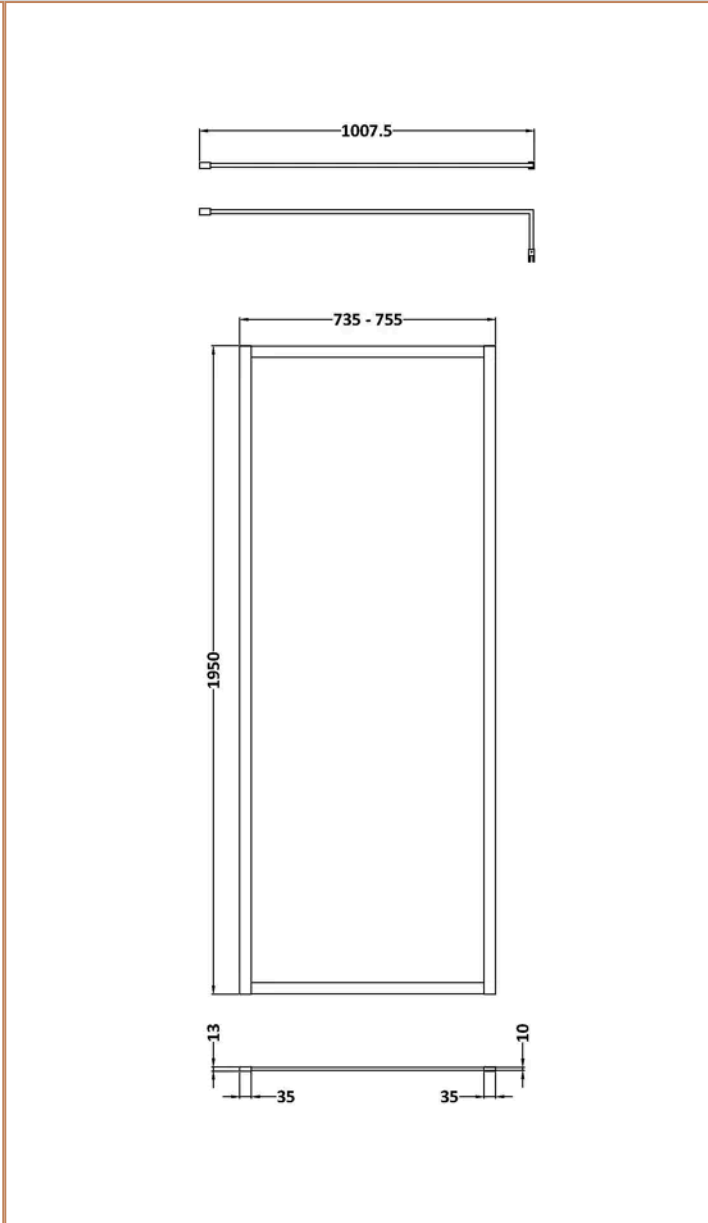

Sales Code:
WRFBB1976

Barcode: 5056883741337

Brand: Hudson
Reed

Description: Hudson Reed Full Outer Frame Wetroom Screen & Support Bar 1950mm x 760mm x 8mm - Brushed Brass

Product Dimensions

Product	1950 x 760 x 1000mm (H x W x D)
Nett Weight	0 kg
Packaged Weight	0 kg

Product Details

Country of Origin	China
Product Material	Aluminium
Colour/Finish	Brushed Brass
Style	Contemporary
Easy Clean	Yes
Adjustment Max	755
Adjustment Min	735
Ce Certified	Yes
Easy Fit	No
Enclosure Design	Framed
Frame Finish	Brushed Brass
Glass Thickness	8 mm
Handles Included	No
Ukca Certified	Yes