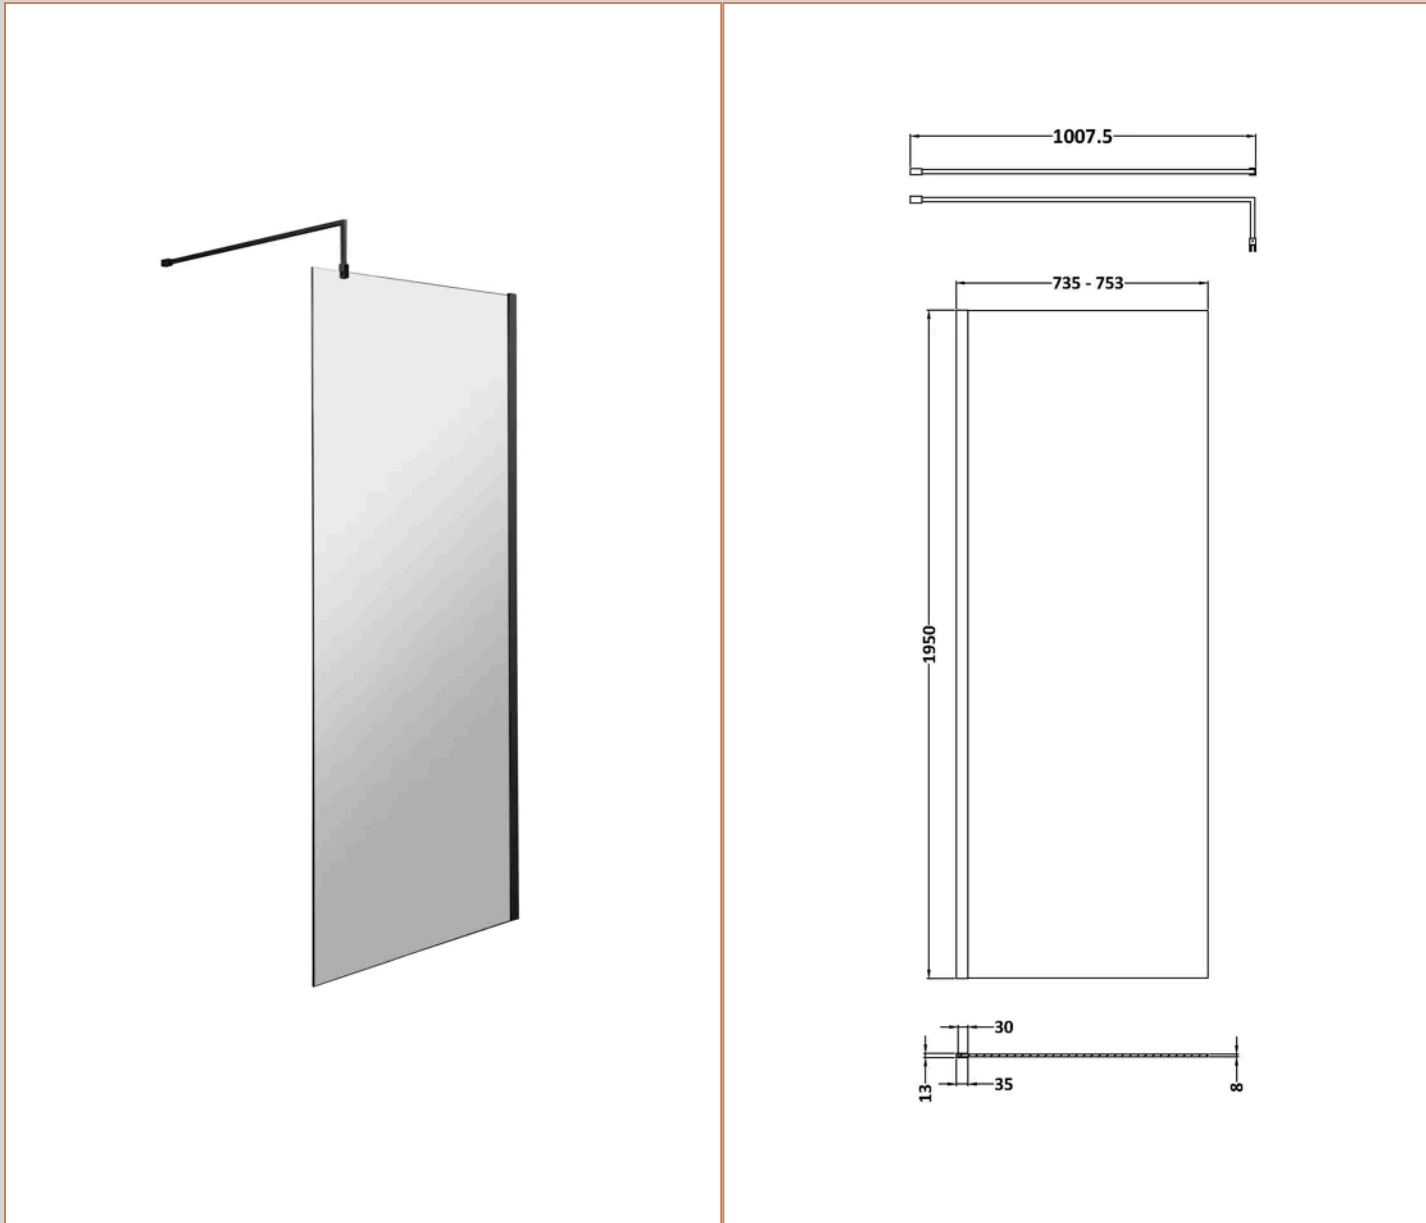

Sales Code: WRSBP76

Barcode: 5056211847366

Brand: Hudson Reed

Description: Hudson Reed 760mm Wetroom Screen With Black Support Bar

Product Dimensions

Product	1950 x 760 x 14mm (H x W x D)
Nett Weight	29.4 kg
Packaged Weight	29.4 kg

Product Details

Country of Origin	China
Product Material	Aluminium
Colour/Finish	Matt Black
Style	Contemporary
Easy Clean	Yes
Adjustment Max	753
Adjustment Min	735
Ce Certified	Yes
Declaration Of Performance	Yes
Easy Fit	No
Enclosure Design	Semi-Frameless
Frame Finish	Matt Black
Glass Thickness	8 mm
Handles Included	No
Ukca Certified	Yes