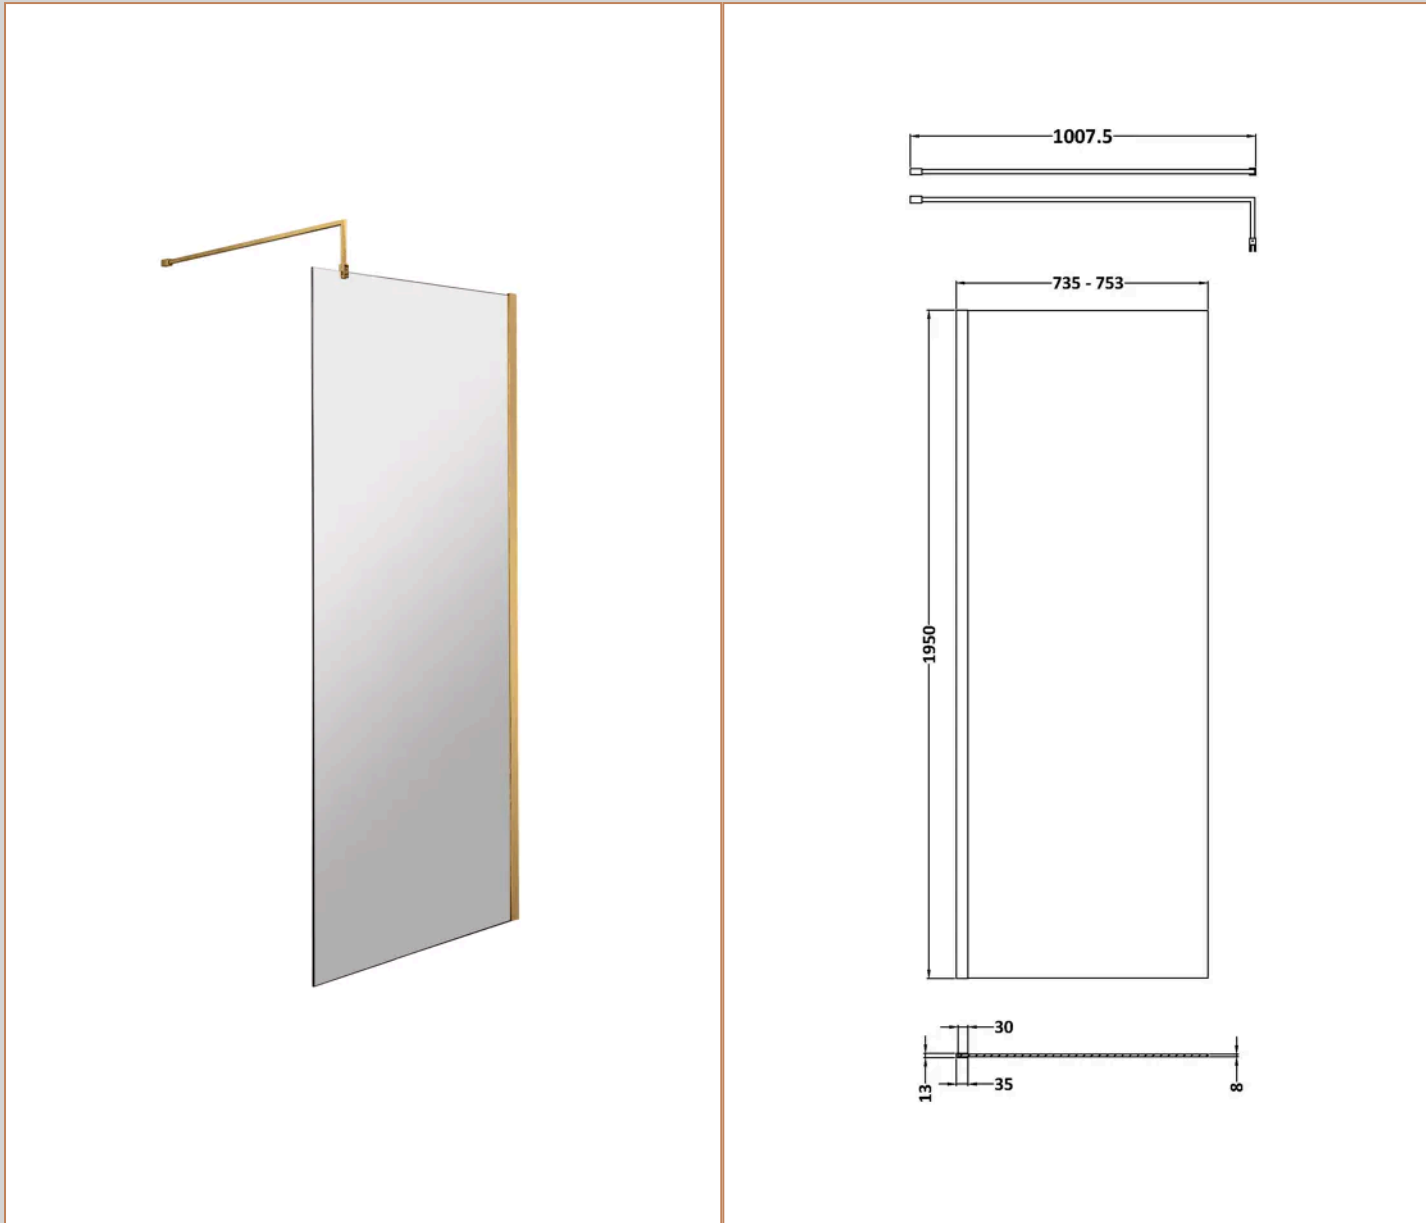

**Sales Code:** WRSBB76

**Barcode:** 5056678460993

**Brand:** Hudson Reed

**Description:** Hudson Reed 760mm Wetroom Screen With Brass Support Bar

### Product Dimensions

|                 |                               |
|-----------------|-------------------------------|
| Product         | 1950 x 760 x 14mm (H x W x D) |
| Nett Weight     | 29.4 kg                       |
| Packaged Weight | 29.4 kg                       |

### Product Details

|                            |                |
|----------------------------|----------------|
| Country of Origin          | China          |
| Product Material           | Aluminium      |
| Colour/Finish              | Brushed Brass  |
| Style                      | Contemporary   |
| Easy Clean                 | Yes            |
| Adjustment Max             | 753            |
| Adjustment Min             | 735            |
| Ce Certified               | Yes            |
| Declaration Of Performance | Yes            |
| Easy Fit                   | No             |
| Enclosure Design           | Semi-Frameless |
| Frame Finish               | Brushed Brass  |
| Glass Thickness            | 8 mm           |
| Handles Included           | No             |
| Ukca Certified             | Yes            |