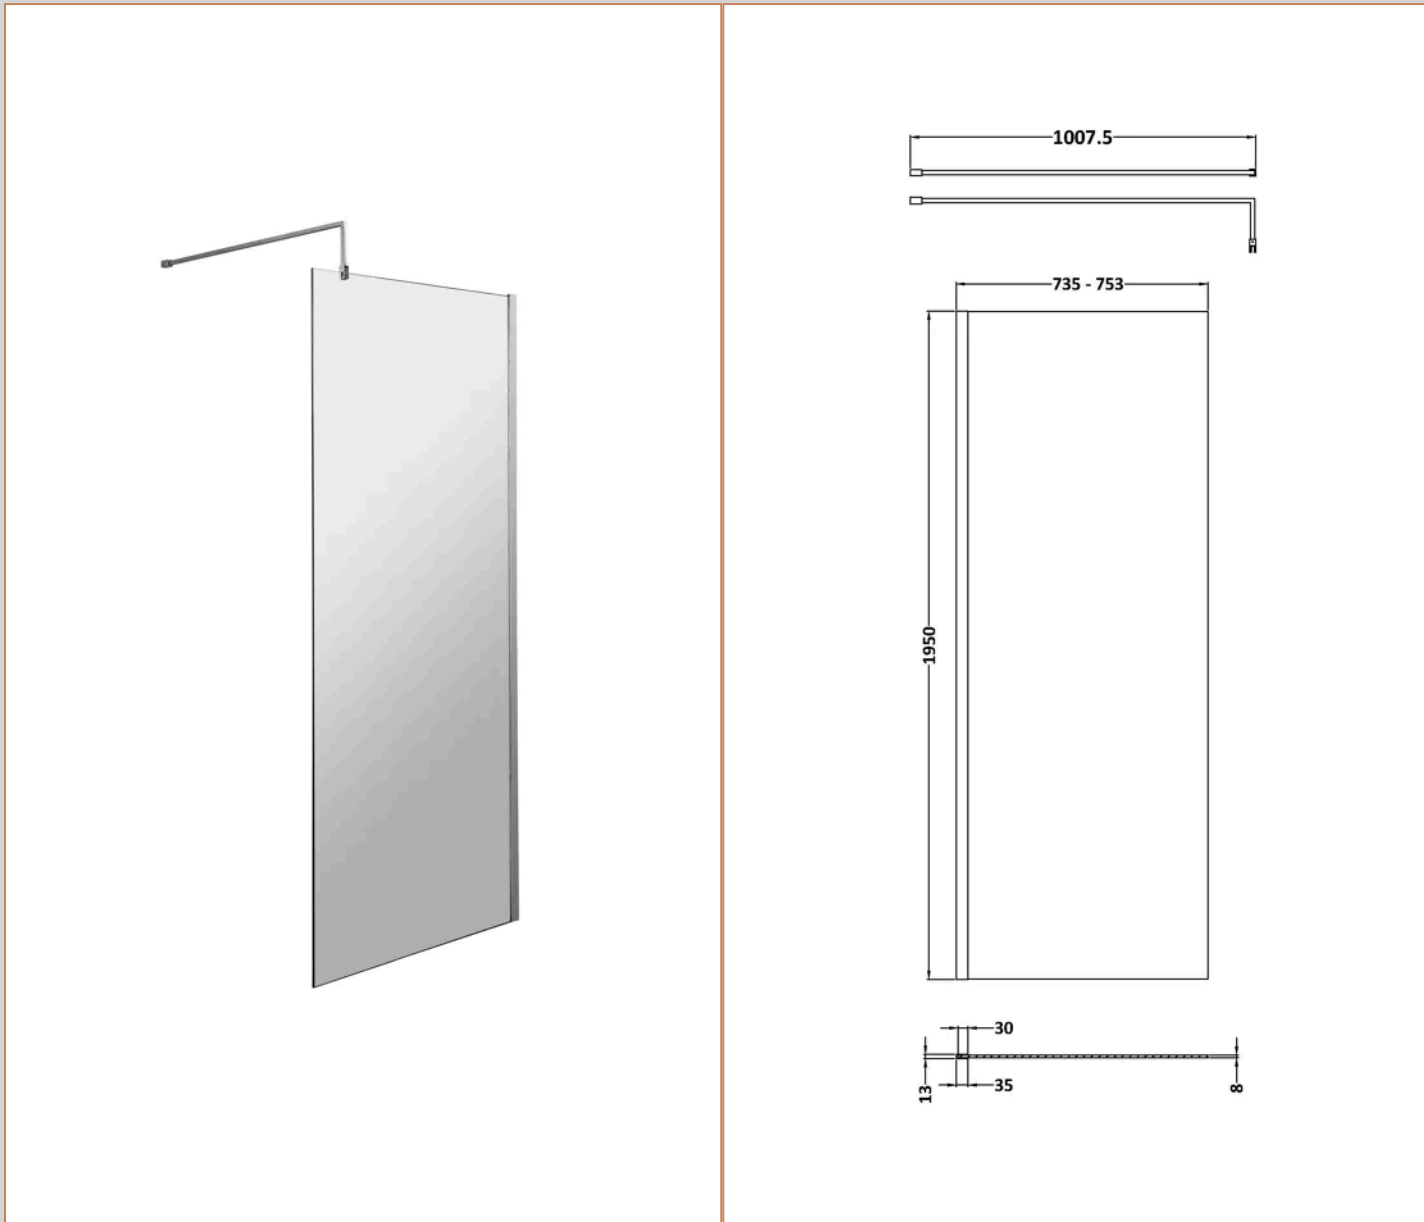

Sales Code: WRSB760

Barcode: 5055369007431

Brand: Hudson Reed

Description: Hudson Reed 760mm Wetroom Screen & Support Bar

Product Dimensions

Product	1950 x 760 x 40mm (H x W x D)
Packaged	2070 x 750 x 60mm (H x W x D)
Nett Weight	29.44 kg
Packaged Weight	29.44 kg

Packaging Details

Label Size (mm)	50 x 100
-----------------	----------

Product Details

Country of Origin	China
Product Material	Aluminium
Colour/Finish	Chrome
Style	Contemporary
Easy Clean	Yes
Adjustment Max	753
Adjustment Min	735
Ce Certified	Yes
Declaration Of Performance	Yes
Easy Fit	No
Enclosure Design	Semi-Frameless
Frame Finish	Chrome
Glass Thickness	8 mm
Handles Included	No
Support Bar Included	Yes
Ukca Certified	Yes