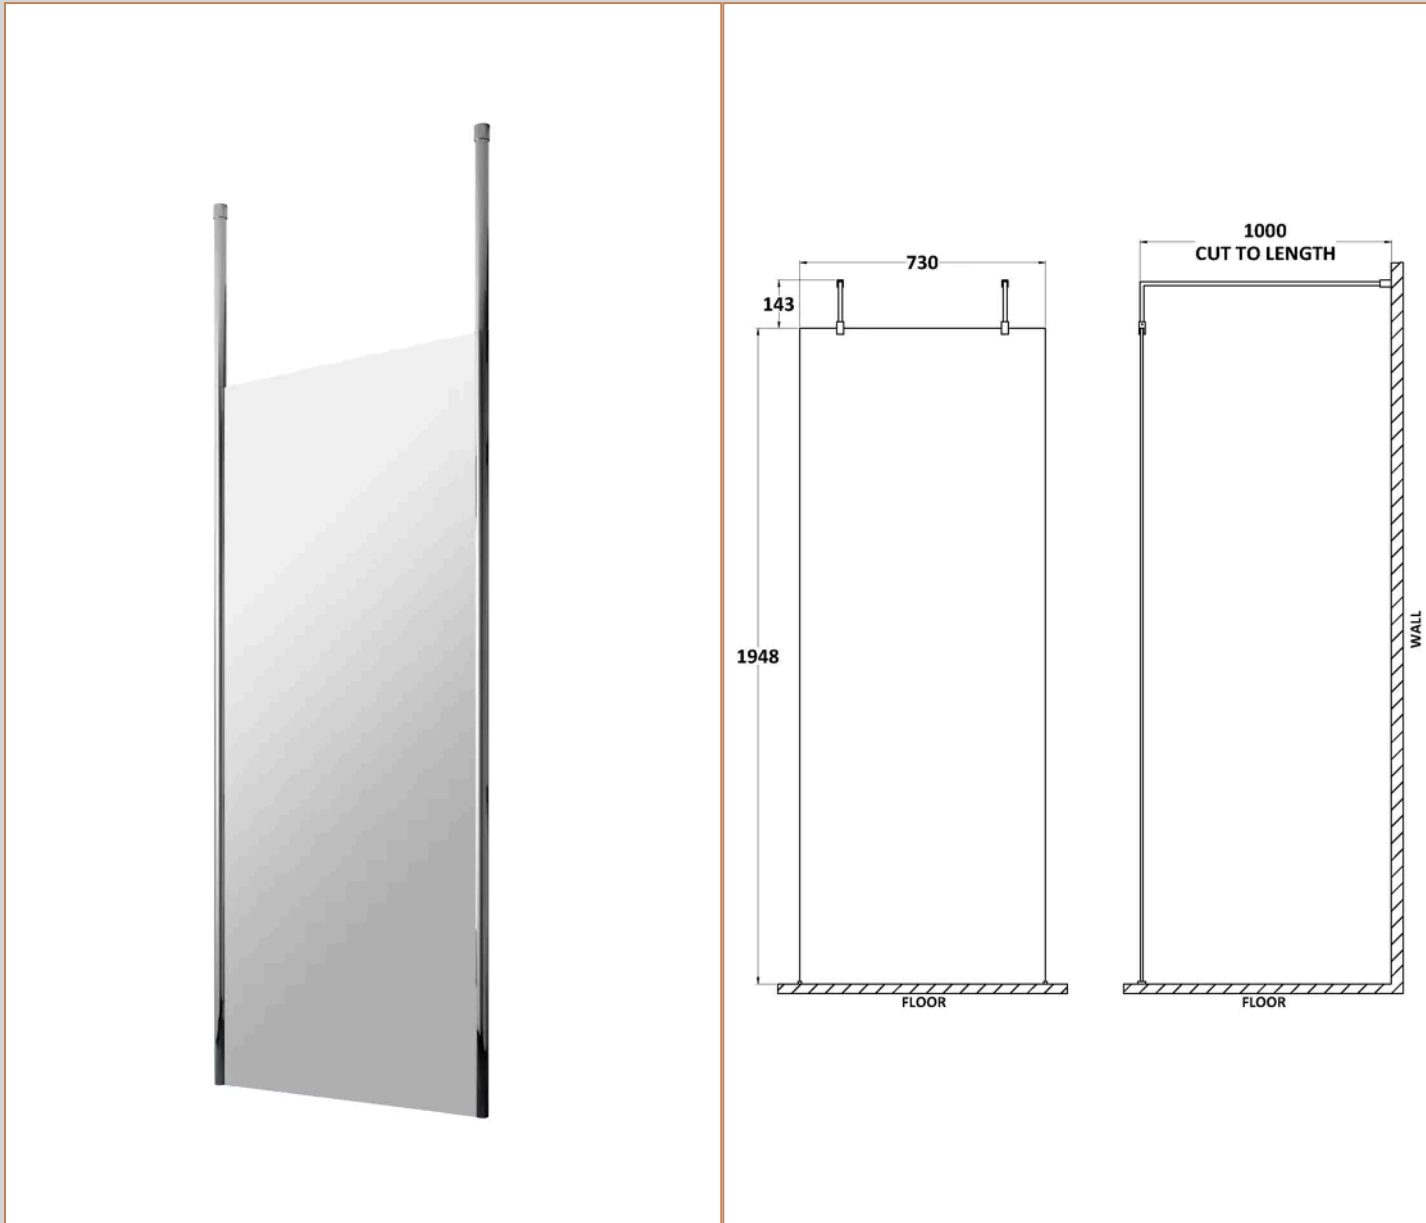

**Sales Code:** GPCP076

**Barcode:** 5056883741375

**Brand:** Hudson Reed

**Description:** Hudson Reed 760mm Chrome Wetroom Panel

**Product Dimensions**

Product	1950 x 760 x 14mm (H x W x D)
Nett Weight	0 kg
Packaged Weight	0 kg

**Product Details**

Country of Origin	China
Product Material	Aluminium
Colour/Finish	Chrome
Style	Contemporary
Easy Clean	Yes
Ce Certified	Yes
Declaration Of Performance	Yes
Easy Fit	No
Enclosure Design	Framed
Frame Finish	Chrome
Glass Thickness	8 mm
Handles Included	No
Ukca Certified	Yes