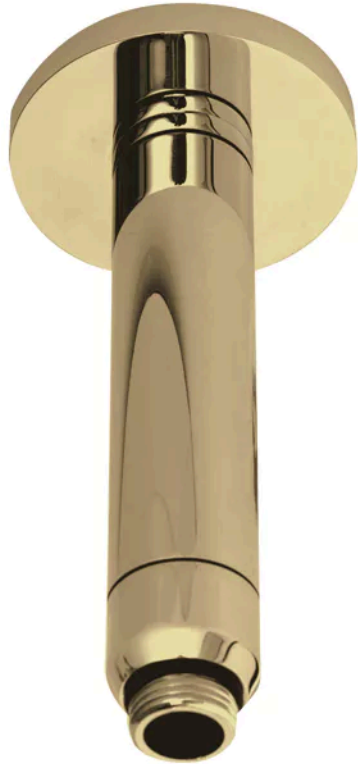

Sales Code: A8220

Barcode: 5056883700426

Brand: Hudson Reed

Description: Hudson Reed Brushed Brass Ceiling Mounted Shower Arm

Product Dimensions

Product	75 x 75 x 165mm (H x W x D)
Packaged	80 x 135 x 205mm (H x W x D)
Nett Weight	1.15 kg
Packaged Weight	1.15 kg

Packaging Details

Label Size (mm)	50 x 100
Label Colour	White
Label Qty	2.0000

Product Details

Country of Origin	China
Product Material	Brass
Colour/Finish	Brushed Brass