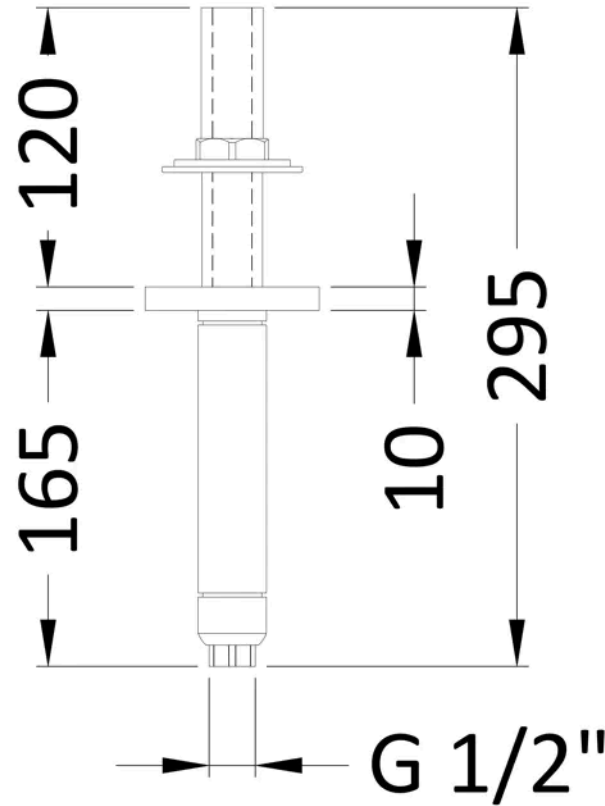

Sales Code: A8220

Barcode: 5056883700426

Brand: Hudson Reed

Description: Hudson Reed Brushed Brass Ceiling Mounted Shower Arm

Product Dimensions

Product	75 x 75 x 165mm (H x W x D)
Packaged	80 x 135 x 205mm (H x W x D)
Nett Weight	1.15 kg
Packaged Weight	1.15 kg

Packaging Details

Label Size (mm)	50 x 100
Label Colour	White
Label Qty	2.0000

Product Details

Country of Origin	China
Product Material	Brass
Colour/Finish	Brushed Brass