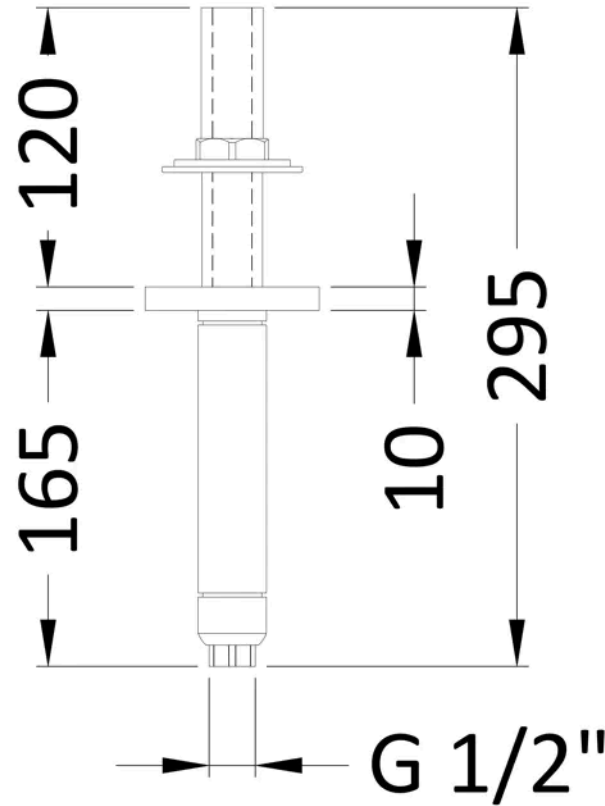

**Sales Code:** A7220

**Barcode:** 5056883700396

**Brand:** Hudson Reed

**Description:** Hudson Reed Brushed Pewter Ceiling Mounted Shower Arm

**Product Dimensions**

Product	75 x 75 x 165mm (H x W x D)
Packaged	80 x 135 x 205mm (H x W x D)
Nett Weight	1.15 kg
Packaged Weight	1.15 kg

**Packaging Details**

Label Size (mm)	50 x 100
Label Colour	White
Label Qty	2.0000

**Product Details**

Country of Origin	China
Product Material	Brass
Colour/Finish	Brushed Pewter