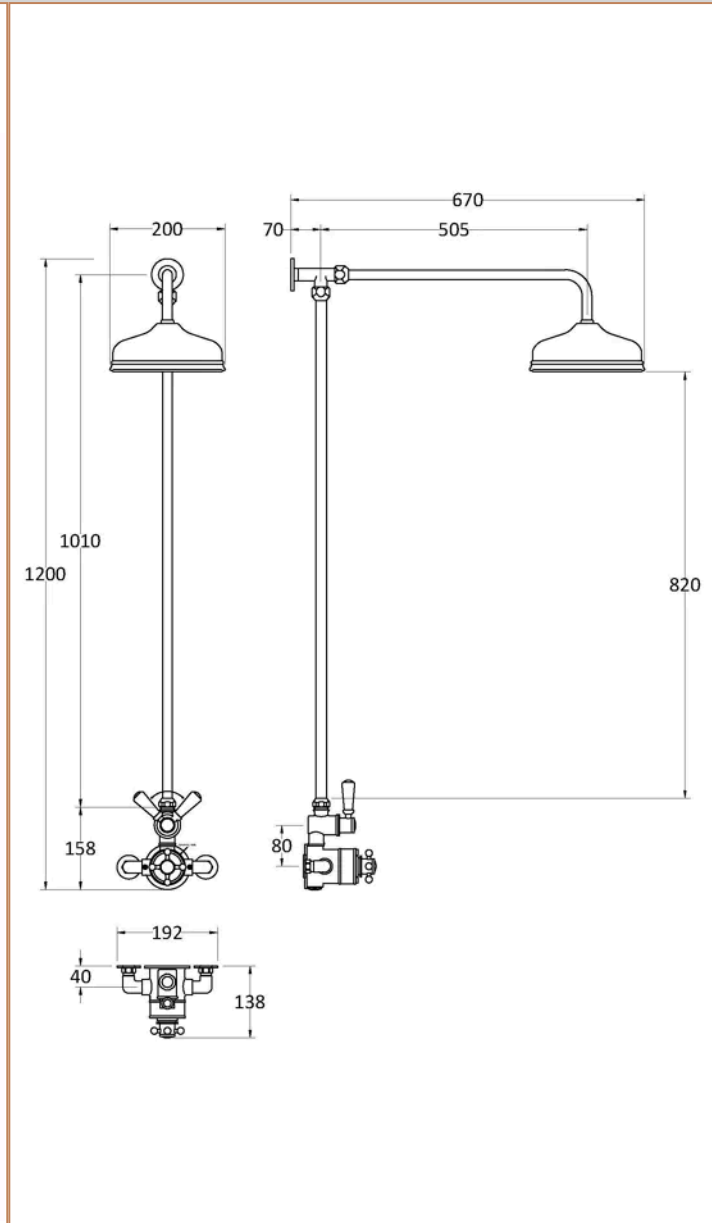

**Sales Code:** A7120

**Barcode:** 5056883704035

**Brand:** Hudson Reed

**Description:** Hudson Reed Brushed Pewter Traditional Thermostatic Shower Kit With Fixed Head

### Product Dimensions

Packaged	130 x 75mm (W x D)
Nett Weight	6 kg
Packaged Weight	6 kg

### Product Details

Country of Origin	China
Product Material	Brass
Control Type	Manual
Colour/Finish	Brushed Pewter
Mount Type	Wall Hung
Style	Traditional
Handset Included	No
Head Included	Yes
Hose Included	Yes
Min Operating Pressure	0.5 Bar
Minimum Operation Pressure	1 Bar