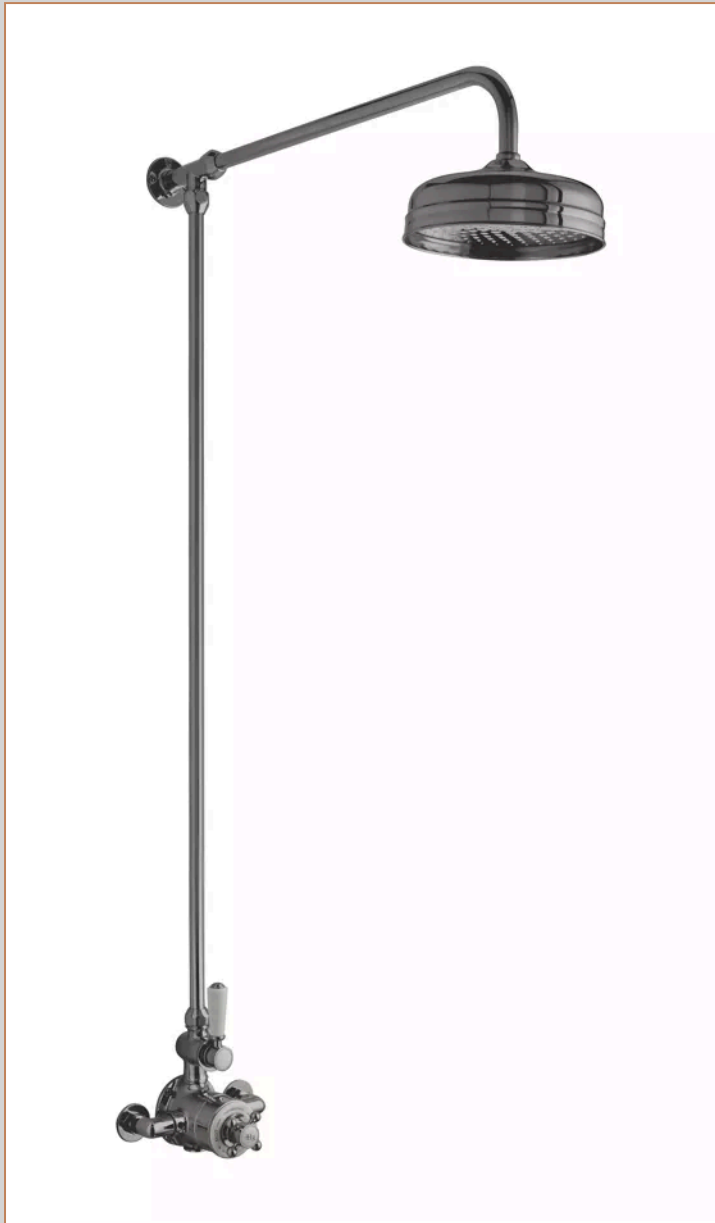

**Sales Code:** A7120

**Barcode:** 5056883704035

**Brand:** Hudson Reed

**Description:** Hudson Reed Brushed Pewter Traditional Thermostatic Shower Kit With Fixed Head

### Product Dimensions

Packaged	130 x 75mm (W x D)
Nett Weight	6 kg
Packaged Weight	6 kg

### Product Details

Country of Origin	China
Product Material	Brass
Control Type	Manual
Colour/Finish	Brushed Pewter
Mount Type	Wall Hung
Style	Traditional
Handset Included	No
Head Included	Yes
Hose Included	Yes
Min Operating Pressure	0.5 Bar
Minimum Operation Pressure	1 Bar