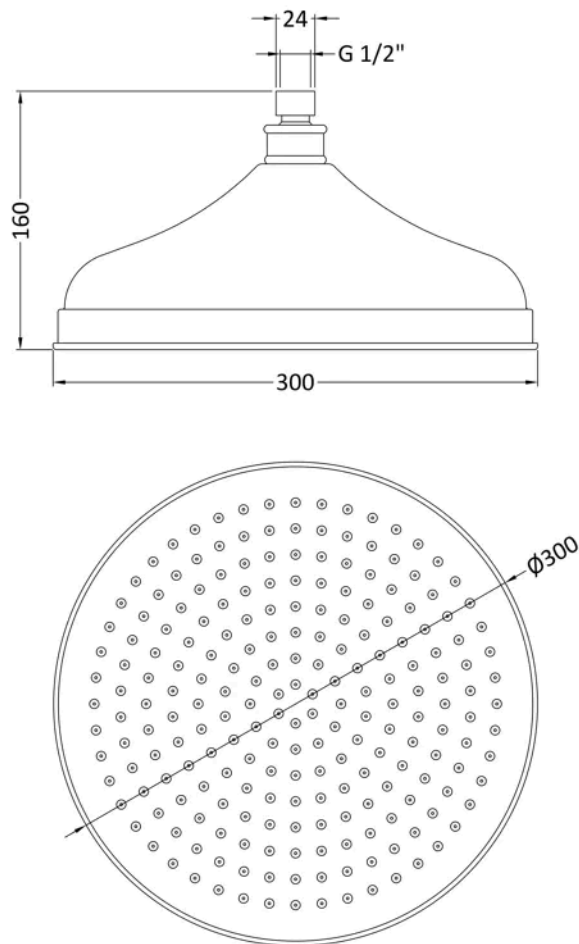

Sales Code: HEAD816

Barcode: 5056883702345

Brand: Hudson Reed

Description: Brushed Brass 300mm Fixed Shower Head

Product Dimensions

Product	145 x 300 x 300mm (H x W x D)
Packaged	320 x 130 x 320mm (H x W x D)
Outer Box	330 x 660 x 330mm (H x W x D)
Nett Weight	1.8 kg
Packaged Weight	2.1 kg

Packaging Details

Label Size (mm)	50 x 100
Label Colour	White
Label Qty	2.0000

Product Details

Country of Origin	China
Product Material	Brass
Control Type	Not Applicable
WRAS Approved	No
Colour/Finish	Brushed Brass
Mount Type	Surface/Wall
Easy Clean	No
TMV2 Approved	No
TMV3 Approved	No
Min Operating Pressure	0.5 Bar
Minimum Operation Pressure	1 Bar
No. Outlets	1.0000
Outlet Elbow Supplied	No