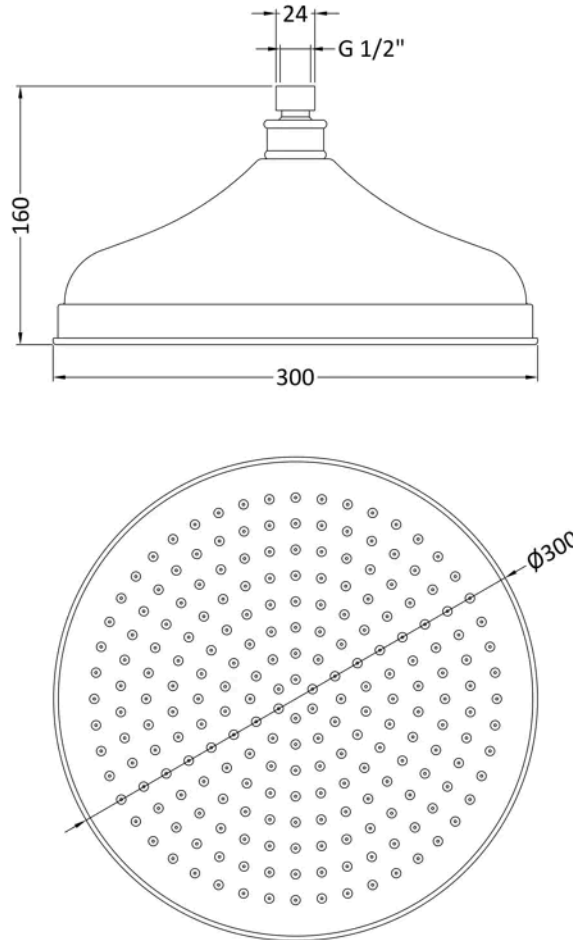

Sales Code: HEAD716

Barcode: 5056883702321

Brand: Hudson Reed

Description: Brushed Pewter 300mm Fixed Shower Head

Product Dimensions

Product	145 x 300 x 300mm (H x W x D)
Packaged	320 x 130 x 320mm (H x W x D)
Outer Box	330 x 660 x 330mm (H x W x D)
Nett Weight	1.8 kg
Packaged Weight	2.1 kg

Packaging Details

Label Size (mm)	50 x 100
Label Colour	White
Label Qty	2.0000

Product Details

Country of Origin	China
Product Material	Brass
Control Type	Not Applicable
WRAS Approved	No
Colour/Finish	Brushed Pewter
Mount Type	Surface/Wall
Easy Clean	No
TMV2 Approved	No
TMV3 Approved	No
Min Operating Pressure	0.5 Bar
Minimum Operation Pressure	1 Bar
No. Outlets	1.0000
Outlet Elbow Supplied	No