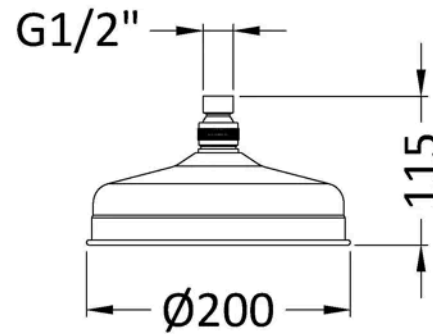

Sales Code: HEAD821

Barcode: 5056883702352

Brand: nuie

Description: Brushed Brass 200mm Fixed Shower Head

Product Dimensions

Product	115 x 200 x 200mm (H x W x D)
Packaged	80 x 200 x 210mm (H x W x D)
Outer Box	435 x 225 x 450mm (H x W x D)
Nett Weight	0.3 kg
Packaged Weight	0.4 kg

Packaging Details

Label Size (mm)	50 x 100
Label Colour	White
Label Qty	2.0000

Product Details

Country of Origin	China
Product Material	Brass
Control Type	Not Applicable
WRAS Approved	No
Colour/Finish	Brushed Brass
Mount Type	Surface/Wall
Easy Clean	No
TMV2 Approved	No
TMV3 Approved	No
Min Operating Pressure	0.5 Bar
Minimum Operation Pressure	1 Bar
No. Outlets	1.0000
Outlet Elbow Supplied	No