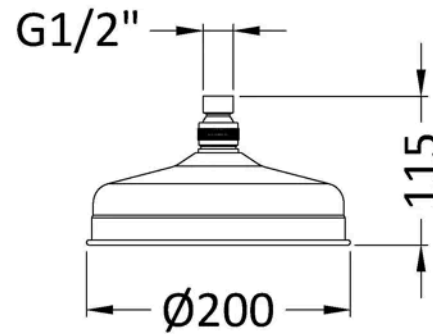

Sales Code: HEAD721

Barcode: 5056883702338

Brand: nuie

Description: Brushed Pewter 200mm Fixed Shower Head

Product Dimensions

Product	115 x 200 x 200mm (H x W x D)
Packaged	80 x 200 x 210mm (H x W x D)
Outer Box	435 x 225 x 450mm (H x W x D)
Nett Weight	0.3 kg
Packaged Weight	0.4 kg

Packaging Details

Label Size (mm)	50 x 100
Label Colour	White
Label Qty	2.0000

Product Details

Country of Origin	China
Product Material	Brass
Control Type	Not Applicable
WRAS Approved	No
Colour/Finish	Brushed Pewter
Mount Type	Surface/Wall
Easy Clean	No
TMV2 Approved	No
TMV3 Approved	No
Min Operating Pressure	0.5 Bar
Minimum Operation Pressure	1 Bar
No. Outlets	1.0000
Outlet Elbow Supplied	No