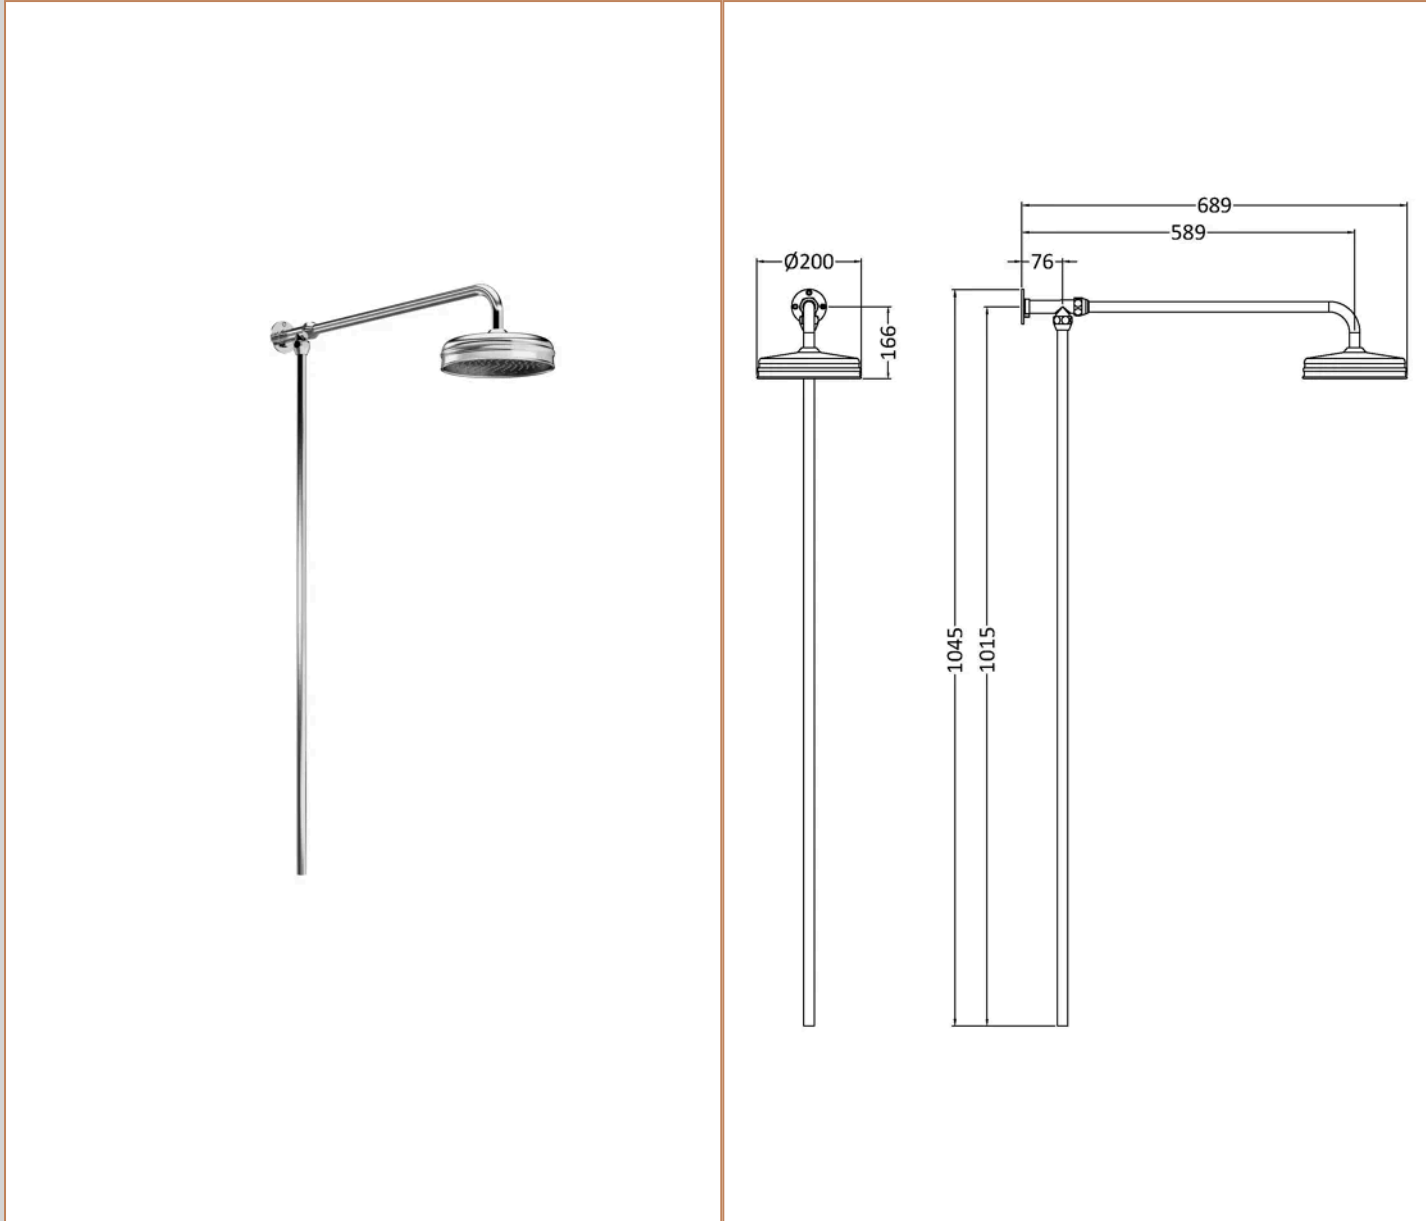

Sales Code: AM310

Barcode: 5056883706183

Brand: Hudson Reed

Description: Hudson Reed Chrome Rigid Riser Shower Kit

Product Dimensions

Product	1045 x 200 x 689mm (H x W x D)
Packaged	110 x 240 x 1100mm (H x W x D)
Nett Weight	5 kg
Packaged Weight	5 kg

Packaging Details

Label Size (mm)	50 x 100
Label Colour	White
Label Qty	2.0000

Product Details

Country of Origin	China
Product Material	Brass
Control Type	Not Applicable
WRAS Approved	No
Colour/Finish	Chrome
Mount Type	Surface/Wall
TMV2 Approved	No
TMV3 Approved	No
Pipe Size	18 mm
Min Operating Pressure	0.5 Bar
Minimum Operation Pressure	1 Bar
No. Outlets	1.0000
Outlet Elbow Supplied	No