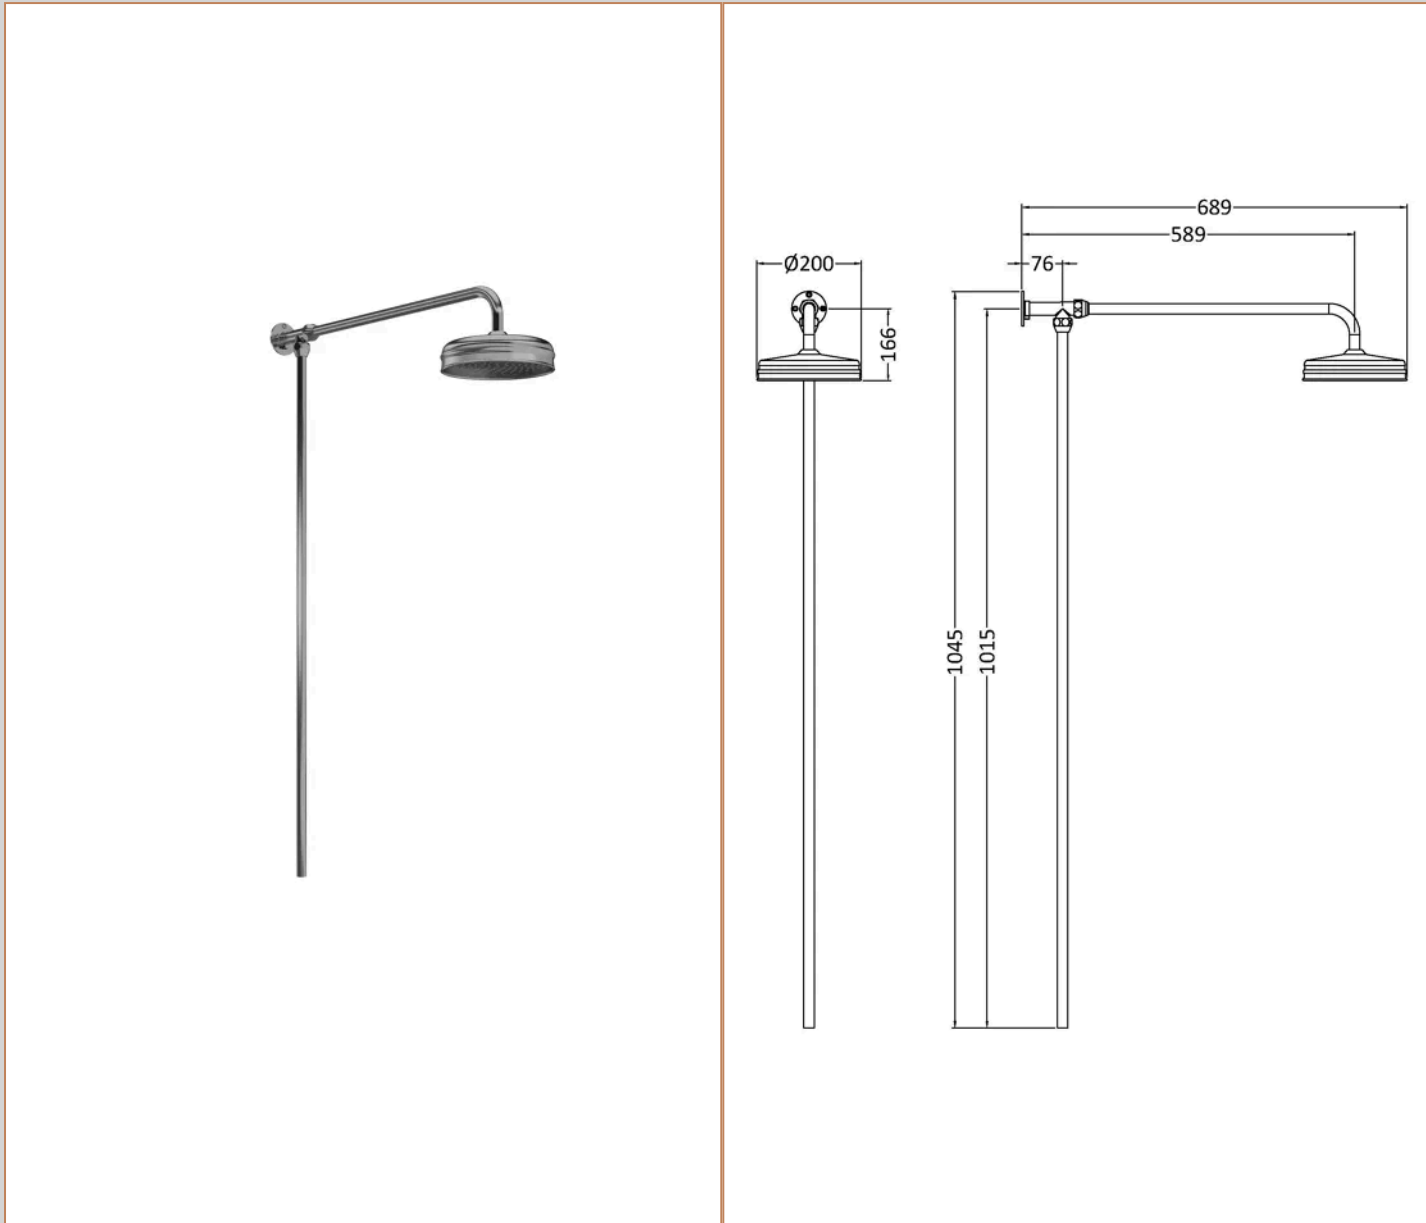

Sales Code: AM710

Barcode: 5056883706190

Brand: Hudson Reed

Description: Hudson Reed Brushed Pewter Rigid Riser Shower Kit

Product Dimensions

Product	1045 x 200 x 689mm (H x W x D)
Packaged	110 x 240 x 1100mm (H x W x D)
Nett Weight	5 kg
Packaged Weight	5 kg

Packaging Details

Label Size (mm)	50 x 100
Label Colour	White
Label Qty	2.0000

Product Details

Country of Origin	China
Product Material	Brass
Control Type	Not Applicable
WRAS Approved	No
Colour/Finish	Brushed Pewter
Mount Type	Surface/Wall
TMV2 Approved	No
TMV3 Approved	No
Pipe Size	18 mm
Min Operating Pressure	0.5 Bar
Minimum Operation Pressure	1 Bar
No. Outlets	1.0000
Outlet Elbow Supplied	No