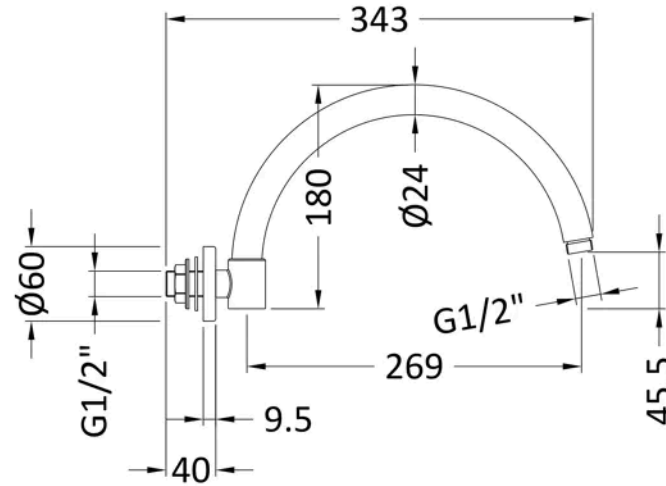

Sales Code: ARM806

Barcode: 5056883700457

Brand: Hudson Reed

Description: Brushed Brass Wall Mounted Shower Arm

Product Dimensions

Product	180 x 60 x 343mm (H x W x D)
Packaged	70 x 200 x 370mm (H x W x D)
Outer Box	370 x 430 x 400mm (H x W x D)
Nett Weight	0.76 kg
Packaged Weight	0.76 kg

Packaging Details

Label Size (mm)	50 x 100
Label Colour	White
Label Qty	2.0000

Product Details

Country of Origin	China
Product Material	Brass
Colour/Finish	Brushed Brass