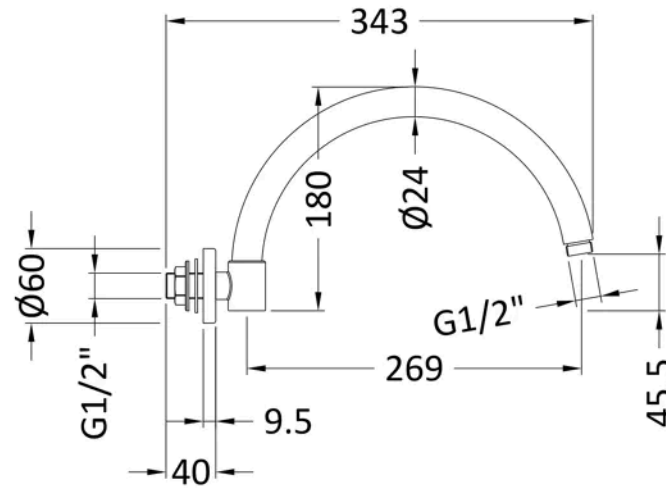

Sales Code: ARM706

Barcode: 5056883700440

Brand: Hudson Reed

Description: Brushed Pewter Wall Mounted Shower Arm

Product Dimensions

Product	180 x 60 x 343mm (H x W x D)
Packaged	70 x 200 x 370mm (H x W x D)
Outer Box	370 x 430 x 400mm (H x W x D)
Nett Weight	0.76 kg
Packaged Weight	0.76 kg

Packaging Details

Label Size (mm)	50 x 100
Label Colour	White
Label Qty	2.0000

Product Details

Country of Origin	China
Product Material	Brass
Colour/Finish	Brushed Pewter