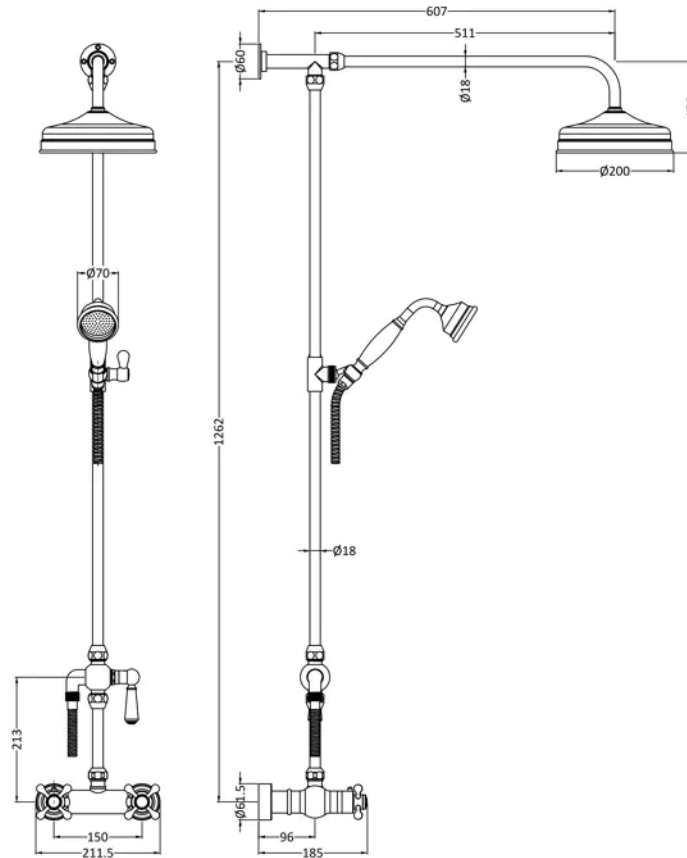

Sales Code:
A7117

Barcode: 5056462625508

Brand: Hudson
Reed

Description: Hudson Reed Shower Kits Traditional Thermostatic Shower Valve & Kit - Brushed Pewter

Product Dimensions

Product	1245 x 200 x 689mm (H x W x D)
Packaged	1082 x 130 x 75mm (H x W x D)
Nett Weight	7.02 kg
Packaged Weight	7.02 kg

Packaging Details

Label Size (mm)	50 x 100
Label Colour	White
Label Qty	1.0000

Product Details

Country of Origin	China
Product Material	Brass
Control Type	Manual
WRAS Approved	No
Valve/Cartridge Type	1/4 Turn
Colour/Finish	Brushed Pewter
Mount Type	Wall Hung
Style	Traditional
Handle Type	Crosshead
Easy Clean	No
TMV2 Approved	No
TMV3 Approved	No
Pipe Size	18 mm
Pipe Centres	150
Handset Included	Yes
Head Included	Yes
Hose Included	Yes
Hose Length	1500 mm
Min Operating Pressure	0.5 Bar
Minimum Operation Pressure	1 Bar
No. Outlets	1.0000
Valve / Cartridge Type	1/4 Turn