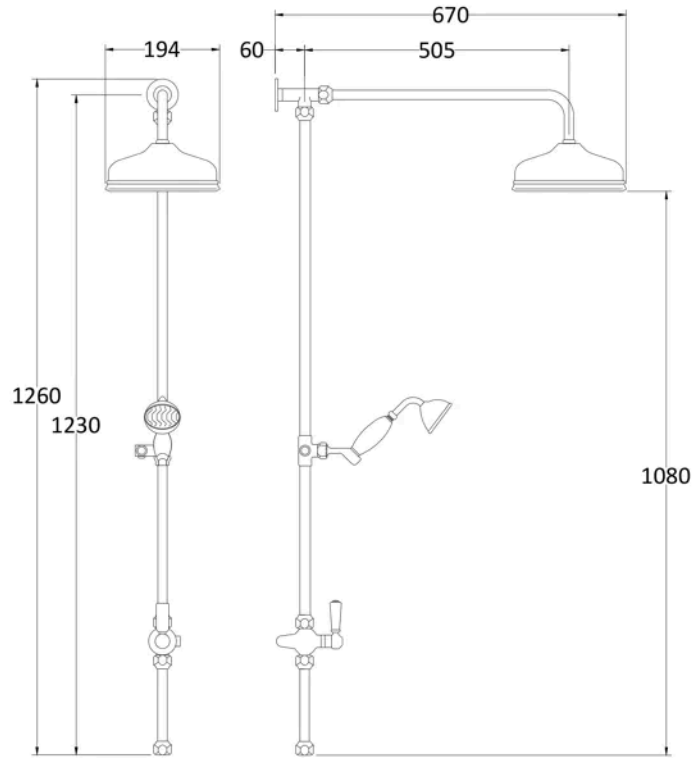

Sales Code: AM712

Barcode: 5056883700433

Brand: Hudson Reed

Description: Hudson Reed Brushed Pewter Rigid Riser Shower Kit With Handset

Product Dimensions

Product	1300 x 200 x 507mm (H x W x D)
Packaged	110 x 240 x 1100mm (H x W x D)
Nett Weight	4.7 kg
Packaged Weight	5.2 kg

Packaging Details

Label Size (mm)	50 x 100
Label Colour	White
Label Qty	2.0000

Product Details

Country of Origin	China
Product Material	Brass Abs
Control Type	Not Applicable
WRAS Approved	No
Colour/Finish	Brushed Pewter
Mount Type	Surface/Wall
Easy Clean	No
TMV2 Approved	No
TMV3 Approved	No
Pipe Size	18 mm
Hose Included	Yes
Hose Length	1500 mm
Min Operating Pressure	0.5 Bar
Minimum Operation Pressure	1 Bar
No. Outlets	2.0000
Outlet Elbow Supplied	No