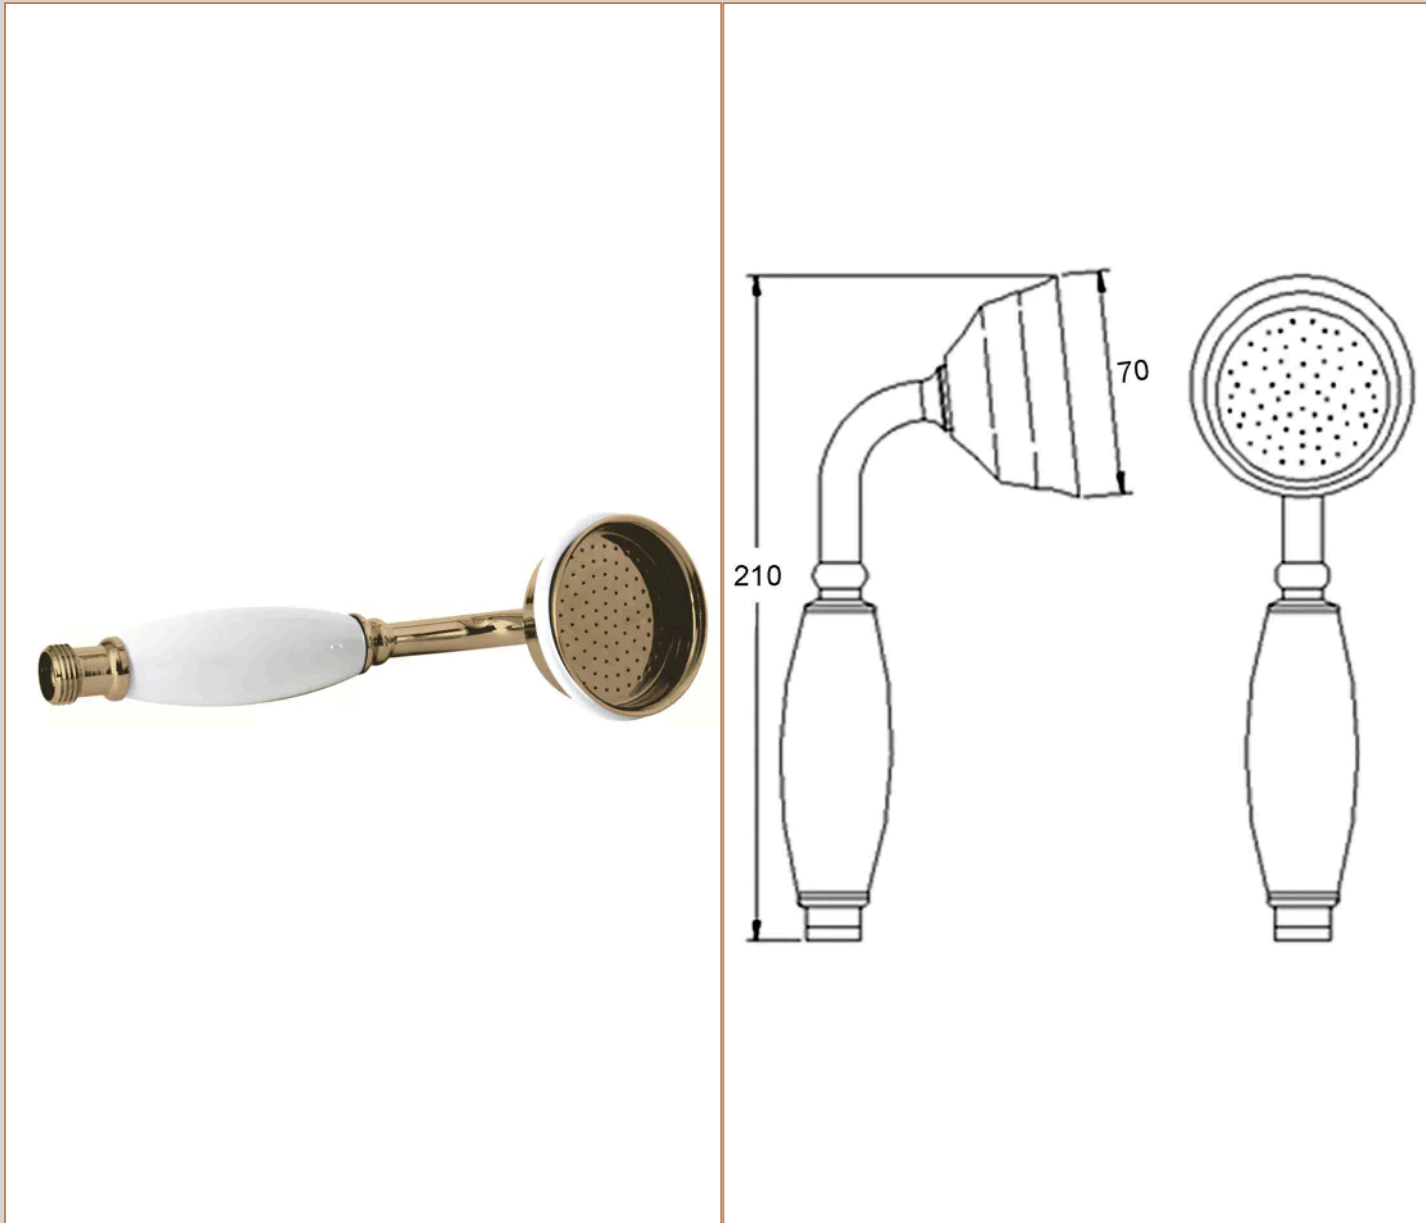

Sales Code: A8150G

Barcode: 5056883700402

Brand: nuie

Description: Traditional Brushed Brass Shower Handset

Product Dimensions

| | |
|-----------------|-------------------------------|
| Product | 210 x 70 x 95mm (H x W x D) |
| Packaged | 68 x 68 x 120mm (H x W x D) |
| Outer Box | 400 x 250 x 450mm (H x W x D) |
| Nett Weight | 0.28 kg |
| Packaged Weight | 0.28 kg |

Packaging Details

| | |
|-----------------|----------|
| Label Size (mm) | 50 x 100 |
| Label Colour | White |
| Label Qty | 2.0000 |

Product Details

| | |
|-------------------|---------------|
| Country of Origin | China |
| Product Material | Brass Ceramic |
| Colour/Finish | Brushed Brass |