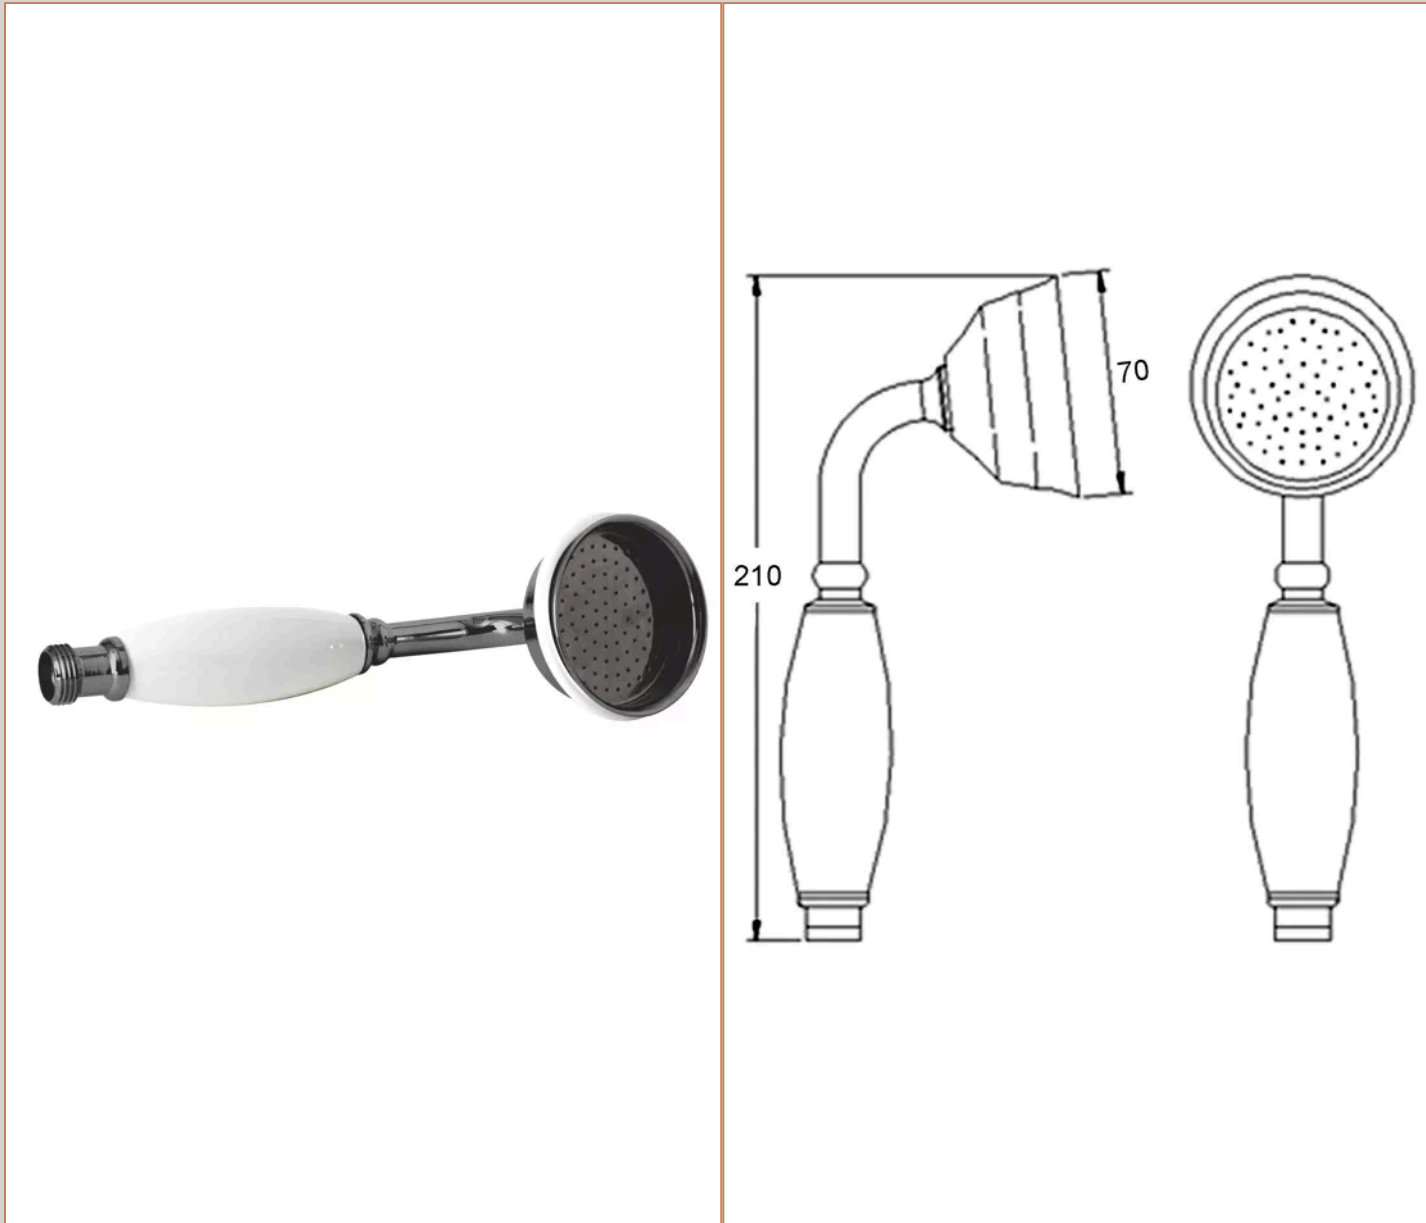

Sales Code: A7150G

Barcode: 5056883700372

Brand: nuie

Description: Traditional Brushed Pewter Shower Handset

Product Dimensions

Product	210 x 70 x 95mm (H x W x D)
Packaged	68 x 68 x 120mm (H x W x D)
Outer Box	400 x 250 x 450mm (H x W x D)
Nett Weight	0.28 kg
Packaged Weight	0.28 kg

Packaging Details

Label Size (mm)	50 x 100
Label Colour	White
Label Qty	2.0000

Product Details

Country of Origin	China
Product Material	Brass Ceramic
Colour/Finish	Brushed Pewter