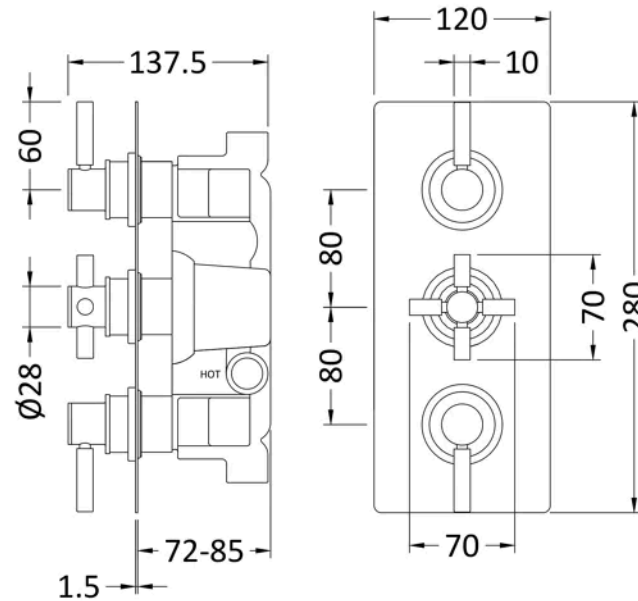

Sales Code: A3003

Barcode: 5055146120162

Brand: Hudson Reed

Description: Hudson Reed Tec Pura Chrome Triple Thermostatic Shower Valve

Product Dimensions

Product	280 x 80 x 136mm (H x W x D)
Packaged	110 x 250 x 320mm (H x W x D)
Outer Box	400 x 260 x 392mm (H x W x D)
Nett Weight	5.32 kg
Packaged Weight	5.32 kg

Packaging Details

Label Size (mm)	50 x 100
Label Colour	White
Label Qty	2.0000

Product Details

Country of Origin	China
Product Material	Brass Abs
Control Type	Manual
WRAS Approved	Yes
Valve/Cartridge Type	1/4 Turn
Colour/Finish	Chrome
Mount Type	Recessed/Wall
Style	Contemporary
Handle Type	Crosshead/Lever
TMV2 Approved	Yes
TMV3 Approved	No
Handset Included	No
Head Included	No
Min Operating Pressure	0.1 Bar
Minimum Operation Pressure	0 Bar
No. Outlets	2.0000
Outlet Elbow Supplied	No
Tmv2 Approval Number	2603035
Valve / Cartridge Type	1/4 Turn
Wras Approval No	250602040