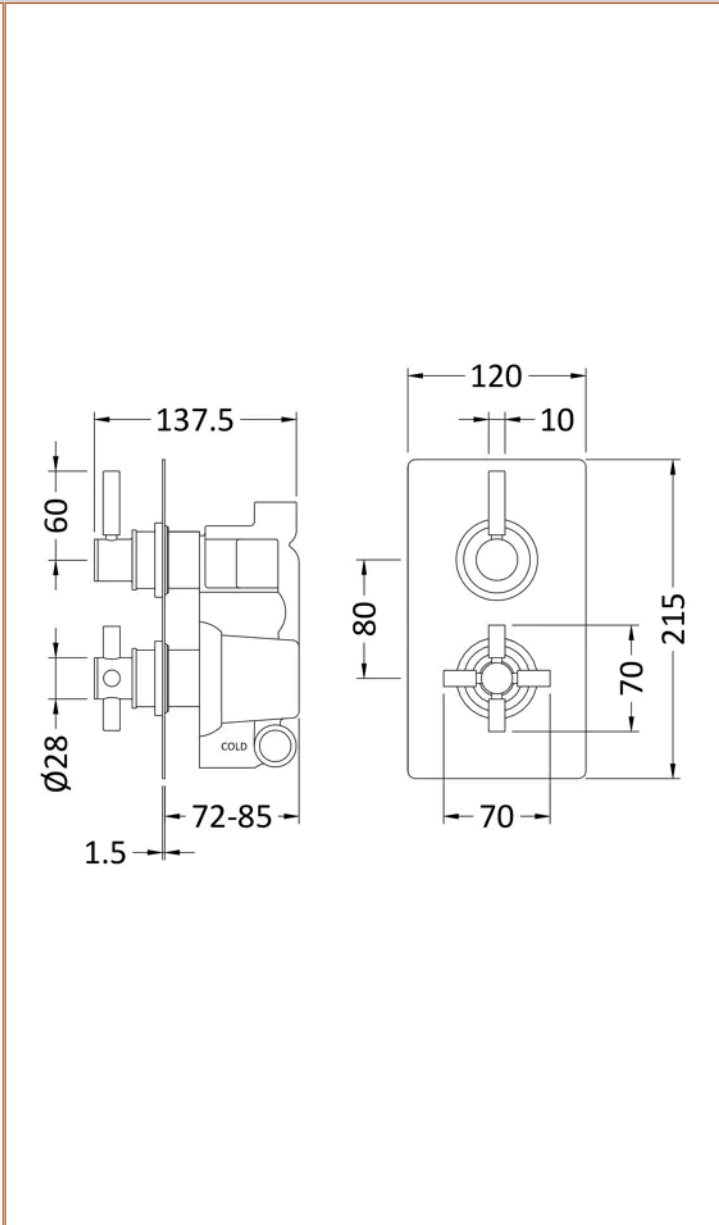

Sales Code: A3003V

Barcode: 5055146128632

Brand: Hudson Reed

Description: Hudson Reed Tec Pura Chrome Thermostatic Shower Valve

Product Dimensions

Product	215 x 120 x 137mm (H x W x D)
Packaged	110 x 240 x 250mm (H x W x D)
Outer Box	390 x 285 x 550mm (H x W x D)
Nett Weight	4.14 kg
Packaged Weight	4.14 kg

Packaging Details

Label Size (mm)	50 x 100
Label Colour	White
Label Qty	2.0000

Product Details

Country of Origin	China
Product Material	Brass Abs
Control Type	Manual
WRAS Approved	Yes
Valve/Cartridge Type	1/4 Turn
Colour/Finish	Chrome
Mount Type	Recessed/Wall
Style	Contemporary
Handle Type	Crosshead/Lever
TMV2 Approved	Yes
TMV3 Approved	No
Handset Included	No
Head Included	No
Min Operating Pressure	0.1 Bar
Minimum Operation Pressure	0 Bar
No. Outlets	1.0000
Outlet Elbow Supplied	No
Tmv2 Approval Number	2603035
Valve / Cartridge Type	1/4 Turn
Wras Approval No	250602040