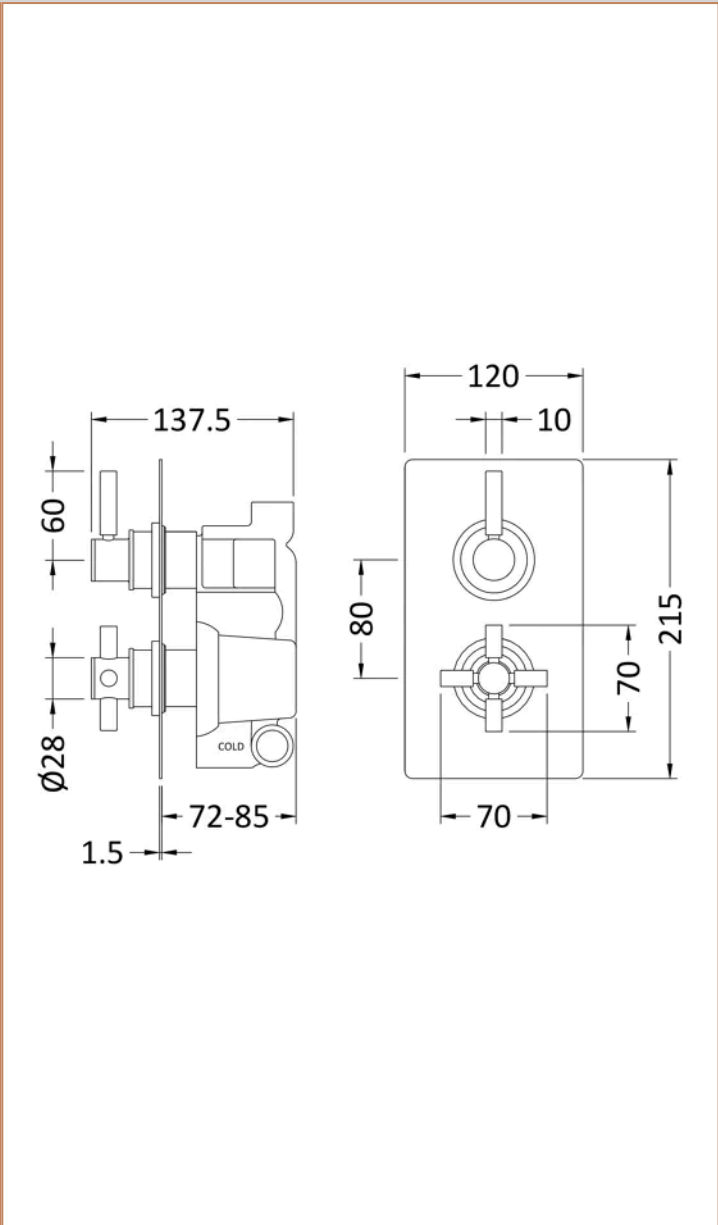

Sales Code: A3007

Barcode: 5055146136200

Brand: Hudson Reed

Description: Hudson Reed Tec Pura Chrome Dual Thermostatic Shower Valve With Diverter

Product Dimensions

Product	215 x 120 x 137mm (H x W x D)
Packaged	130 x 240 x 250mm (H x W x D)
Outer Box	390 x 285 x 550mm (H x W x D)
Nett Weight	4.71 kg
Packaged Weight	4.71 kg

Packaging Details

Label Size (mm)	50 x 100
Label Colour	White
Label Qty	2.0000

Product Details

Country of Origin	China
Product Material	Brass Abs
Control Type	Manual
WRAS Approved	Yes
Valve/Cartridge Type	1/4 Turn
Colour/Finish	Chrome
Mount Type	Recessed/Wall
Style	Contemporary
Handle Type	Crosshead/Lever
TMV2 Approved	Yes
TMV3 Approved	No
Pipe Size	15 mm & 22 mm
Handset Included	No
Head Included	No
Min Operating Pressure	0.5 Bar
Minimum Operation Pressure	1 Bar
No. Outlets	2.0000
Outlet Elbow Supplied	No
Tmv2 Approval Number	2603035
Valve / Cartridge Type	1/4 Turn
Wras Approval No	250602040