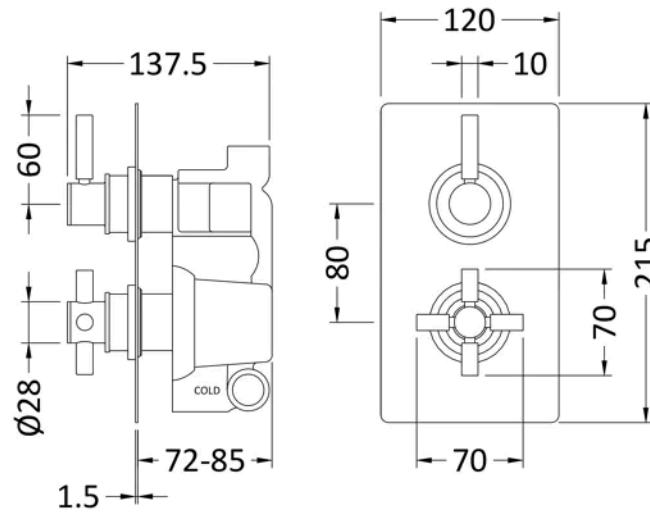

**Sales Code:** A4007

**Barcode:** 5056462673752

**Brand:** Hudson Reed

**Description:** Hudson Reed Tec Pura Matt Black Dual Thermostatic Shower Valve With Diverter

### Product Dimensions

Product	215 x 120 x 137mm (H x W x D)
Packaged	130 x 240 x 250mm (H x W x D)
Outer Box	390 x 285 x 550mm (H x W x D)
Nett Weight	4.71 kg
Packaged Weight	4.71 kg

### Packaging Details

Label Size (mm)	50 x 100
Label Colour	White
Label Qty	2.0000

### Product Details

Country of Origin	China
Product Material	Brass Abs
Control Type	Manual
WRAS Approved	Yes
Valve/Cartridge Type	1/4 Turn
Colour/Finish	Matt Black
Mount Type	Recessed/Wall
Style	Contemporary
Handle Type	Crosshead/Lever
TMV2 Approved	Yes
TMV3 Approved	No
Pipe Size	15 mm & 22 mm
Handset Included	No
Head Included	No
Min Operating Pressure	0.5 Bar
Minimum Operation Pressure	1 Bar
No. Outlets	2.0000
Outlet Elbow Supplied	No
Tmv2 Approval Number	2603035
Valve / Cartridge Type	1/4 Turn
Wras Approval No	250602040