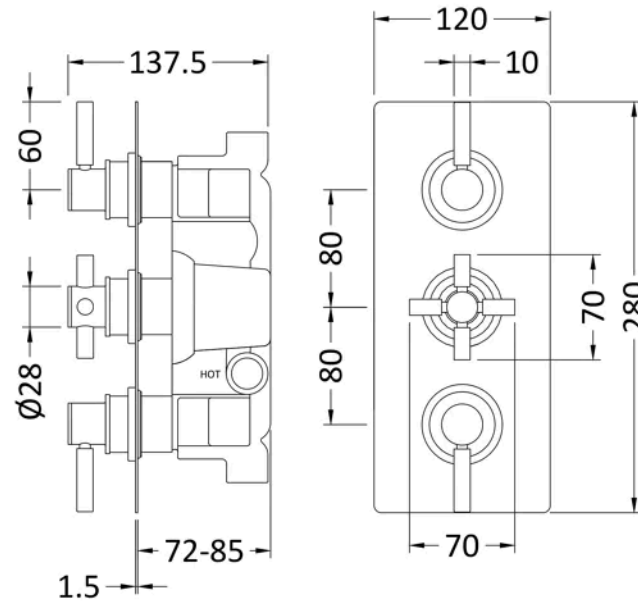

**Sales Code:** A4023

**Barcode:** 5056462673783

**Brand:** Hudson Reed

**Description:** Hudson Reed Tec Pura Matt Black Triple Thermostatic Shower Valve With Diverter

### Product Dimensions

Product	280 x 80 x 136mm (H x W x D)
Packaged	110 x 255 x 350mm (H x W x D)
Outer Box	420 x 520 x 330mm (H x W x D)
Nett Weight	5.77 kg
Packaged Weight	5.77 kg

### Packaging Details

Label Size (mm)	50 x 100
Label Colour	White
Label Qty	2.0000

### Product Details

Country of Origin	China
Product Material	Brass Abs
Control Type	Manual
WRAS Approved	Yes
Valve/Cartridge Type	1/4 Turn
Colour/Finish	Matt Black
Mount Type	Recessed/Wall
Style	Contemporary
Handle Type	Crosshead/Lever
TMV2 Approved	Yes
TMV3 Approved	No
Pipe Size	15 mm & 22 mm
Handset Included	No
Head Included	No
Min Operating Pressure	0.5 Bar
Minimum Operation Pressure	1 Bar
No. Outlets	3.0000
Outlet Elbow Supplied	No
Tmv2 Approval Number	2603035
Valve / Cartridge Type	1/4 Turn
Wras Approval No	250602040