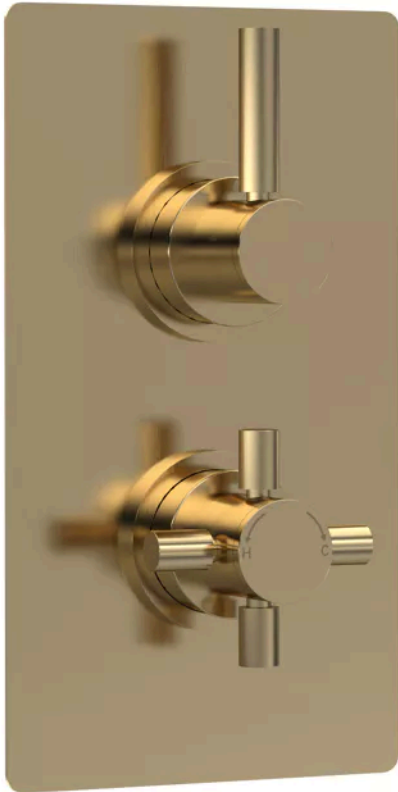

Sales Code:
A8007

Barcode: 5056462673912

Brand: Hudson
Reed

Description: Hudson Reed Tec Pura Brushed Brass Thermostatic Shower Valve Dual Function With Diverter

Product Dimensions

Product	215 x 120 x 137mm (H x W x D)
Packaged	130 x 240 x 250mm (H x W x D)
Outer Box	390 x 285 x 550mm (H x W x D)
Nett Weight	4.71 kg
Packaged Weight	4.71 kg

Packaging Details

Label Size (mm)	50 x 100
Label Colour	White
Label Qty	2.0000

Product Details

Country of Origin	China
Product Material	Brass Abs
Control Type	Manual
WRAS Approved	Yes
Valve/Cartridge Type	1/4 Turn
Colour/Finish	Brushed Brass
Mount Type	Recessed/Wall
Style	Contemporary
Handle Type	Crosshead/Lever
TMV2 Approved	Yes
TMV3 Approved	No
Pipe Size	15 mm & 22 mm
Handset Included	No
Head Included	No
Min Operating Pressure	0.5 Bar
Minimum Operation Pressure	1 Bar
No. Outlets	2.0000
Outlet Elbow Supplied	No
Tmv2 Approval Number	2603035
Valve / Cartridge Type	1/4 Turn
Wras Approval No	250602040