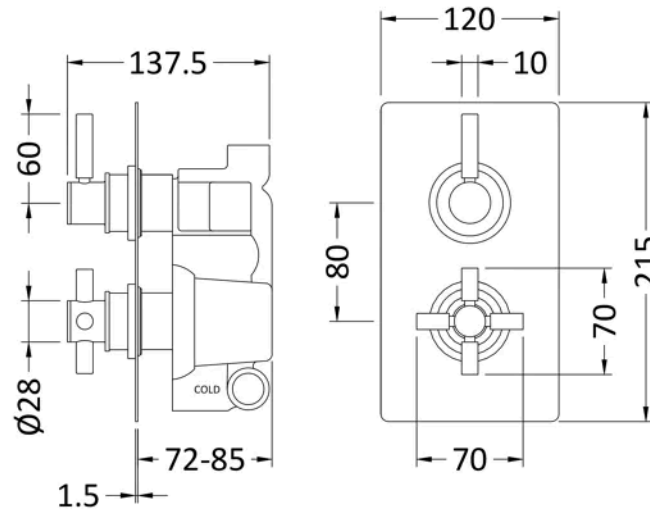

Sales Code:
A8007

Barcode: 5056462673912

Brand: Hudson
Reed

Description: Hudson Reed Tec Pura Brushed Brass Thermostatic Shower Valve Dual Function With Diverter

Product Dimensions

Product	215 x 120 x 137mm (H x W x D)
Packaged	130 x 240 x 250mm (H x W x D)
Outer Box	390 x 285 x 550mm (H x W x D)
Nett Weight	4.71 kg
Packaged Weight	4.71 kg

Packaging Details

Label Size (mm)	50 x 100
Label Colour	White
Label Qty	2.0000

Product Details

Country of Origin	China
Product Material	Brass Abs
Control Type	Manual
WRAS Approved	Yes
Valve/Cartridge Type	1/4 Turn
Colour/Finish	Brushed Brass
Mount Type	Recessed/Wall
Style	Contemporary
Handle Type	Crosshead/Lever
TMV2 Approved	Yes
TMV3 Approved	No
Pipe Size	15 mm & 22 mm
Handset Included	No
Head Included	No
Min Operating Pressure	0.5 Bar
Minimum Operation Pressure	1 Bar
No. Outlets	2.0000
Outlet Elbow Supplied	No
Tmv2 Approval Number	2603035
Valve / Cartridge Type	1/4 Turn
Wras Approval No	250602040