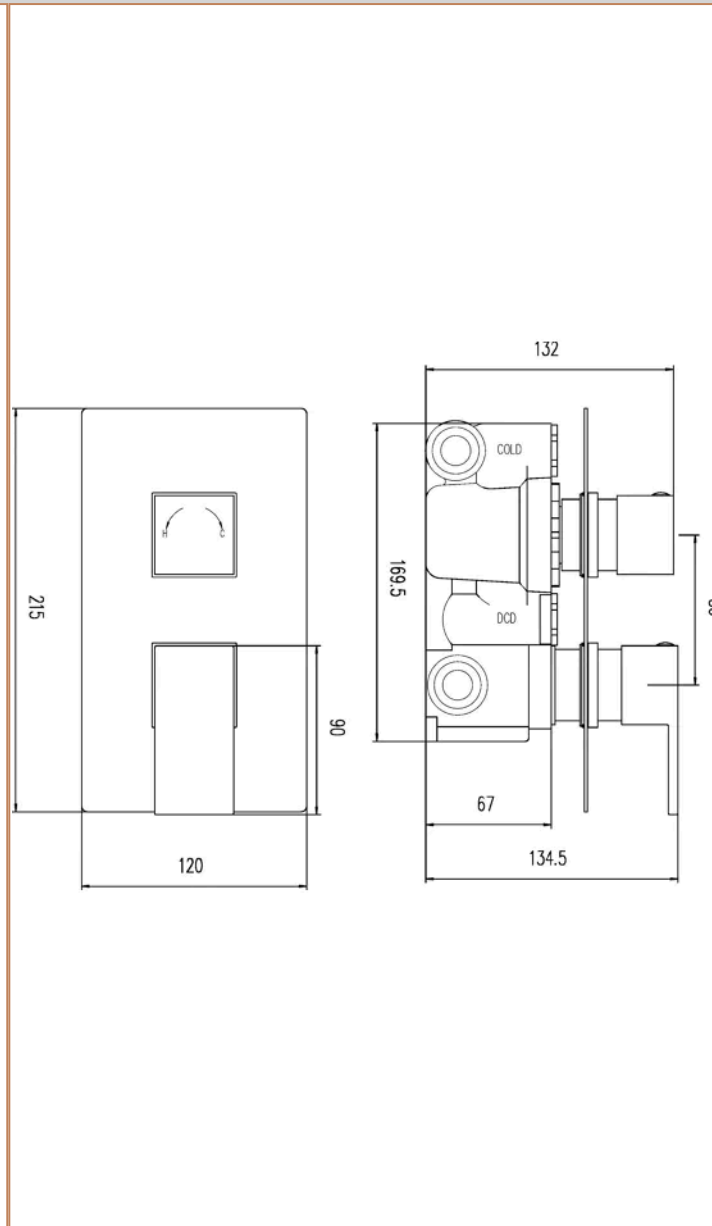

Sales Code: ART3210

Barcode: 5055146198864

Brand: Hudson Reed

Description: Hudson Reed Art Chrome Twin Thermostatic Shower Valve

Product Dimensions

Product	215 x 120 x 135mm (H x W x D)
Packaged	110 x 240 x 250mm (H x W x D)
Outer Box	370 x 500 x 275mm (H x W x D)
Nett Weight	2.64 kg
Packaged Weight	2.64 kg

Packaging Details

Label Size (mm)	50 x 100
Label Colour	White
Label Qty	2.0000

Product Details

Country of Origin	United Kingdom
Product Material	Brass Abs
Control Type	Manual
WRAS Approved	Yes
Valve/Cartridge Type	1/4 Turn
Colour/Finish	Chrome
Mount Type	Recessed/Wall
Style	Contemporary
Handle Type	Lever/Square
TMV2 Approved	Yes
TMV3 Approved	No
Handset Included	No
Head Included	No
Min Operating Pressure	0.1 Bar
Minimum Operation Pressure	0 Bar
No. Outlets	1.0000
Outlet Elbow Supplied	No
Tmv2 Approval Number	2603035
Valve / Cartridge Type	1/4 Turn
Wras Approval No	250602040