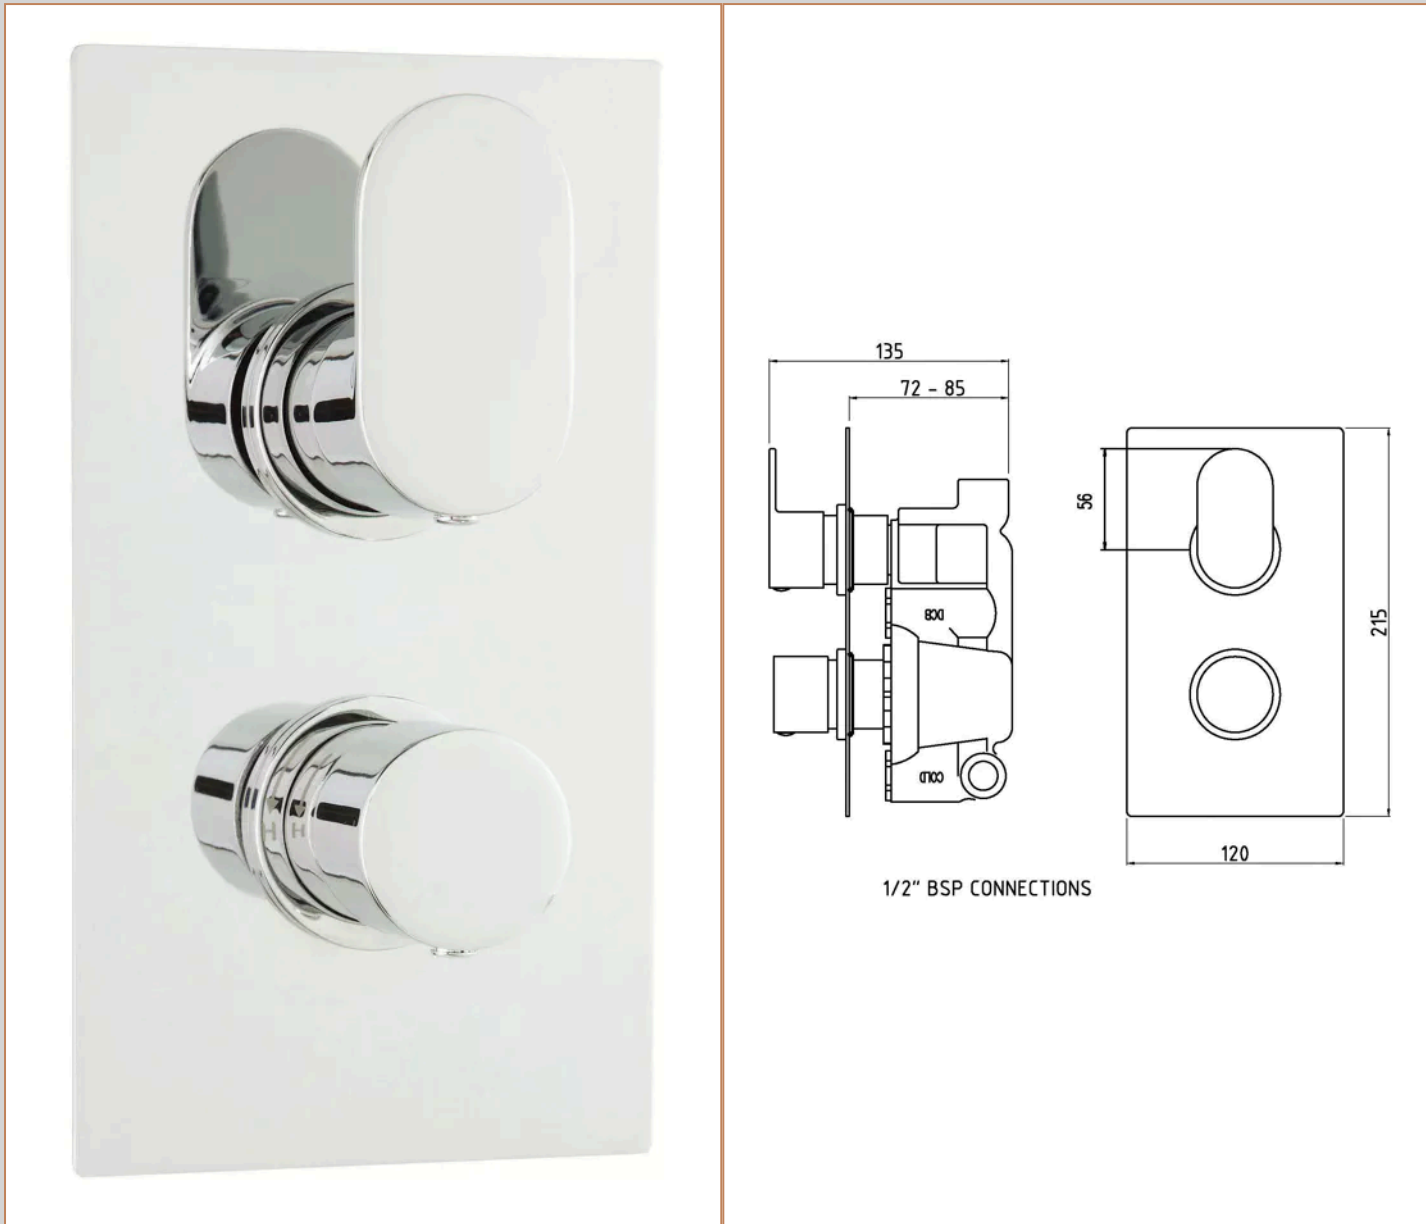

**Sales Code:** REI3607

**Barcode:** 5055275832943

**Brand:** Hudson Reed

**Description:** Hudson Reed Chrome Dual Shower Valve With Diverter

### Product Dimensions

Product	215 x 120 x 135mm (H x W x D)
Packaged	130 x 240 x 250mm (H x W x D)
Outer Box	420 x 290 x 500mm (H x W x D)
Nett Weight	2.9 kg
Packaged Weight	2.9 kg

### Packaging Details

Label Size (mm)	50 x 100
Label Colour	White
Label Qty	1.0000

### Product Details

Country of Origin	United Kingdom
Product Material	Brass Abs
Control Type	Manual
WRAS Approved	Yes
Valve/Cartridge Type	1/4 Turn
Colour/Finish	Chrome
Mount Type	Wall Hung
Style	Contemporary
Handle Type	Lever/Round
TMV2 Approved	Yes
TMV3 Approved	No
Pipe Size	22 mm (3/4" BSP)
Pipe Centres	125
Handset Included	No
Head Included	No
Min Operating Pressure	0.5 Bar
Minimum Operation Pressure	1 Bar
No. Outlets	2.0000
Tmv2 Approval Number	2603035
Valve / Cartridge Type	1/4 Turn
Wras Approval No	250602040