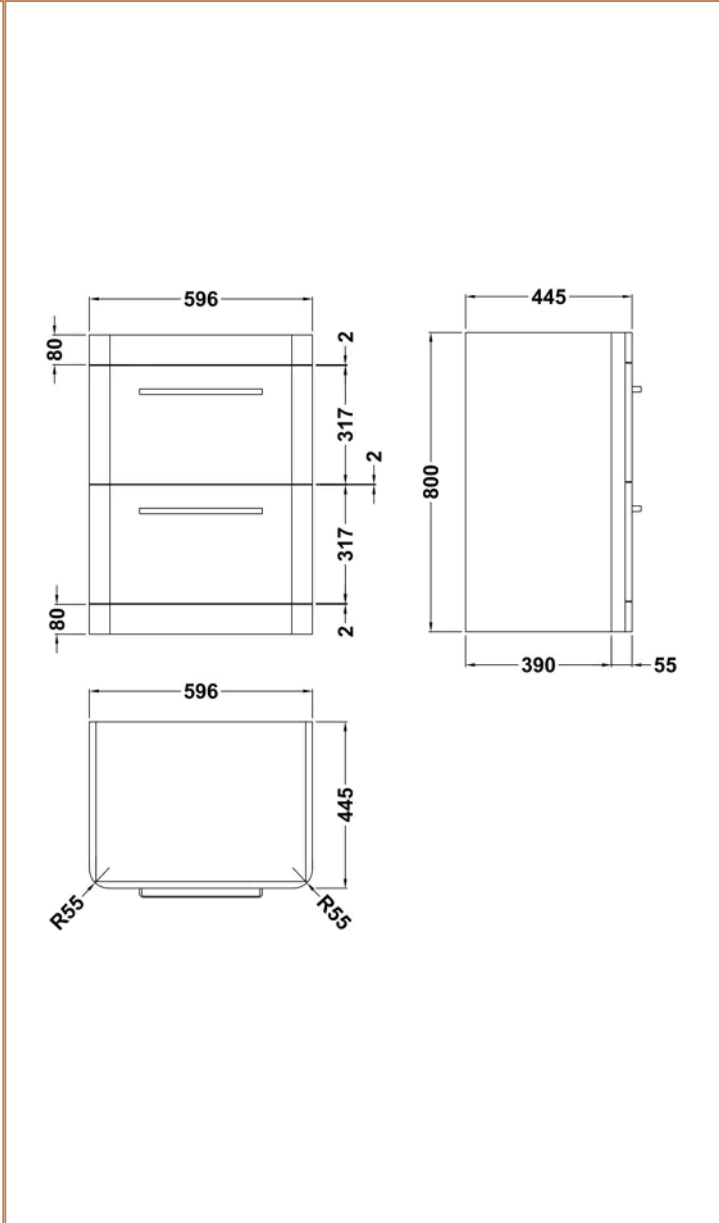

**Sales Code:**  
SOL101A

**Barcode:** 5056211888307

**Brand:** Hudson  
Reed

**Description:** Hudson Reed Solar 600mm 2 Drawer Pure White Floor Standing Cabinet With Basin

Product Dimensions	
Product	840 x 607 x 450mm (H x W x D)
Nett Weight	43.2 kg
Packaged Weight	0.1 kg
Product Details	
Country of Origin	Republic of Ireland
Product Material	Mdf Vinyl Smooth Matt
Colour/Finish	Pure White
Mount Type	Floor
Style	Contemporary
Handle Type	D Shape
Construction Method	Cam & Wood Dowel
Construction Type	Rigid
Drawer Type	80mm High Metal S/C Inc Gallery
Fsc Certified	Yes
Handles Included	Yes
Inner Bowl Depth	315 mm
Inner Bowl Height	110 mm
Inner Bowl Width	550 mm
Leg Set Included	No
Legs Included	No
Material Thickness	18 mm
No. Drawers	2
No. Of Tapholes	1
Number Of Bowls	1
Overflow Cover Included	Yes
Overflow Included	Yes
Tap Included	No
Waste Included	No
Waste Shroud	Yes

### Product Dimensions

Product	460 x 600 x 157mm (H x W x D)
Packaged	470 x 640 x 167mm (H x W x D)
Nett Weight	12.82 kg
Packaged Weight	12.82 kg

### Product Details

Country of Origin	China
Product Material	Vitreous China
Colour/Finish	White
Style	Contemporary
Ce Certified	Yes
Inner Bowl Height	110 mm
No. Of Tapholes	1
Number Of Bowls	1
Overflow Included	Yes
Tap Included	No
Waste Included	No

**Sales Code:** CUR133

**Barcode:** 5056211817819

**Brand:** Hudson Reed

**Description:** Hudson Reed 600mm 2 Drawer Floor Standing Vanity Unit

**Product Dimensions**

Product	800 x 596 x 445mm (H x W x D)
Packaged	870 x 670 x 510mm (H x W x D)
Nett Weight	31.5 kg
Packaged Weight	32.5 kg