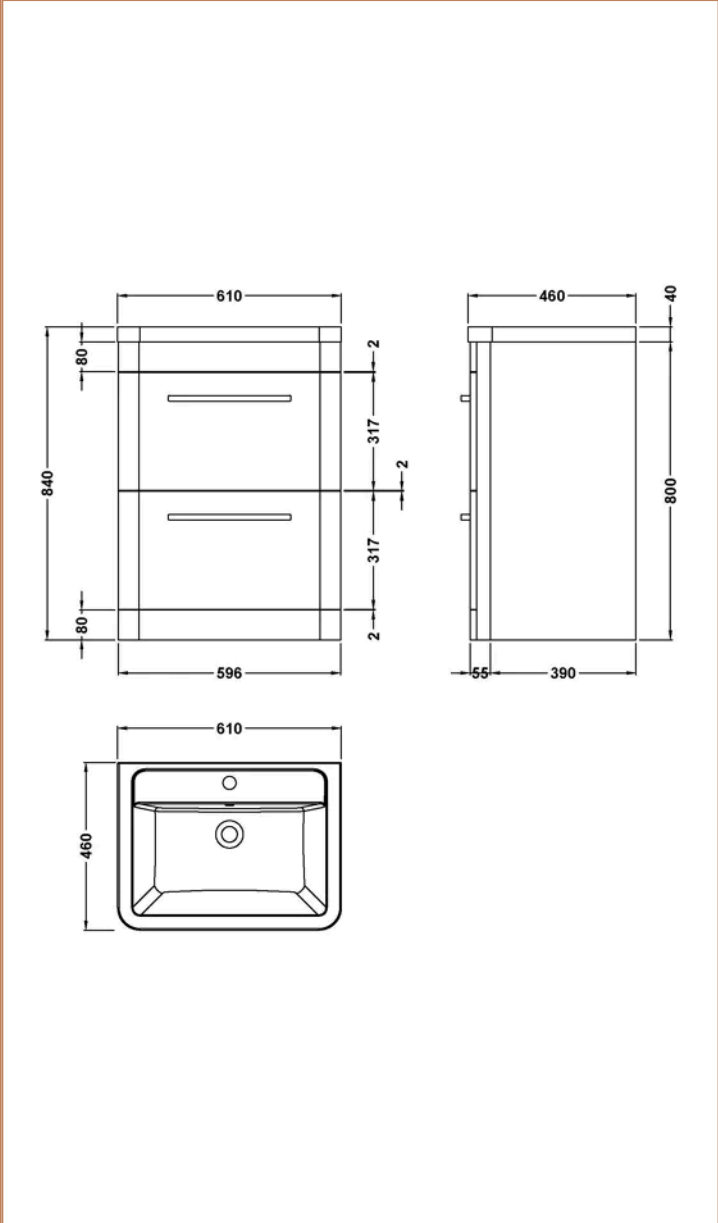

**Sales Code:**  
SOL101A

**Barcode:** 5056211888307

**Brand:** Hudson  
Reed

**Description:** Hudson Reed Solar 600mm 2 Drawer Pure White Floor Standing Cabinet With Basin

Product Dimensions	
Product	840 x 607 x 450mm (H x W x D)
Nett Weight	43.2 kg
Packaged Weight	0.1 kg
Product Details	
Country of Origin	Republic of Ireland
Product Material	Mdf Vinyl Smooth Matt
Colour/Finish	Pure White
Mount Type	Floor
Style	Contemporary
Handle Type	D Shape
Construction Method	Cam & Wood Dowel
Construction Type	Rigid
Drawer Type	80mm High Metal S/C Inc Gallery
Fsc Certified	Yes
Handles Included	Yes
Inner Bowl Depth	315 mm
Inner Bowl Height	110 mm
Inner Bowl Width	550 mm
Leg Set Included	No
Legs Included	No
Material Thickness	18 mm
No. Drawers	2
No. Of Tapholes	1
Number Of Bowls	1
Overflow Cover Included	Yes
Overflow Included	Yes
Tap Included	No
Waste Included	No
Waste Shroud	Yes

### Product Dimensions

Product	460 x 600 x 157mm (H x W x D)
Packaged	470 x 640 x 167mm (H x W x D)
Nett Weight	12.82 kg
Packaged Weight	12.82 kg

### Product Details

Country of Origin	China
Product Material	Vitreous China
Colour/Finish	White
Style	Contemporary
Ce Certified	Yes
Inner Bowl Height	110 mm
No. Of Tapholes	1
Number Of Bowls	1
Overflow Included	Yes
Tap Included	No
Waste Included	No

**Sales Code:** CUR133

**Barcode:** 5056211817819

**Brand:** Hudson Reed

**Description:** Hudson Reed 600mm 2 Drawer Floor Standing Vanity Unit

**Product Dimensions**

Product	800 x 596 x 445mm (H x W x D)
Packaged	870 x 670 x 510mm (H x W x D)
Nett Weight	31.5 kg
Packaged Weight	32.5 kg