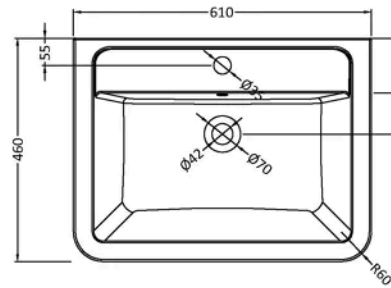

**Sales Code:**  
SOL101A

**Barcode:** 5056211888307

**Brand:** Hudson  
Reed

**Description:** Hudson Reed Solar 600mm 2 Drawer Pure White Floor Standing Cabinet With Basin

Product Dimensions	
Product	840 x 607 x 450mm (H x W x D)
Nett Weight	43.2 kg
Packaged Weight	0.1 kg
Product Details	
Country of Origin	Republic of Ireland
Product Material	Mdf Vinyl Smooth Matt
Colour/Finish	Pure White
Mount Type	Floor
Style	Contemporary
Handle Type	D Shape
Construction Method	Cam & Wood Dowel
Construction Type	Rigid
Drawer Type	80mm High Metal S/C Inc Gallery
Fsc Certified	Yes
Handles Included	Yes
Inner Bowl Depth	315 mm
Inner Bowl Height	110 mm
Inner Bowl Width	550 mm
Leg Set Included	No
Legs Included	No
Material Thickness	18 mm
No. Drawers	2
No. Of Tapholes	1
Number Of Bowls	1
Overflow Cover Included	Yes
Overflow Included	Yes
Tap Included	No
Waste Included	No
Waste Shroud	Yes

### Product Dimensions

Product	460 x 600 x 157mm (H x W x D)
Packaged	470 x 640 x 167mm (H x W x D)
Nett Weight	12.82 kg
Packaged Weight	12.82 kg

### Product Details

Country of Origin	China
Product Material	Vitreous China
Colour/Finish	White
Style	Contemporary
Ce Certified	Yes
Inner Bowl Height	110 mm
No. Of Tapholes	1
Number Of Bowls	1
Overflow Included	Yes
Tap Included	No
Waste Included	No

**Sales Code:** CUR133

**Barcode:** 5056211817819

**Brand:** Hudson Reed

**Description:** Hudson Reed 600mm 2 Drawer Floor Standing Vanity Unit

**Product Dimensions**

Product	800 x 596 x 445mm (H x W x D)
Packaged	870 x 670 x 510mm (H x W x D)
Nett Weight	31.5 kg
Packaged Weight	32.5 kg