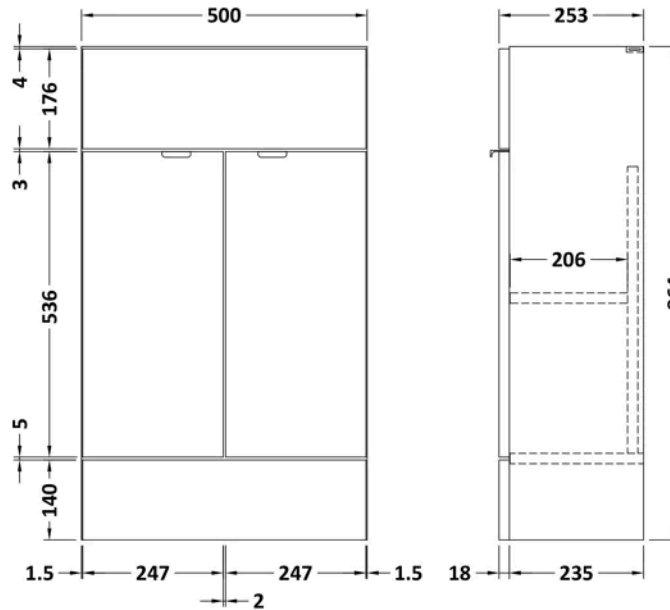

Sales Code:
OFF3205

Barcode: 5056817733728

Brand: Hudson
Reed

Description: Hudson Reed Fusion 500mm Pebble Grey Floor Standing Compact Vanity Unit and Laminate Worktop

Product Dimensions

Product	864 x 500 x 255mm (H x W x D)
Packaged	290 x 525 x 900mm (H x W x D)
Nett Weight	15 kg
Packaged Weight	15.5 kg

Product Details

Country of Origin	United Kingdom
Product Material	Mfc Smooth Matt
Colour/Finish	Pebble Grey
Mount Type	Floor
Style	Contemporary
Handle Type	Finger Pull
Construction Method	Cam & Wood Dowel
Construction Type	Rigid
Fsc Certified	Yes
Handles Included	Yes
Material Thickness	18 mm
No. Doors	2
Waste Shroud	No