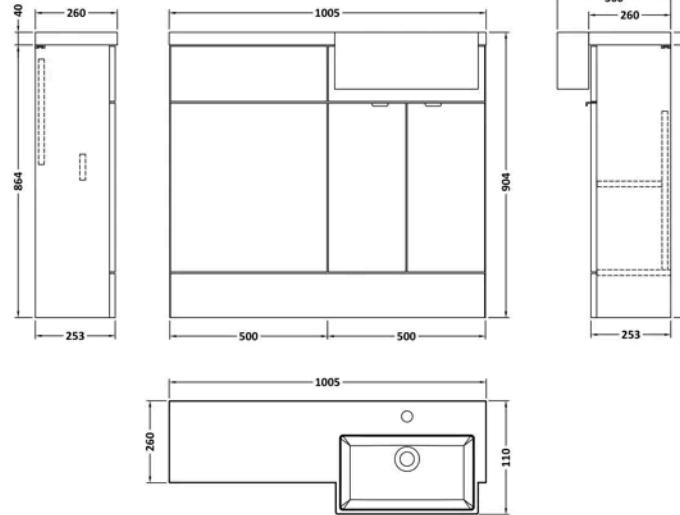

### Product Dimensions

Product	904 x 1003 x 355mm (H x W x D)
Packaged	550 x 550 x 550mm (H x W x D)
Nett Weight	0.1 kg
Packaged Weight	0.1 kg

### Product Details

Country of Origin	China
Product Material	Mfc Smooth Matt
Colour/Finish	Pebble Grey
Mount Type	Floor
Style	Contemporary
Handle Type	Finger Pull
Construction Method	Cam & Wood Dowel
Construction Type	Rigid
Fsc Certified	Yes
Handles Included	Yes
Inner Bowl Height	103 mm
Leg Set Included	No
Legs Included	No
Material Thickness	18 mm
No. Doors	2
No. Of Tapholes	1
No. Shelves	1
Number Of Bowls	1
Number Of Shelves	1
Overflow Included	Yes
Tap Included	No
Waste Included	No
Waste Shroud	No

Product	864 x 500 x 255mm (H x W x D)
Packaged	290 x 525 x 900mm (H x W x D)
Nett Weight	15 kg
Packaged Weight	15.5 kg

**Product Details**

Country of Origin	United Kingdom
Product Material	Mfc Smooth Matt
Colour/Finish	Pebble Grey
Mount Type	Floor
Style	Contemporary
Handle Type	Finger Pull
Construction Method	Cam & Wood Dowel
Construction Type	Rigid
Fsc Certified	Yes
Handles Included	Yes
Material Thickness	18 mm
No. Doors	2
Waste Shroud	No

### Product Dimensions

Product	864 x 500 x 255mm (H x W x D)
Packaged	290 x 525 x 900mm (H x W x D)
Nett Weight	11.5 kg
Packaged Weight	12 kg