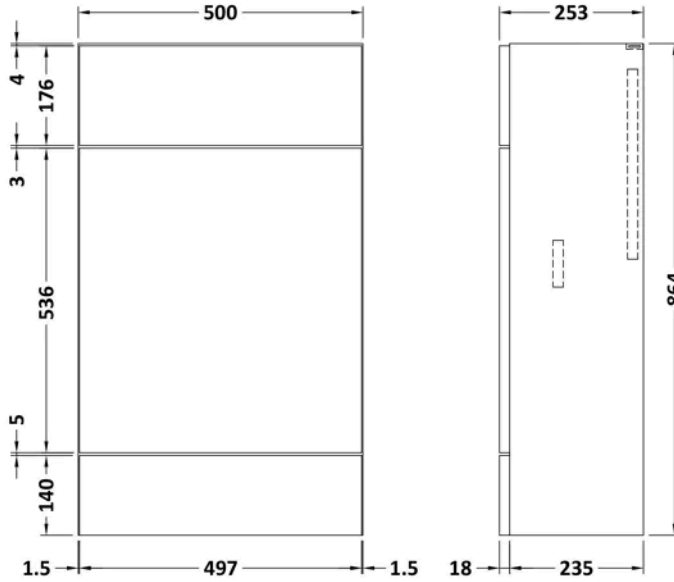

### Product Dimensions

Product	904 x 1003 x 355mm (H x W x D)
Packaged	550 x 550 x 550mm (H x W x D)
Nett Weight	0.1 kg
Packaged Weight	0.1 kg

### Product Details

Country of Origin	China
Product Material	Mfc Smooth Matt
Colour/Finish	Pebble Grey
Mount Type	Floor
Style	Contemporary
Handle Type	Finger Pull
Construction Method	Cam & Wood Dowel
Construction Type	Rigid
Fsc Certified	Yes
Handles Included	Yes
Inner Bowl Height	103 mm
Leg Set Included	No
Legs Included	No
Material Thickness	18 mm
No. Doors	2
No. Of Tapholes	1
No. Shelves	1
Number Of Bowls	1
Number Of Shelves	1
Overflow Included	Yes
Tap Included	No
Waste Included	No
Waste Shroud	No

Product	864 x 500 x 255mm (H x W x D)
Packaged	290 x 525 x 900mm (H x W x D)
Nett Weight	15 kg
Packaged Weight	15.5 kg

**Product Details**

Country of Origin	United Kingdom
Product Material	Mfc Smooth Matt
Colour/Finish	Pebble Grey
Mount Type	Floor
Style	Contemporary
Handle Type	Finger Pull
Construction Method	Cam & Wood Dowel
Construction Type	Rigid
Fsc Certified	Yes
Handles Included	Yes
Material Thickness	18 mm
No. Doors	2
Waste Shroud	No

### Product Dimensions

Product	864 x 500 x 255mm (H x W x D)
Packaged	290 x 525 x 900mm (H x W x D)
Nett Weight	11.5 kg
Packaged Weight	12 kg