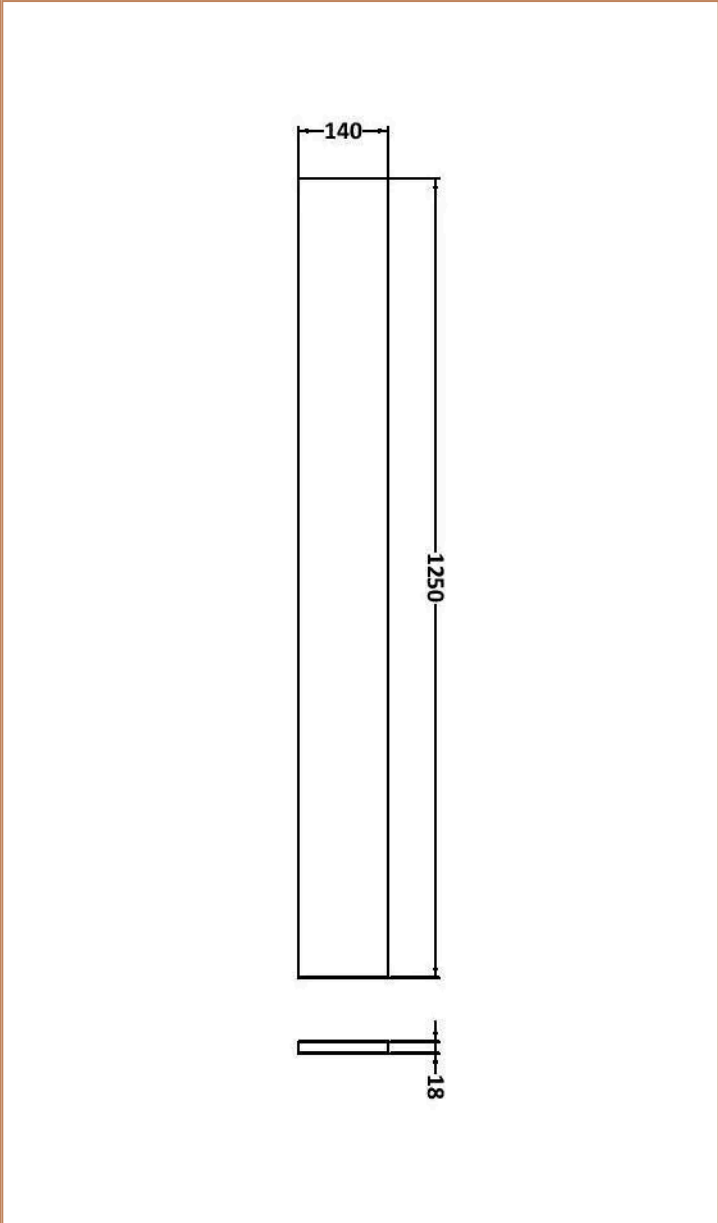

### Product Dimensions

Product	904 x 1003 x 355mm (H x W x D)
Packaged	550 x 550 x 550mm (H x W x D)
Nett Weight	0.1 kg
Packaged Weight	0.1 kg

### Product Dimensions

Product	864 x 500 x 255mm (H x W x D)
Packaged	290 x 525 x 900mm (H x W x D)
Nett Weight	11.5 kg
Packaged Weight	12 kg

**Sales Code:** OFF3291

**Barcode:** 5056817733766

**Brand:** Hudson Reed

**Description:** Hudson Reed Fusion 145x18mm Pebble Grey MFC Woodgrain Continuous Plinth

**Product Dimensions**

Product	1250 x 145 x 18mm (H x W x D)
Packaged	20 x 150 x 1260mm (H x W x D)
Nett Weight	2 kg
Packaged Weight	2 kg