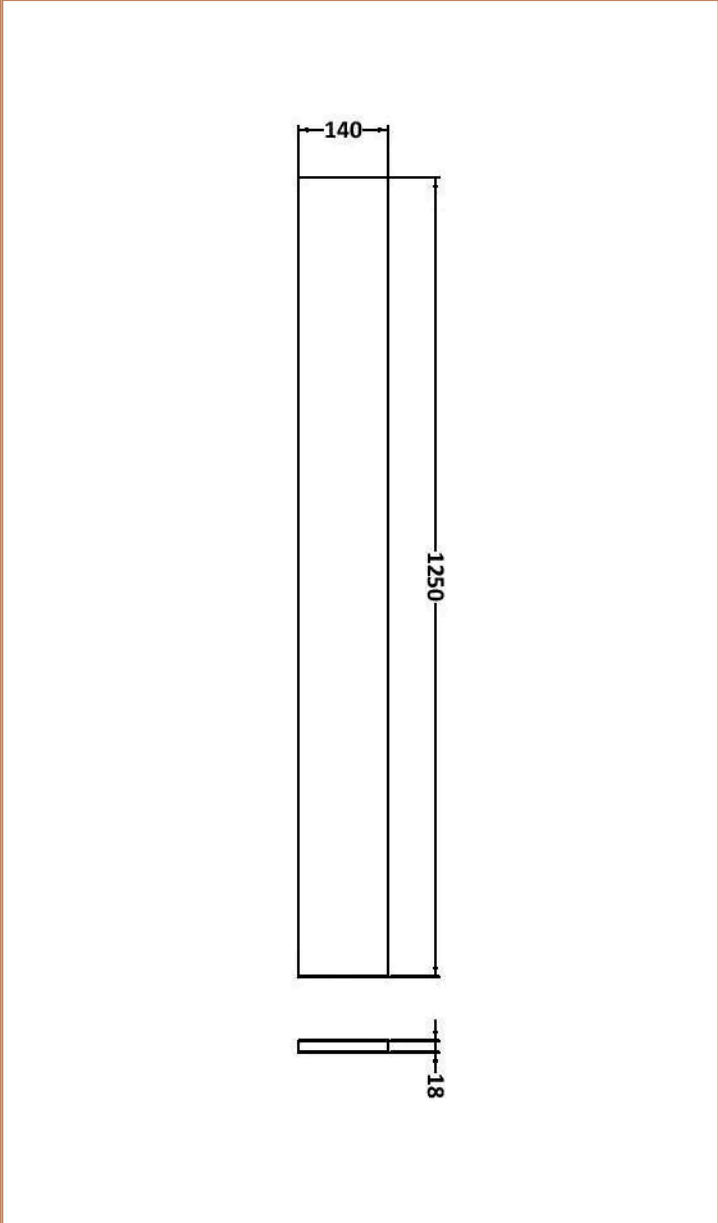

Sales Code:
OFF3091

Barcode: 5056678437124

Brand: Hudson
Reed

Description: Hudson Reed Fusion 145x18mm Bleached Oak MFC Woodgrain Continuous Plinth

Product Dimensions	
Product	1250 x 145 x 18mm (H x W x D)
Packaged	20 x 150 x 1260mm (H x W x D)
Nett Weight	2 kg
Packaged Weight	2 kg
Product Details	
Country of Origin	United Kingdom
Product Material	Mfc Textured Woodgrain
Colour/Finish	Bleached Oak
Style	Contemporary
Fsc Certified	Yes
Material Thickness	18 mm

Sales Code:
PMB512R

Barcode: 5056211880035

Brand: Hudson
Reed

Description: Hudson Reed 1 Tap Hole 1000mm Round Right Hand Polymarble Semi-Recessed Basin

Product Dimensions

Nett Weight	15 kg
Packaged Weight	15 kg