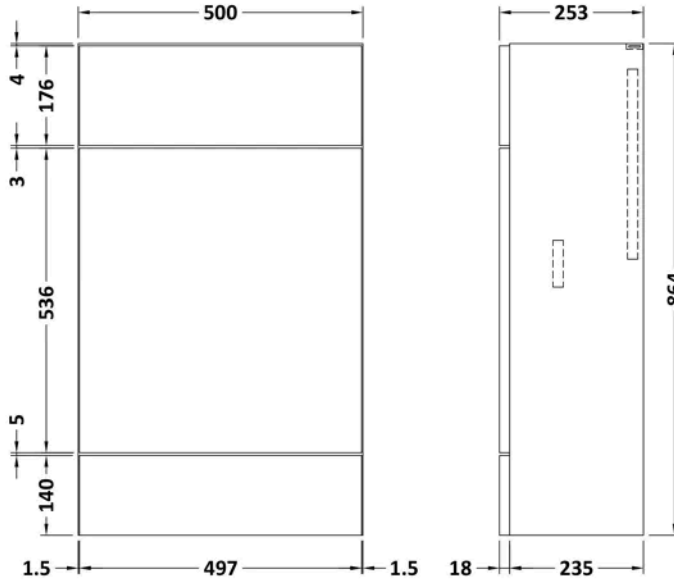

Product Details

Country of Origin	United Kingdom
Product Material	Mfc Textured Woodgrain
Colour/Finish	Bleached Oak
Mount Type	Floor
Style	Contemporary
Handle Type	Finger Pull
Construction Method	Cam & Wood Dowel
Construction Type	Rigid
Fsc Certified	Yes
Handles Included	Yes
Inner Bowl Height	135 mm
Leg Set Included	No
Legs Included	No
Material Thickness	18 mm
No. Doors	2
No. Of Tapholes	1
No. Shelves	1
Number Of Bowls	1
Number Of Shelves	1
Overflow Included	Yes
Tap Included	No
Waste Included	No
Waste Shroud	No

Sales Code:
OFF3005

Barcode: 5056678436769

Brand: Hudson
Reed

Description: Hudson Reed Fusion 500mm Bleached Oak Floor Standing Compact Vanity Unit and Laminate Worktop

Product Dimensions

Product	864 x 500 x 255mm (H x W x D)
Packaged	290 x 525 x 900mm (H x W x D)
Nett Weight	15 kg
Packaged Weight	15.5 kg

Sales Code: OFF3045

Barcode: 5056678436998

Brand: Hudson Reed

Description: Hudson Reed Fusion 500mm Bleached Oak Floor Standing Compact WC Unit

Product Dimensions

Product	864 x 500 x 255mm (H x W x D)
Packaged	290 x 525 x 900mm (H x W x D)
Nett Weight	11.5 kg
Packaged Weight	12 kg

Sales Code:
PMB512R

Barcode: 5056211880035

Brand: Hudson
Reed

Description: Hudson Reed 1 Tap Hole 1000mm Round Right Hand Polymarble Semi-Recessed Basin

Product Dimensions

Nett Weight	15 kg
Packaged Weight	15 kg