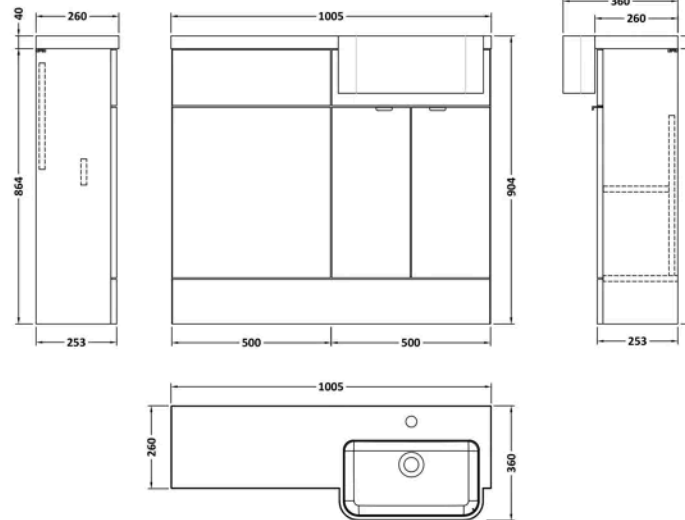

Sales Code:
CBI3045

Barcode: 5056678453896

Brand: Hudson
Reed

Description: Hudson Reed Fusion 1000mm Right-Hand 2 Door Bleached Oak Floor Standing Combination Unit With Basin

Product Dimensions

Product	904 x 1003 x 355mm (H x W x D)
Packaged	550 x 550 x 550mm (H x W x D)
Nett Weight	43.5 kg
Packaged Weight	44.5 kg

Product Details

Country of Origin	United Kingdom
Product Material	Mfc Textured Woodgrain
Colour/Finish	Bleached Oak
Mount Type	Floor
Style	Contemporary
Handle Type	Finger Pull
Construction Method	Cam & Wood Dowel
Construction Type	Rigid
Fsc Certified	Yes
Handles Included	Yes
Inner Bowl Height	135 mm
Leg Set Included	No
Legs Included	No
Material Thickness	18 mm
No. Doors	2
No. Of Tapholes	1
No. Shelves	1
Number Of Bowls	1
Number Of Shelves	1
Overflow Included	Yes
Tap Included	No
Waste Included	No
Waste Shroud	No

Sales Code:
OFF3005

Barcode: 5056678436769

Brand: Hudson
Reed

Description: Hudson Reed Fusion 500mm Bleached Oak Floor Standing Compact Vanity Unit and Laminate Worktop

Product Dimensions

Product	864 x 500 x 255mm (H x W x D)
Packaged	290 x 525 x 900mm (H x W x D)
Nett Weight	15 kg
Packaged Weight	15.5 kg

Sales Code: OFF3045

Barcode: 5056678436998

Brand: Hudson Reed

Description: Hudson Reed Fusion 500mm Bleached Oak Floor Standing Compact WC Unit

Product Dimensions

Product	864 x 500 x 255mm (H x W x D)
Packaged	290 x 525 x 900mm (H x W x D)
Nett Weight	11.5 kg
Packaged Weight	12 kg