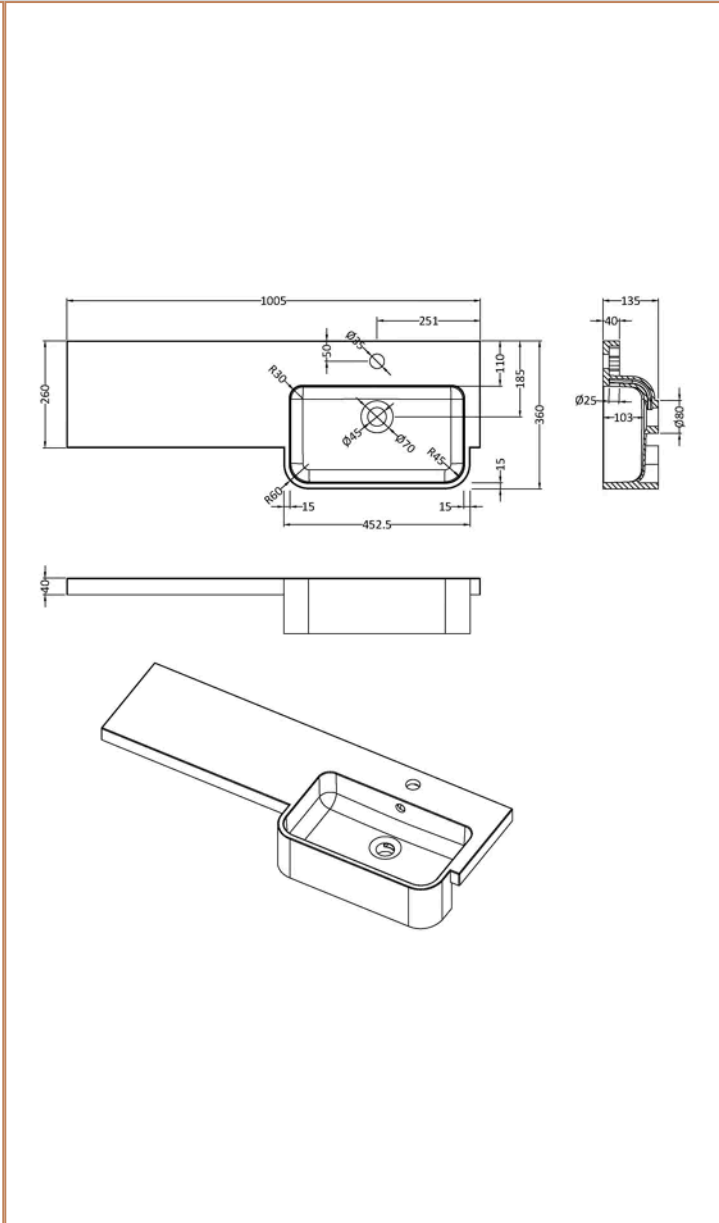

Product Details

Country of Origin	United Kingdom
Product Material	Mfc Textured Woodgrain
Colour/Finish	Bleached Oak
Mount Type	Floor
Style	Contemporary
Handle Type	Finger Pull
Construction Method	Cam & Wood Dowel
Construction Type	Rigid
Fsc Certified	Yes
Handles Included	Yes
Inner Bowl Height	135 mm
Leg Set Included	No
Legs Included	No
Material Thickness	18 mm
No. Doors	2
No. Of Tapholes	1
No. Shelves	1
Number Of Bowls	1
Number Of Shelves	1
Overflow Included	Yes
Tap Included	No
Waste Included	No
Waste Shroud	No

Sales Code:
OFF3091

Barcode: 5056678437124

Brand: Hudson
Reed

Description: Hudson Reed Fusion 145x18mm Bleached Oak MFC Woodgrain Continuous Plinth

Product Dimensions	
Product	1250 x 145 x 18mm (H x W x D)
Packaged	20 x 150 x 1260mm (H x W x D)
Nett Weight	2 kg
Packaged Weight	2 kg
Product Details	
Country of Origin	United Kingdom
Product Material	Mfc Textured Woodgrain
Colour/Finish	Bleached Oak
Style	Contemporary
Fsc Certified	Yes
Material Thickness	18 mm

Sales Code:
PMB512R

Barcode: 5056211880035

Brand: Hudson
Reed

Description: Hudson Reed 1 Tap Hole 1000mm Round Right Hand Polymarble Semi-Recessed Basin

Product Dimensions

Nett Weight	15 kg
Packaged Weight	15 kg