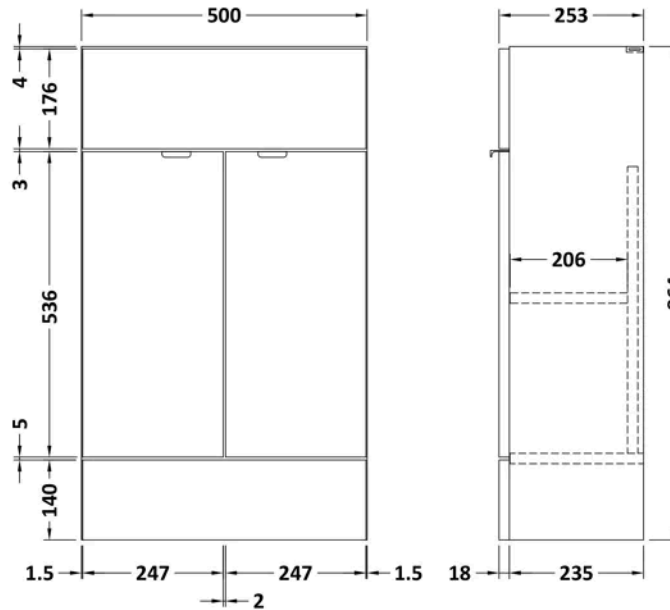

Sales Code:
CBI3045

Barcode: 5056678453896

Brand: Hudson
Reed

Description: Hudson Reed Fusion 1000mm Right-Hand 2 Door Bleached Oak Floor Standing Combination Unit With Basin

Product Dimensions

Product	904 x 1003 x 355mm (H x W x D)
Packaged	550 x 550 x 550mm (H x W x D)
Nett Weight	43.5 kg
Packaged Weight	44.5 kg

Product Details

Country of Origin	United Kingdom
Product Material	Mfc Textured Woodgrain
Colour/Finish	Bleached Oak
Mount Type	Floor
Style	Contemporary
Handle Type	Finger Pull
Construction Method	Cam & Wood Dowel
Construction Type	Rigid
Fsc Certified	Yes
Handles Included	Yes
Inner Bowl Height	135 mm
Leg Set Included	No
Legs Included	No
Material Thickness	18 mm
No. Doors	2
No. Of Tapholes	1
No. Shelves	1
Number Of Bowls	1
Number Of Shelves	1
Overflow Included	Yes
Tap Included	No
Waste Included	No
Waste Shroud	No

Sales Code:
OFF3005

Barcode: 5056678436769

Brand: Hudson
Reed

Description: Hudson Reed Fusion 500mm Bleached Oak Floor Standing Compact Vanity Unit and Laminate Worktop

Product Dimensions

Product	864 x 500 x 255mm (H x W x D)
Packaged	290 x 525 x 900mm (H x W x D)
Nett Weight	15 kg
Packaged Weight	15.5 kg

Sales Code: OFF3045

Barcode: 5056678436998

Brand: Hudson Reed

Description: Hudson Reed Fusion 500mm Bleached Oak Floor Standing Compact WC Unit

Product Dimensions

Product	864 x 500 x 255mm (H x W x D)
Packaged	290 x 525 x 900mm (H x W x D)
Nett Weight	11.5 kg
Packaged Weight	12 kg