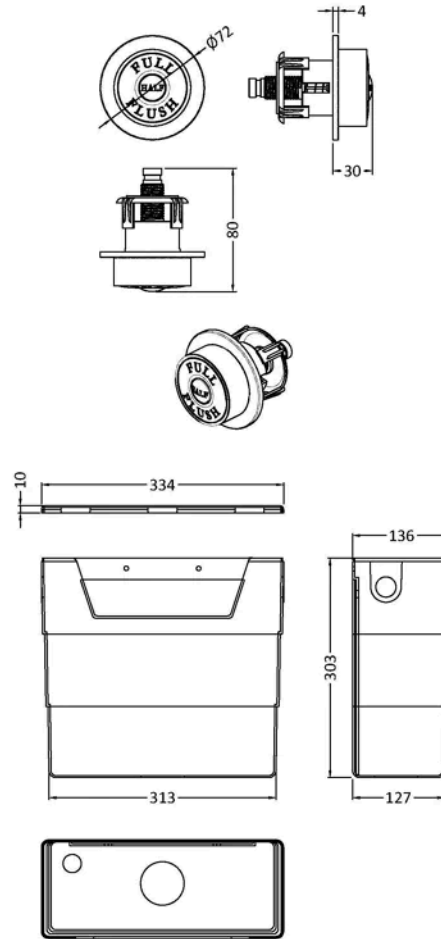

Sales Code: XTY6T01

Barcode: 5056211899655

Brand: Hudson Reed

Description: Concealed Cistern With Chrome Traditional Dual Flush Plate

Product Dimensions

Product	334 x 303 x 136mm (H x W x D)
Packaged	320 x 145 x 345mm (H x W x D)
Nett Weight	2.5 kg
Packaged Weight	2.5 kg

Product Dimensions

Product	72 x 72 x 85mm (H x W x D)
Packaged	80 x 155 x 50mm (H x W x D)
Nett Weight	0.2 kg
Packaged Weight	0.2 kg

Packaging Details

Label Size (mm)	50 x 100
Label Colour	White
Label Qty	1.0000

Description: Dual Flush Concealed Cistern with Chrome Flush Button

Product Dimensions

Product	334 x 303 x 136mm (H x W x D)
Packaged	320 x 145 x 345mm (H x W x D)
Nett Weight	1.8 kg
Packaged Weight	2 kg

Packaging Details

Label Size (mm)	50 x 100
Label Colour	White
Label Qty	2.0000

Product Details

Country of Origin	China
Product Material	Polyethylene
Colour/Finish	Chrome
Style	Contemporary
Ce Certified	Yes
Ukca Certified	Yes