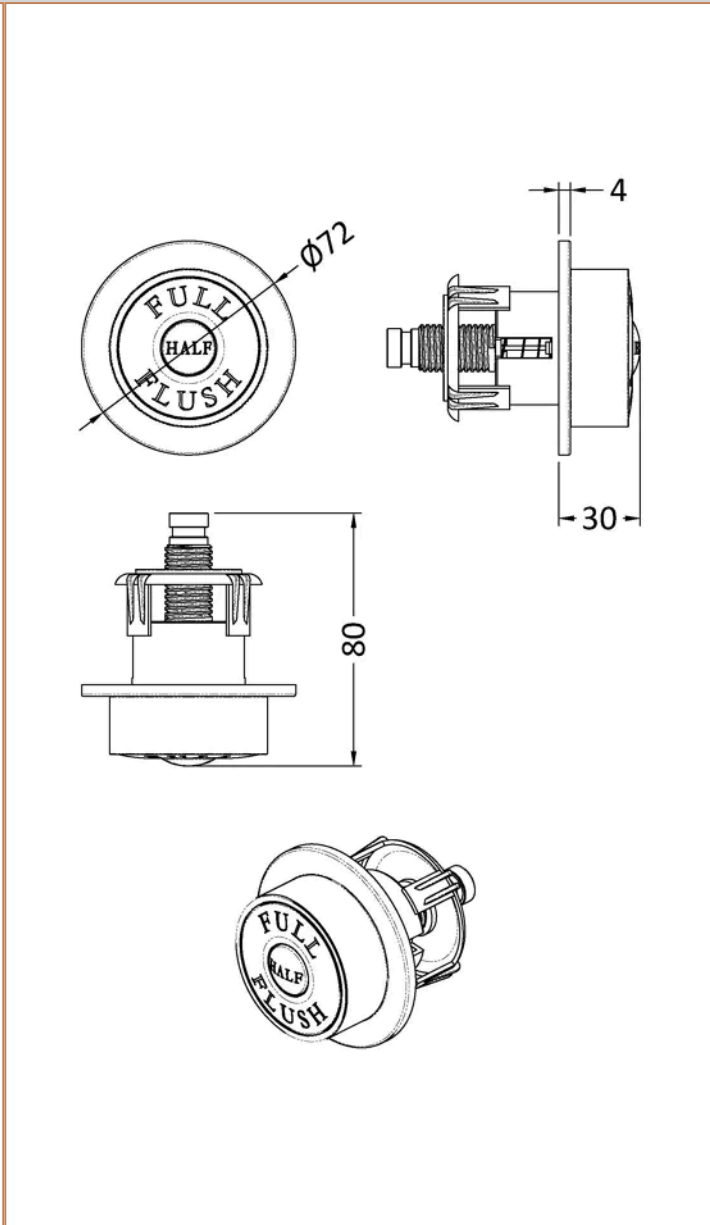

Product Dimensions

Product	72 x 72 x 85mm (H x W x D)
Packaged	80 x 155 x 50mm (H x W x D)
Nett Weight	0.2 kg
Packaged Weight	0.2 kg

Packaging Details

Label Size (mm)	50 x 100
Label Colour	White
Label Qty	1.0000

Product Details

Country of Origin	United Kingdom
Product Material	Abs
Colour/Finish	Chrome
Style	Traditional
Fixings Included	Yes
Product Diameter	72 mm

Sales Code: XTY006

Barcode: 5055146182566

Brand: Hudson Reed

Description: Dual Flush Concealed Cistern with Chrome Flush Button

Product Dimensions

Product	334 x 303 x 136mm (H x W x D)
Packaged	320 x 145 x 345mm (H x W x D)
Nett Weight	1.8 kg
Packaged Weight	2 kg

Packaging Details

Label Size (mm)	50 x 100
Label Colour	White
Label Qty	2.0000

Product Details

Country of Origin	China
Product Material	Polyethylene
Colour/Finish	Chrome
Style	Contemporary
Ce Certified	Yes
Ukca Certified	Yes