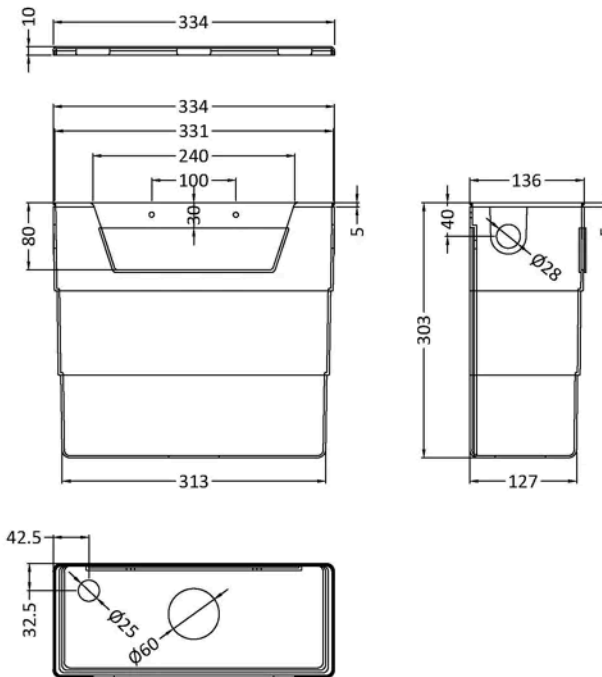

Product Dimensions

Product	72 x 72 x 85mm (H x W x D)
Packaged	80 x 155 x 50mm (H x W x D)
Nett Weight	0.2 kg
Packaged Weight	0.2 kg

Packaging Details

Label Size (mm)	50 x 100
Label Colour	White
Label Qty	1.0000

Product Details

Country of Origin	United Kingdom
Product Material	Abs
Colour/Finish	Chrome
Style	Traditional
Fixings Included	Yes
Product Diameter	72 mm

Sales Code: XTY006

Barcode: 5055146182566

Brand: Hudson Reed

Description: Dual Flush Concealed Cistern with Chrome Flush Button

Product Dimensions

Product	334 x 303 x 136mm (H x W x D)
Packaged	320 x 145 x 345mm (H x W x D)
Nett Weight	1.8 kg
Packaged Weight	2 kg

Packaging Details

Label Size (mm)	50 x 100
Label Colour	White
Label Qty	2.0000

Product Details

Country of Origin	China
Product Material	Polyethylene
Colour/Finish	Chrome
Style	Contemporary
Ce Certified	Yes
Ukca Certified	Yes