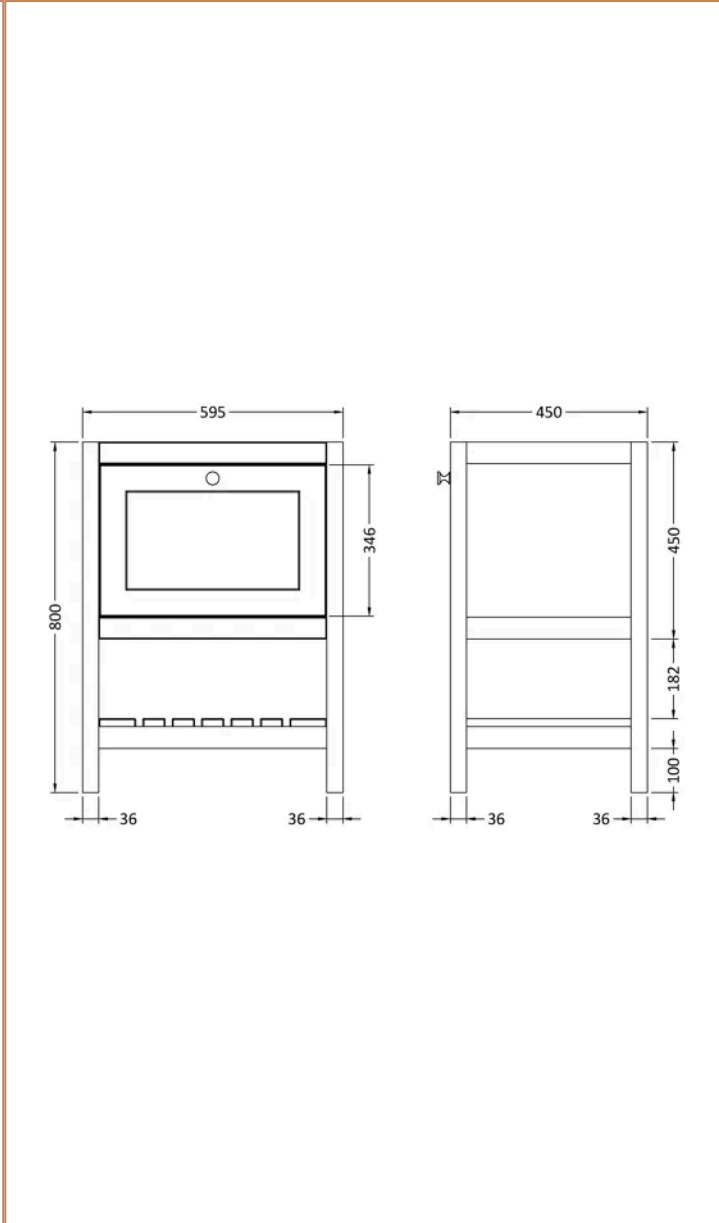

Sales Code:
BEX825WS1

Barcode: 5056678423073

Brand: Hudson
Reed

Description: Hudson Reed Bexley 600mm Fern Green 1 Drawer Floor Standing Vanity Unit With 1 Tap Hole Marble Worktop

Product Dimensions

Product	814 x 620 x 463mm (H x W x D)
Packaged	820 x 615 x 470mm (H x W x D)
Nett Weight	37.8 kg
Packaged Weight	38.3 kg

Sales Code: BEX825N

Barcode: 5056678497722

Brand: Hudson Reed

Description: Hudson Reed Bexley 600mm Fern Green Floor Standing Vanity Unit

Product Dimensions

Packaged	820 x 615 x 470mm (H x W x D)
Nett Weight	20.5 kg
Packaged Weight	21 kg

Sales Code: LSM222

Barcode: 5056462655864

Brand: Old London

Description: 1 Tap Hole 600mm White Single Square Bowl Marble Worktop Basin

Product Dimensions

Product	209 x 620 x 470mm (H x W x D)
Packaged	250 x 700 x 580mm (H x W x D)
Nett Weight	16.5 kg
Packaged Weight	17 kg

Packaging Details

Label Size (mm)	50 x 100
Label Colour	White
Label Qty	2.0000

Product Details

Country of Origin	China
Product Material	Vitreous China
Colour/Finish	White
Style	Traditional
Bottle Trap Included	No
Ce Certified	Yes
Inner Bowl Depth	275 mm
Inner Bowl Height	160 mm
Inner Bowl Width	390 mm
No. Of Tapholes	1
Number Of Bowls	1
Overflow Cover Included	No
Overflow Included	Yes
Tap Included	No
Waste Included	No