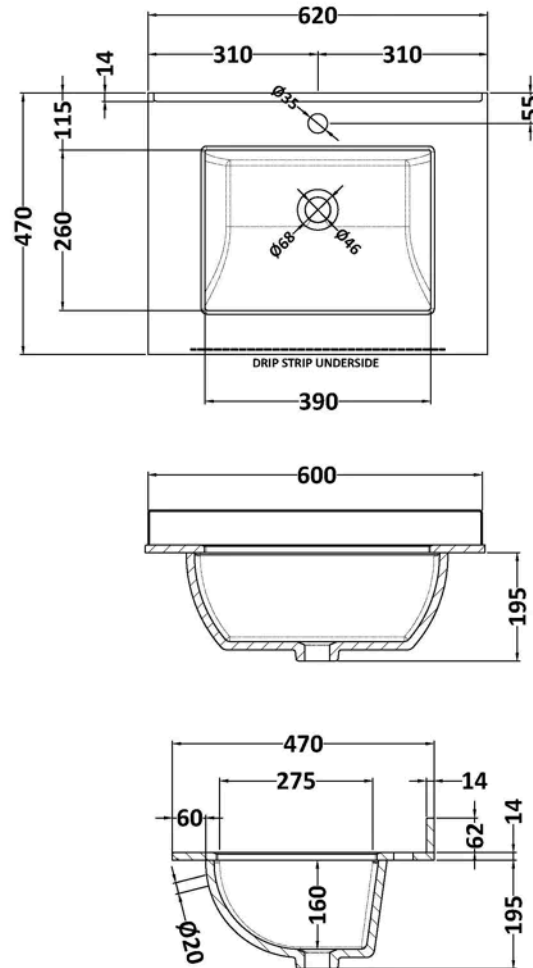

Product Details

Country of Origin	Republic of Ireland
Product Material	Mdf Vinyl Smooth Matt
Colour/Finish	Fern Green
Mount Type	Floor
Style	Traditional
Handle Type	Knob
Construction Method	Cam & Wood Dowel
Construction Type	Rigid
Drawer Type	80mm High Metal S/C Inc Gallery
Fsc Certified	Yes
Handles Included	Yes
Inner Bowl Height	160 mm
Leg Set Included	Yes
Legs Included	Yes
Material Thickness	18 mm
No. Drawers	1
No. Of Tapholes	1
No. Shelves	1
Number Of Bowls	1
Number Of Shelves	1
Overflow Included	Yes
Tap Included	No
Waste Included	No
Waste Shroud	Yes

Sales Code: BEX825N

Barcode: 5056678497722

Brand: Hudson Reed

Description: Hudson Reed Bexley 600mm Fern Green Floor Standing Vanity Unit

Product Dimensions

Packaged	820 x 615 x 470mm (H x W x D)
Nett Weight	20.5 kg
Packaged Weight	21 kg

Sales Code: LSM222

Barcode: 5056462655864

Brand: Old London

Description: 1 Tap Hole 600mm White Single Square Bowl Marble Worktop Basin

Product Dimensions

Product	209 x 620 x 470mm (H x W x D)
Packaged	250 x 700 x 580mm (H x W x D)
Nett Weight	16.5 kg
Packaged Weight	17 kg

Packaging Details

Label Size (mm)	50 x 100
Label Colour	White
Label Qty	2.0000

Product Details

Country of Origin	China
Product Material	Vitreous China
Colour/Finish	White
Style	Traditional
Bottle Trap Included	No
Ce Certified	Yes
Inner Bowl Depth	275 mm
Inner Bowl Height	160 mm
Inner Bowl Width	390 mm
No. Of Tapholes	1
Number Of Bowls	1
Overflow Cover Included	No
Overflow Included	Yes
Tap Included	No
Waste Included	No