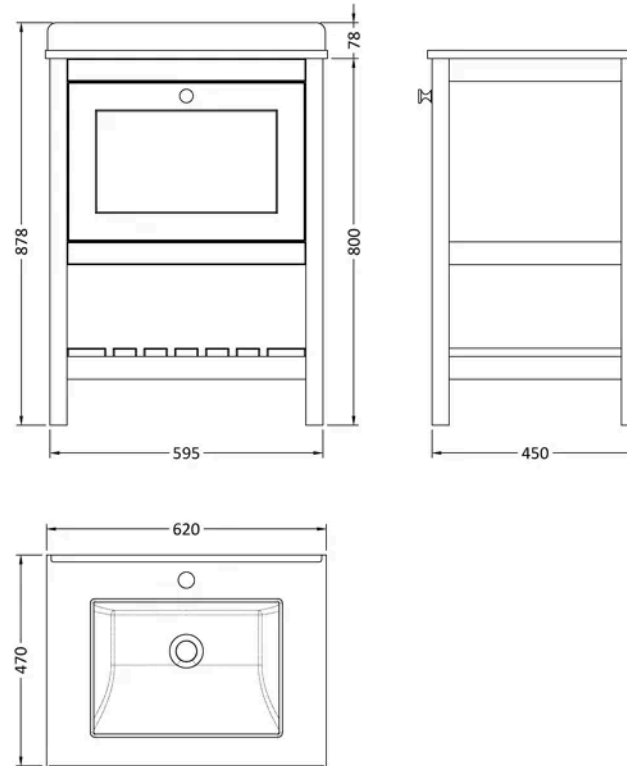

Sales Code:
BEX825WS1

Barcode: 5056678423073

Brand: Hudson
Reed

Description: Hudson Reed Bexley 600mm Fern Green 1 Drawer Floor Standing Vanity Unit With 1 Tap Hole Marble Worktop

Product Dimensions

Product	814 x 620 x 463mm (H x W x D)
Packaged	820 x 615 x 470mm (H x W x D)
Nett Weight	37.8 kg
Packaged Weight	38.3 kg

Product Details

Country of Origin	Republic of Ireland
Product Material	Mdf Vinyl Smooth Matt
Colour/Finish	Fern Green
Mount Type	Floor
Style	Traditional
Handle Type	Knob
Construction Method	Cam & Wood Dowel
Construction Type	Rigid
Drawer Type	80mm High Metal S/C Inc Gallery
Fsc Certified	Yes
Handles Included	Yes
Inner Bowl Height	160 mm
Leg Set Included	Yes
Legs Included	Yes
Material Thickness	18 mm
No. Drawers	1
No. Of Tapholes	1
No. Shelves	1
Number Of Bowls	1
Number Of Shelves	1
Overflow Included	Yes
Tap Included	No
Waste Included	No
Waste Shroud	Yes

Sales Code: LSM222

Barcode: 5056462655864

Brand: Old London

Description: 1 Tap Hole 600mm White Single Square Bowl Marble Worktop Basin

Product Dimensions

Product	209 x 620 x 470mm (H x W x D)
Packaged	250 x 700 x 580mm (H x W x D)
Nett Weight	16.5 kg
Packaged Weight	17 kg

Packaging Details

Label Size (mm)	50 x 100
Label Colour	White
Label Qty	2.0000

Product Details

Country of Origin	China
Product Material	Vitreous China
Colour/Finish	White
Style	Traditional
Bottle Trap Included	No
Ce Certified	Yes
Inner Bowl Depth	275 mm
Inner Bowl Height	160 mm
Inner Bowl Width	390 mm
No. Of Tapholes	1
Number Of Bowls	1
Overflow Cover Included	No
Overflow Included	Yes
Tap Included	No
Waste Included	No