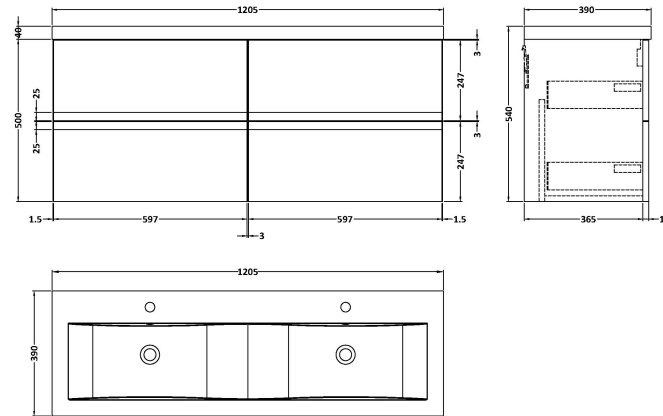

Sales Code: URB104F

Description: 1200 W/H 2-Drawer Unit & Double Basin

Packaging Details

Barcode: 5056462605777

Sales Code: URB193

Description: 600 W/H 2-Drawer Unit

Product Dimensions

Height (mm):	500
Width (mm):	610
Depth (mm):	383
Nett Weight (kg):	21.5

Packaging Dimensions

Height (mm):	500
Width (mm):	595
Depth (mm):	383
Gross Weight (kg):	22

Packaging Data

Box Colour:	Brown Cardboard Box
Box Qty:	1
Label Size:	100 x 50
Label Colour:	White Label
Label Qty:	2

Sales Code: CBM424

Description: Double Ceramic Basin 1208X392

Product Dimensions

Height (mm):	390
Width (mm):	1205
Depth (mm):	175
Nett Weight (kg):	27

Packaging Dimensions

Height (mm):	205
Width (mm):	1270
Depth (mm):	510
Gross Weight (kg):	27

Packaging Data

Box Colour:	Brown Cardboard Box - Printed
Box Qty:	1
Label Size:	100 x 50
Label Colour:	White Label
Label Qty:	2

Outer Box Dimensions (If Applicable)

Height (mm):	
Width (mm):	
Depth (mm):	
Gross Weight (kg):	
Barcode:	5056211875826