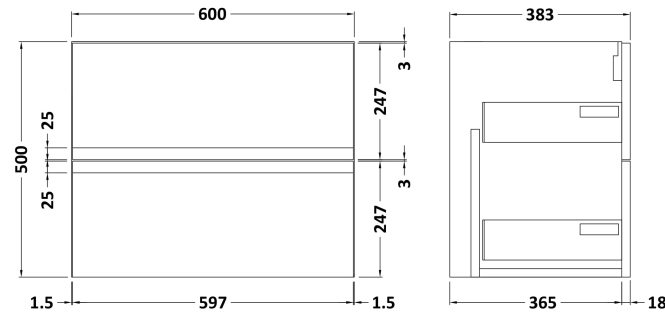

Sales Code: URB104F

Description: 1200 W/H 2-Drawer Unit & Double Basin

Packaging Details

Barcode: 5056462605777

Sales Code: URB193

Description: 600 W/H 2-Drawer Unit

Product Dimensions

Height (mm):	500
Width (mm):	610
Depth (mm):	383
Nett Weight (kg):	21.5

Packaging Dimensions

Height (mm):	500
Width (mm):	595
Depth (mm):	383
Gross Weight (kg):	22

Packaging Data

Box Colour:	Brown Cardboard Box
Box Qty:	1
Label Size:	100 x 50
Label Colour:	White Label
Label Qty:	2

Sales Code: CBM424

Description: Double Ceramic Basin 1208X392

Product Dimensions

Height (mm):	390
Width (mm):	1205
Depth (mm):	175
Nett Weight (kg):	27

Packaging Dimensions

Height (mm):	205
Width (mm):	1270
Depth (mm):	510
Gross Weight (kg):	27

Packaging Data

Box Colour:	Brown Cardboard Box - Printed
Box Qty:	1
Label Size:	100 x 50
Label Colour:	White Label
Label Qty:	2

Outer Box Dimensions (If Applicable)

Height (mm):	
Width (mm):	
Depth (mm):	
Gross Weight (kg):	
Barcode:	5056211875826