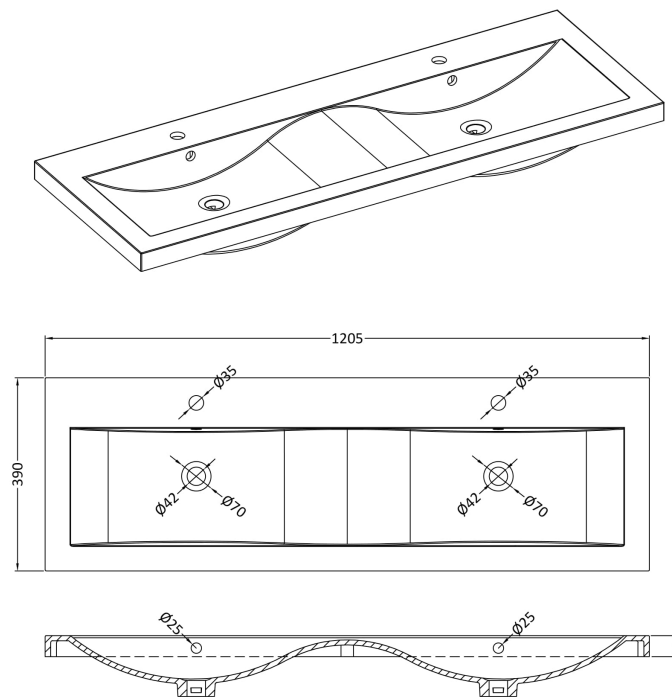

Sales Code: URB104F

Description: 1200 W/H 2-Drawer Unit & Double Basin

Packaging Details

Barcode: 5056462605777

Sales Code: URB193

Description: 600 W/H 2-Drawer Unit

Product Dimensions

Height (mm):	500
Width (mm):	610
Depth (mm):	383
Nett Weight (kg):	21.5

Packaging Dimensions

Height (mm):	500
Width (mm):	595
Depth (mm):	383
Gross Weight (kg):	22

Packaging Data

Box Colour:	Brown Cardboard Box
Box Qty:	1
Label Size:	100 x 50
Label Colour:	White Label
Label Qty:	2

Outer Box Dimensions (If Applicable)

Height (mm):	
Width (mm):	
Depth (mm):	
Gross Weight (kg):	
Barcode:	5056211890454

Product Details

Country of Origin:	China
Fitting Instruction:	No
CE Certification:	N/A
FSC Certified Materials:	Yes
Colour:	Satin White
Construction Method:	Cam & Wood Dowel
Construction Type:	Rigid
Cabinet Finish:	MFC Painted Matt
Fascia Finish:	Mdf Painted Matt
Cabinet Thickness (mm):	18
Fascia Thickness (mm):	18
Drawer Included:	Yes
Drawer Type:	80mm High Metal Softclose
No of Shelves:	0
Hinge Type:	Not Applicable
Hinge Included:	No
Adjustable Legs:	No
Fixings Included:	Yes
Handle Style:	Not Applicable
Waste Shroud:	Yes
Handle Included:	No, Not Required
Handle Type:	Handleless

Sales Code: CBM424

Description: Double Ceramic Basin 1208X392

Product Dimensions

Height (mm):	390
Width (mm):	1205
Depth (mm):	175
Nett Weight (kg):	27

Packaging Dimensions

Height (mm):	205
Width (mm):	1270
Depth (mm):	510
Gross Weight (kg):	27