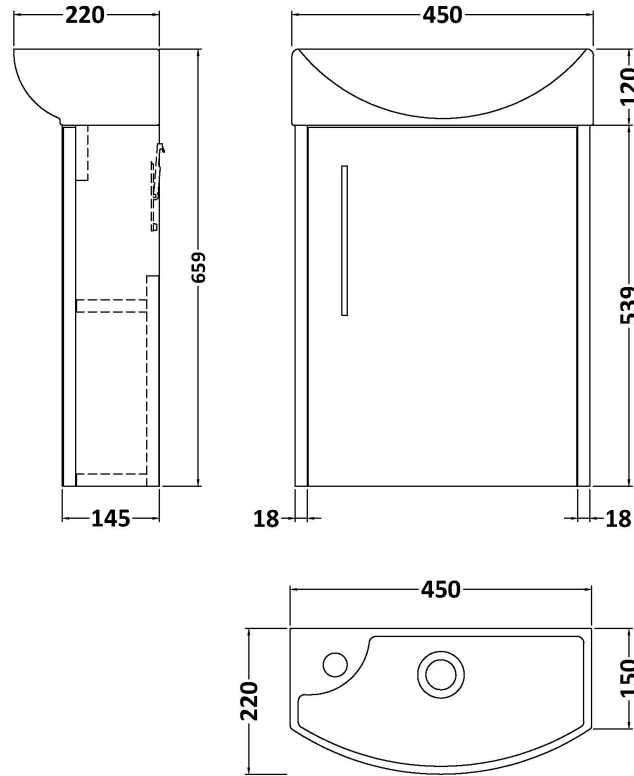

Sales Code: JNU2261R

Description: 440 Wh 1-Door Unit & 1Th Basin Rh

Packaging Details

Barcode: 5056462674254

Sales Code: MOJ2261

Description: 440 Single Door Wall Hung Unit

Product Dimensions

Height (mm):	539
Width (mm):	440
Depth (mm):	145
Nett Weight (kg):	6.5

Packaging Dimensions

Height (mm):	460
Width (mm):	410
Depth (mm):	235
Gross Weight (kg):	7.2

Packaging Data

Box Colour:	Brown Cardboard Box
Box Qty:	1
Label Size:	50 x 100
Label Colour:	White Label
Label Qty:	2

Outer Box Dimensions (If Applicable)

Height (mm):	
Width (mm):	
Depth (mm):	
Gross Weight (kg):	
Barcode:	5056462659640

Product Details

Country of Origin:	United Kingdom
Fitting Instruction:	No
CE Certification:	N/A
FSC Certified Materials:	Yes
Colour:	Graphite Grey Woodgrain
Construction Method:	Cam & Wood Dowel
Construction Type:	Rigid
Cabinet Finish:	MFC Textured Woodgrain
Fascia Finish:	MFC Textured Woodgrain
Cabinet Thickness (mm):	18
Fascia Thickness (mm):	18
Drawer Included:	No
Drawer Type:	Not Applicable
No of Shelves:	1
Hinge Type:	95 Degree Clip-On Soft Close
Hinge Included:	Yes, Supplied
Adjustable Legs:	No, Not Required
Fixings Included:	Yes
Handle Style:	Modern
Waste Shroud:	Not Applicable
Handle Included:	Yes, Supplied
Handle Type:	D-Shape

Sales Code: NBV161

Description: Basin Rh 1Th 450 X 220 X 120

Product Dimensions

Height (mm):	120
Width (mm):	450
Depth (mm):	220
Nett Weight (kg):	6.3

Packaging Dimensions

Height (mm):	150
Width (mm):	240
Depth (mm):	470
Gross Weight (kg):	6.8