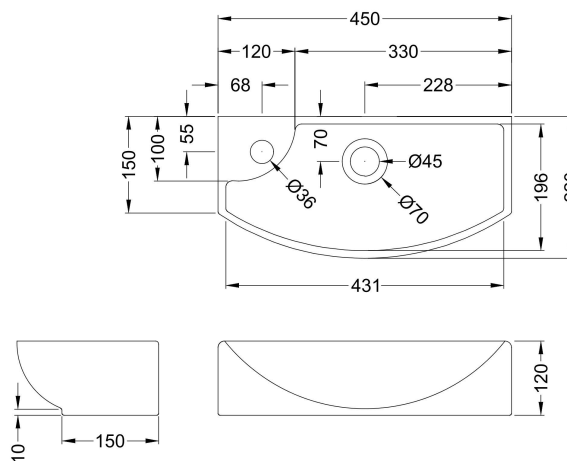

Packaging Dimensions

Height (mm):	460
Width (mm):	410
Depth (mm):	235
Gross Weight (kg):	7.2

Packaging Data

Box Colour:	Brown Cardboard Box
Box Qty:	1
Label Size:	50 x 100
Label Colour:	White Label
Label Qty:	2

Outer Box Dimensions (If Applicable)

Height (mm):	
Width (mm):	
Depth (mm):	
Gross Weight (kg):	
Barcode:	5056462659640

Product Details

Country of Origin:	United Kingdom
Fitting Instruction:	No
CE Certification:	N/A
FSC Certified Materials:	Yes
Colour:	Graphite Grey Woodgrain
Construction Method:	Cam & Wood Dowel
Construction Type:	Rigid
Cabinet Finish:	MFC Textured Woodgrain
Fascia Finish:	MFC Textured Woodgrain
Cabinet Thickness (mm):	18
Fascia Thickness (mm):	18
Drawer Included:	No
Drawer Type:	Not Applicable
No of Shelves:	1
Hinge Type:	95 Degree Clip-On Soft Close
Hinge Included:	Yes, Supplied
Adjustable Legs:	No, Not Required
Fixings Included:	Yes
Handle Style:	Modern
Waste Shroud:	Not Applicable
Handle Included:	Yes, Supplied
Handle Type:	D-Shape

Sales Code: NBV161

Description: Basin Rh 1Th 450 X 220 X 120

Product Dimensions

Height (mm):	120
Width (mm):	450
Depth (mm):	220
Nett Weight (kg):	6.3

Packaging Dimensions

Height (mm):	150
Width (mm):	240
Depth (mm):	470
Gross Weight (kg):	6.8

Packaging Data

Box Colour:	Brown Cardboard Box
Box Qty:	1
Label Size:	100 x 50
Label Colour:	White Label
Label Qty:	2

Outer Box Dimensions (If Applicable)

Height (mm):	
Width (mm):	
Depth (mm):	
Gross Weight (kg):	
Barcode:	5055275890608