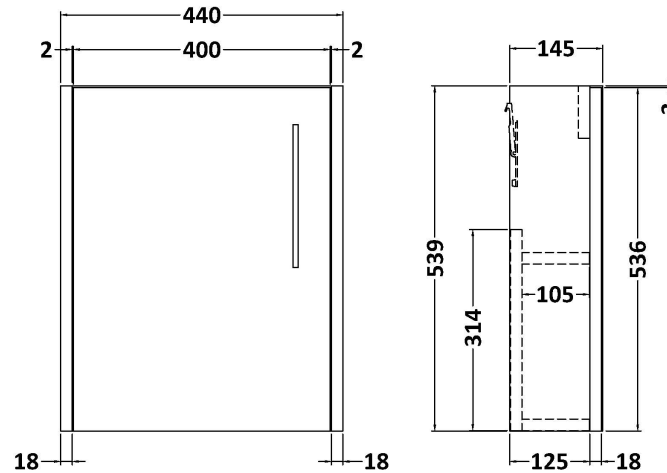

Sales Code: JNU1761R

Description: 440 Wh 1-Door Unit & 1Th Basin Rh

Packaging Details

Barcode: 5056462674278

Sales Code: MOJ1761

Description: 440 Single Door Wall Hung Unit

Product Dimensions

Height (mm):	539
Width (mm):	440
Depth (mm):	145
Nett Weight (kg):	6.5

Packaging Dimensions

Height (mm):	460
Width (mm):	410
Depth (mm):	235
Gross Weight (kg):	7.2

Packaging Data

Box Colour:	Brown Cardboard Box
Box Qty:	1
Label Size:	50 x 100
Label Colour:	White Label
Label Qty:	2

Sales Code: NBV161

Description: Basin Rh 1Th 450 X 220 X 120

Product Dimensions

Height (mm):	120
Width (mm):	450
Depth (mm):	220
Nett Weight (kg):	6.3

Packaging Dimensions

Height (mm):	150
Width (mm):	240
Depth (mm):	470
Gross Weight (kg):	6.8

Packaging Data

Box Colour:	Brown Cardboard Box
Box Qty:	1
Label Size:	100 x 50
Label Colour:	White Label
Label Qty:	2

Outer Box Dimensions (If Applicable)

Height (mm):	
Width (mm):	
Depth (mm):	
Gross Weight (kg):	
Barcode:	5055275890608