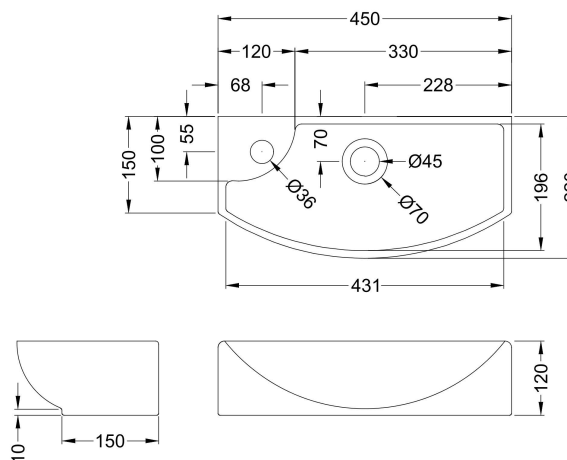

Packaging Dimensions

Height (mm):	460
Width (mm):	410
Depth (mm):	235
Gross Weight (kg):	7.2

Packaging Data

Box Colour:	Brown Cardboard Box
Box Qty:	1
Label Size:	50 x 100
Label Colour:	White Label
Label Qty:	2

Outer Box Dimensions (If Applicable)

Height (mm):	
Width (mm):	
Depth (mm):	
Gross Weight (kg):	
Barcode:	5056462659664

Product Details

Country of Origin:	United Kingdom
Fitting Instruction:	No
CE Certification:	N/A
FSC Certified Materials:	Yes
Colour:	Electric Blue
Construction Method:	Cam & Wood Dowel
Construction Type:	Rigid
Cabinet Finish:	MFC Smooth Matt
Fascia Finish:	MFC Smooth Matt
Cabinet Thickness (mm):	18
Fascia Thickness (mm):	18
Drawer Included:	No
Drawer Type:	Not Applicable
No of Shelves:	1
Hinge Type:	95 Degree Clip-On Soft Close
Hinge Included:	Yes, Supplied
Adjustable Legs:	No, Not Required
Fixings Included:	Yes
Handle Style:	Modern
Waste Shroud:	Not Applicable
Handle Included:	Yes, Supplied
Handle Type:	D-Shape

Sales Code: NBV161

Description: Basin Rh 1Th 450 X 220 X 120

Product Dimensions

Height (mm):	120
Width (mm):	450
Depth (mm):	220
Nett Weight (kg):	6.3

Packaging Dimensions

Height (mm):	150
Width (mm):	240
Depth (mm):	470
Gross Weight (kg):	6.8

Packaging Data

Box Colour:	Brown Cardboard Box
Box Qty:	1
Label Size:	100 x 50
Label Colour:	White Label
Label Qty:	2

Outer Box Dimensions (If Applicable)

Height (mm):	
Width (mm):	
Depth (mm):	
Gross Weight (kg):	
Barcode:	5055275890608