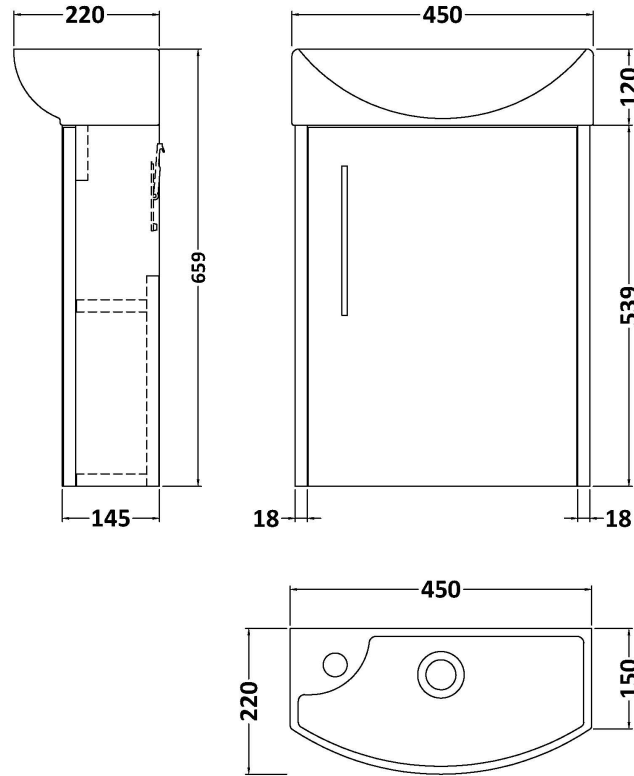

Sales Code: JNU1761R

Description: 440 Wh 1-Door Unit & 1Th Basin Rh

Packaging Details

Barcode: 5056462674278

Sales Code: MOJ1761

Description: 440 Single Door Wall Hung Unit

Product Dimensions

Height (mm):	539
Width (mm):	440
Depth (mm):	145
Nett Weight (kg):	6.5

Packaging Dimensions

Height (mm):	460
Width (mm):	410
Depth (mm):	235
Gross Weight (kg):	7.2

Packaging Data

Box Colour:	Brown Cardboard Box
Box Qty:	1
Label Size:	50 x 100
Label Colour:	White Label
Label Qty:	2

Outer Box Dimensions (If Applicable)

Height (mm):	
Width (mm):	
Depth (mm):	
Gross Weight (kg):	
Barcode:	5056462659664

Product Details

Country of Origin:	United Kingdom
Fitting Instruction:	No
CE Certification:	N/A
FSC Certified Materials:	Yes
Colour:	Electric Blue
Construction Method:	Cam & Wood Dowel
Construction Type:	Rigid
Cabinet Finish:	MFC Smooth Matt
Fascia Finish:	MFC Smooth Matt
Cabinet Thickness (mm):	18
Fascia Thickness (mm):	18
Drawer Included:	No
Drawer Type:	Not Applicable
No of Shelves:	1
Hinge Type:	95 Degree Clip-On Soft Close
Hinge Included:	Yes, Supplied
Adjustable Legs:	No, Not Required
Fixings Included:	Yes
Handle Style:	Modern
Waste Shroud:	Not Applicable
Handle Included:	Yes, Supplied
Handle Type:	D-Shape

Sales Code: NBV161

Description: Basin Rh 1Th 450 X 220 X 120

Product Dimensions

Height (mm):	120
Width (mm):	450
Depth (mm):	220
Nett Weight (kg):	6.3

Packaging Dimensions

Height (mm):	150
Width (mm):	240
Depth (mm):	470
Gross Weight (kg):	6.8