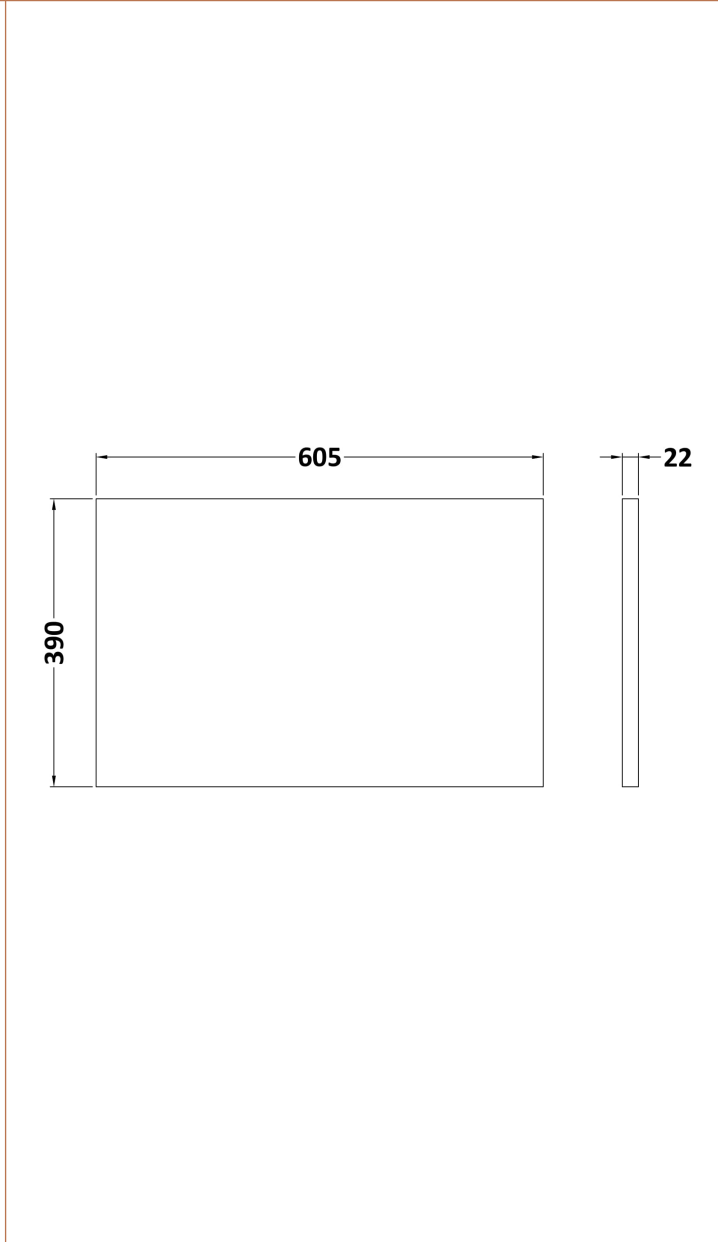

Sales Code: LSB600

Description: Laminate Worktop 605X390x22mm

Product Dimensions	
Height (mm):	22
Width (mm):	605
Depth (mm):	390
Nett Weight (kg):	2
Packaging Dimensions	
Height (mm):	25
Width (mm):	610
Depth (mm):	455
Gross Weight (kg):	2
Packaging Data	
Box Colour:	Brown Cardboard Box
Box Qty:	1
Label Size:	100 x 50
Label Colour:	White Label
Label Qty:	1
Outer Box Dimensions (If Applicable)	
Height (mm):	
Width (mm):	
Depth (mm):	
Gross Weight (kg):	
Barcode:	5056211874171
Product Details	
Country of Origin:	United Kingdom
Fitting Instruction:	No
CE Certification:	N/A
FSC Certified Materials:	Yes
Colour:	Sparkling Black
Construction Method:	Not Applicable
Construction Type:	Not Applicable
Cabinet Finish:	Not Applicable
Fascia Finish:	MFC Laminated
Cabinet Thickness (mm):	
Fascia Thickness (mm):	22
Drawer Included:	No
Drawer Type:	Not Applicable
No of Shelves:	0
Hinge Type:	Not Applicable
Hinge Included:	No
Adjustable Legs:	No, Not Required
Fixings Included:	No
Handle Style:	Not Applicable
Waste Shroud:	Not Applicable
Handle Included:	No
Handle Type:	Not Applicable