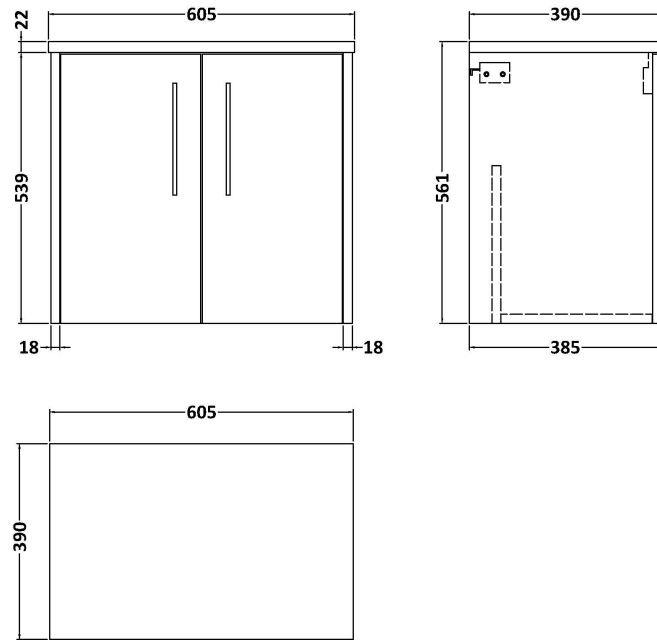

### Packaging Details

Barcode: 5056462671499

Sales Code: NPF2123

Description: 600 W/H 2-Door Unit (385 Deep)

### Product Dimensions

Height (mm):	539
Width (mm):	600
Depth (mm):	385
Nett Weight (kg):	14.2

### Packaging Dimensions

Height (mm):	560
Width (mm):	620
Depth (mm):	405
Gross Weight (kg):	14.7

### Outer Box Dimensions (If Applicable)

Height (mm):	
Width (mm):	
Depth (mm):	
Gross Weight (kg):	
Barcode:	5056462657080