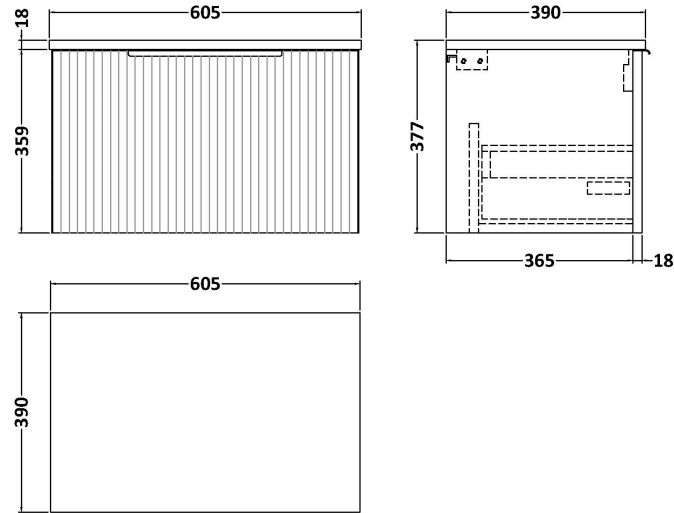

Sales Code: DFF394W

Description: 600 W/H Single Drawer Vanity & Worktop

Packaging Details

Barcode: 5056462677835

Sales Code: FLU394

Description: 600 W/H Single Drawer Unit

Product Dimensions

Height (mm):	359
Width (mm):	600
Depth (mm):	383
Nett Weight (kg):	13

Packaging Dimensions

Height (mm):	380
Width (mm):	620
Depth (mm):	405
Gross Weight (kg):	13.5

Packaging Data

Box Colour:	Brown Cardboard Box - Printed
Box Qty:	0
Label Size:	0 x 0
Label Colour:	Not Applicable
Label Qty:	0

Outer Box Dimensions (If Applicable)

Height (mm):	
Width (mm):	
Depth (mm):	
Gross Weight (kg):	
Barcode:	5056462654683

Product Details

Country of Origin:	China
Fitting Instruction:	No
CE Certification:	
FSC Certified Materials:	Yes
Colour:	Satin Blue
Construction Method:	Cam & Wood Dowel
Construction Type:	Rigid
Cabinet Finish:	MFC Painted Gloss
Fascia Finish:	Mdf Painted Gloss
Cabinet Thickness (mm):	16
Fascia Thickness (mm):	18
Drawer Included:	Yes
Drawer Type:	80mm High Metal S/C Inc Galler
No of Shelves:	0
Hinge Type:	Not Applicable
Hinge Included:	No
Adjustable Legs:	No, Not Required
Fixings Included:	Yes
Handle Style:	Modern
Waste Shroud:	Yes
Handle Included:	Yes, Supplied
Handle Type:	D-Shape

Sales Code: MWT360

Description: 600 Worktop (605X390x18mm)

Product Dimensions

Height (mm):	18
Width (mm):	605
Depth (mm):	390
Nett Weight (kg):	2.5

Packaging Dimensions

Height (mm):	25
Width (mm):	625
Depth (mm):	410
Gross Weight (kg):	2.5