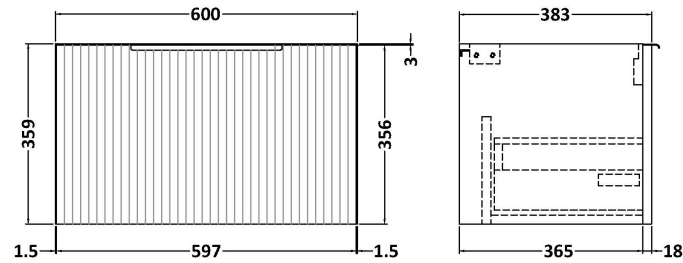

Sales Code: DFF394W

Description: 600 W/H Single Drawer Vanity & Worktop

Packaging Details

Barcode: 5056462677835

Sales Code: FLU394

Description: 600 W/H Single Drawer Unit

Product Dimensions

Height (mm):	359
Width (mm):	600
Depth (mm):	383
Nett Weight (kg):	13

Packaging Dimensions

Height (mm):	380
Width (mm):	620
Depth (mm):	405
Gross Weight (kg):	13.5

Packaging Data

Box Colour:	Brown Cardboard Box - Printed
Box Qty:	0
Label Size:	0 x 0
Label Colour:	Not Applicable
Label Qty:	0

Sales Code: MWT360

Description: 600 Worktop (605X390x18mm)

Product Dimensions

Height (mm):	18
Width (mm):	605
Depth (mm):	390
Nett Weight (kg):	2.5

Packaging Dimensions

Height (mm):	25
Width (mm):	625
Depth (mm):	410
Gross Weight (kg):	2.5

Packaging Data

Box Colour:	Brown Cardboard Box - Printed
Box Qty:	1
Label Size:	100 x 50
Label Colour:	Not Applicable
Label Qty:	0

Outer Box Dimensions (If Applicable)

Height (mm):	
Width (mm):	
Depth (mm):	
Gross Weight (kg):	
Barcode:	5056211899754