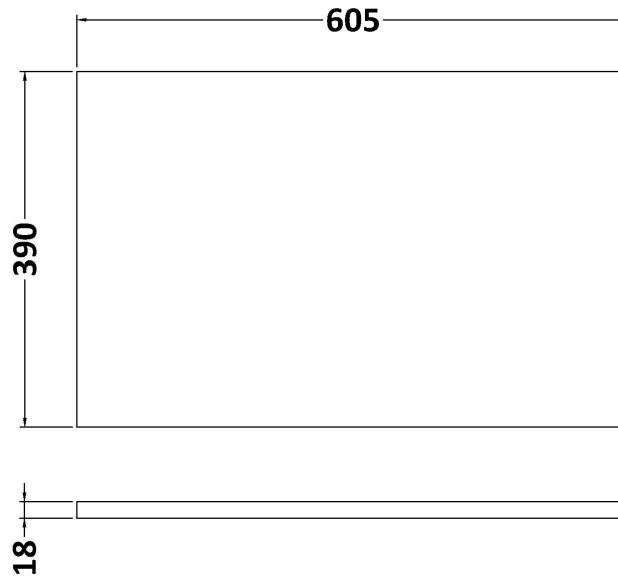

Sales Code: DFF394W

Description: 600 W/H Single Drawer Vanity & Worktop

Packaging Details

Barcode: 5056462677835

Sales Code: FLU394

Description: 600 W/H Single Drawer Unit

Product Dimensions

Height (mm):	359
Width (mm):	600
Depth (mm):	383
Nett Weight (kg):	13

Packaging Dimensions

Height (mm):	380
Width (mm):	620
Depth (mm):	405
Gross Weight (kg):	13.5

Packaging Data

Box Colour:	Brown Cardboard Box - Printed
Box Qty:	0
Label Size:	0 x 0
Label Colour:	Not Applicable
Label Qty:	0

Sales Code: MWT360

Description: 600 Worktop (605X390x18mm)

Product Dimensions

Height (mm):	18
Width (mm):	605
Depth (mm):	390
Nett Weight (kg):	2.5

Packaging Dimensions

Height (mm):	25
Width (mm):	625
Depth (mm):	410
Gross Weight (kg):	2.5

Packaging Data

Box Colour:	Brown Cardboard Box - Printed
Box Qty:	1
Label Size:	100 x 50
Label Colour:	Not Applicable
Label Qty:	0

Outer Box Dimensions (If Applicable)

Height (mm):	
Width (mm):	
Depth (mm):	
Gross Weight (kg):	
Barcode:	5056211899754